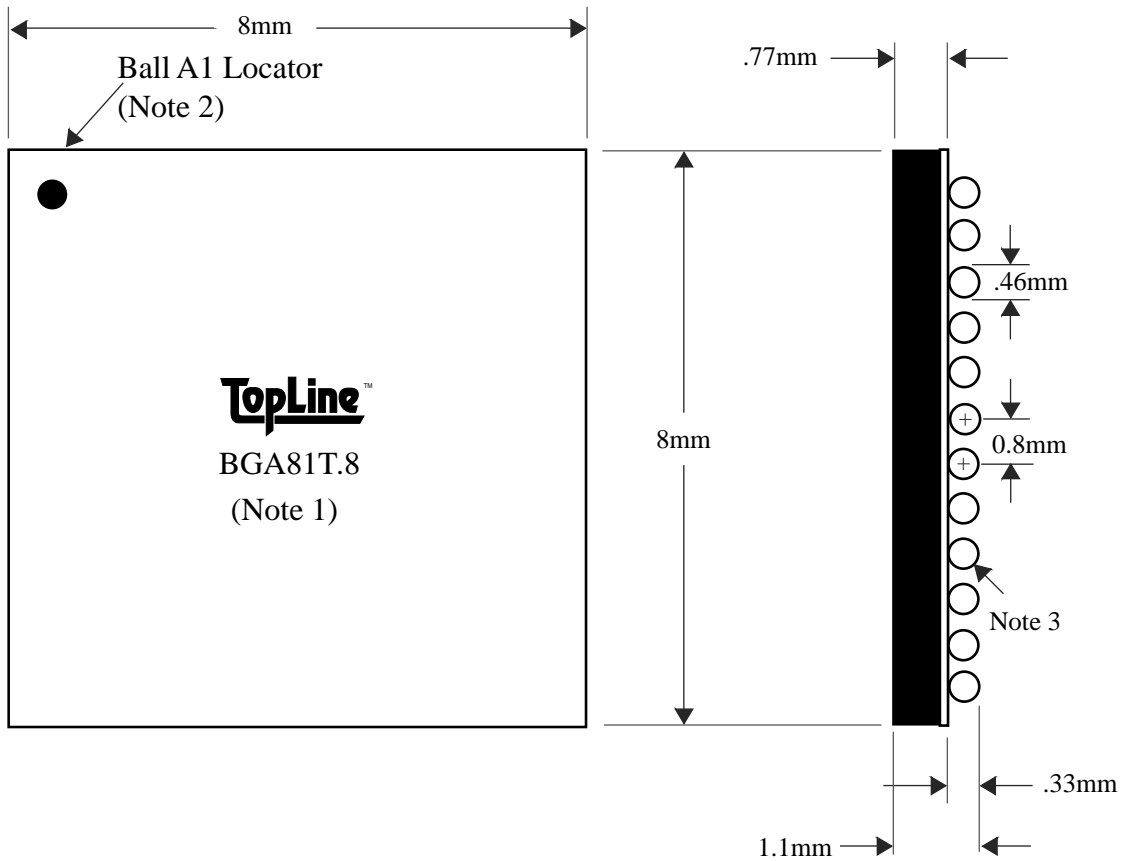

BGA81T.8

TEL 1-714-898-3830
info@toplinedummy.com

<u>BALLS</u>	<u>PITCH</u>	<u>SIZE</u>	<u>MATRIX</u>	<u>ROWS</u>	<u>CENTER</u>	<u>MAT'L</u>
81	0.8mm	8mm SQ	9 x 9	full	full	BT

TOP VIEW

SIDE VIEW

NOTES		REVISIONS	
Note 1	Logo and part number centered	Rev	Date Changes
Note 2	Ball A1 locator mark positioned in corner		
Note 3	Ball Material: 63/37 SnPb		
Note 4	Substrate Material: BT		
		PACKAGING TRAYS	
		Tray BGATRAY8mm-11x28 Tray Quantity 308	