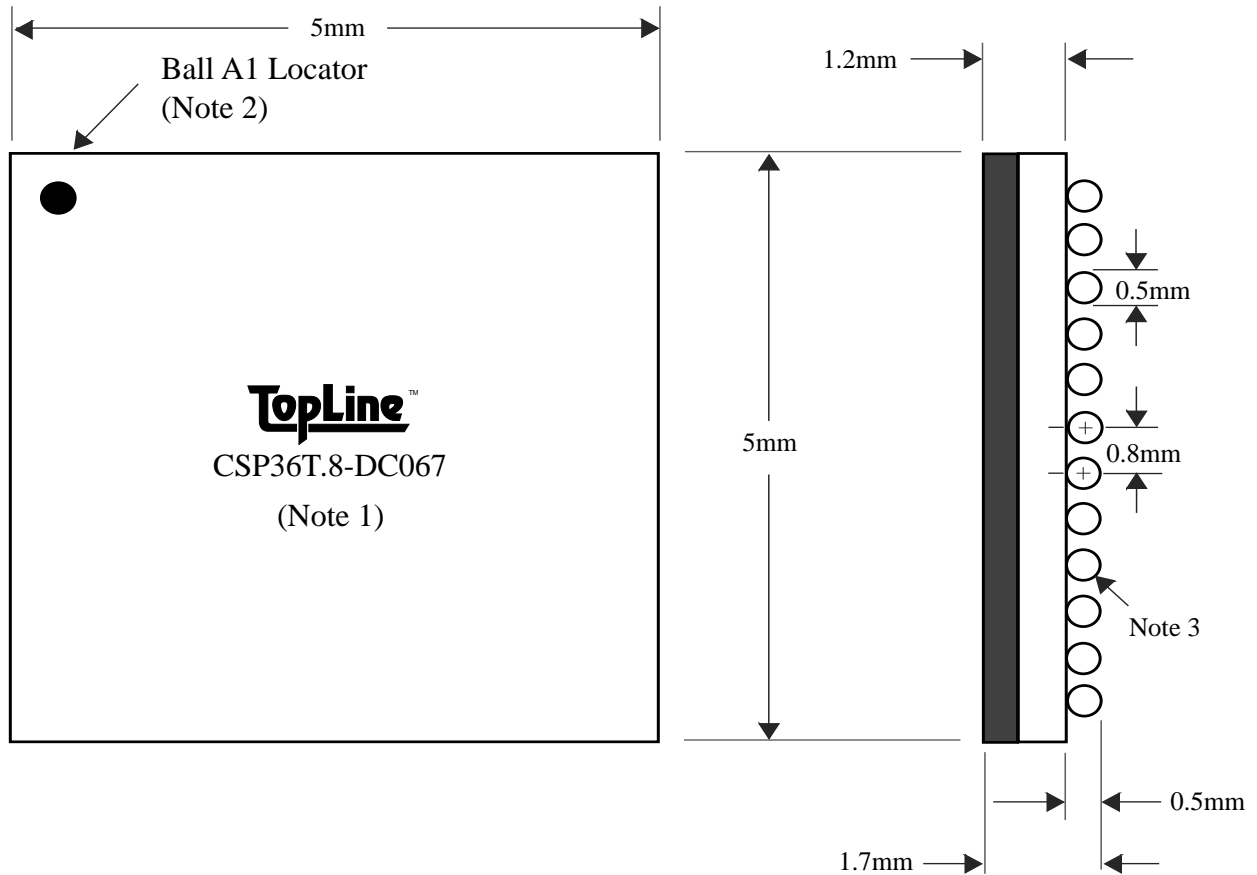

BOTTOM SIDE (TOP X-RAY VIEW)

TEST VEHICLE BOARD

AFTER MOUNTING TO TEST BOARD

CSP36T.8-DC067

TEL 1-714-898-3830
info@toplinedummy.com

BALLS	PITCH	SIZE	MATRIX	ROWS	CENTER	MAT'L
36	0.8mm	6mm SQ	6 x 6	full	full	BT

TOP VIEW

SIDE VIEW

NOTES		REVISIONS		
Note 1	Logo and part number centered	Rev	Date	Changes
Note 2	Ball A1 locator mark positioned in corner			
Note 3	Ball Material: 63/37 SnPb			
Note 4	Substrate Material: BT Laminate			
		PACKAGING TRAYS		
		Tray BGATRAY5mm Tray Quantity		