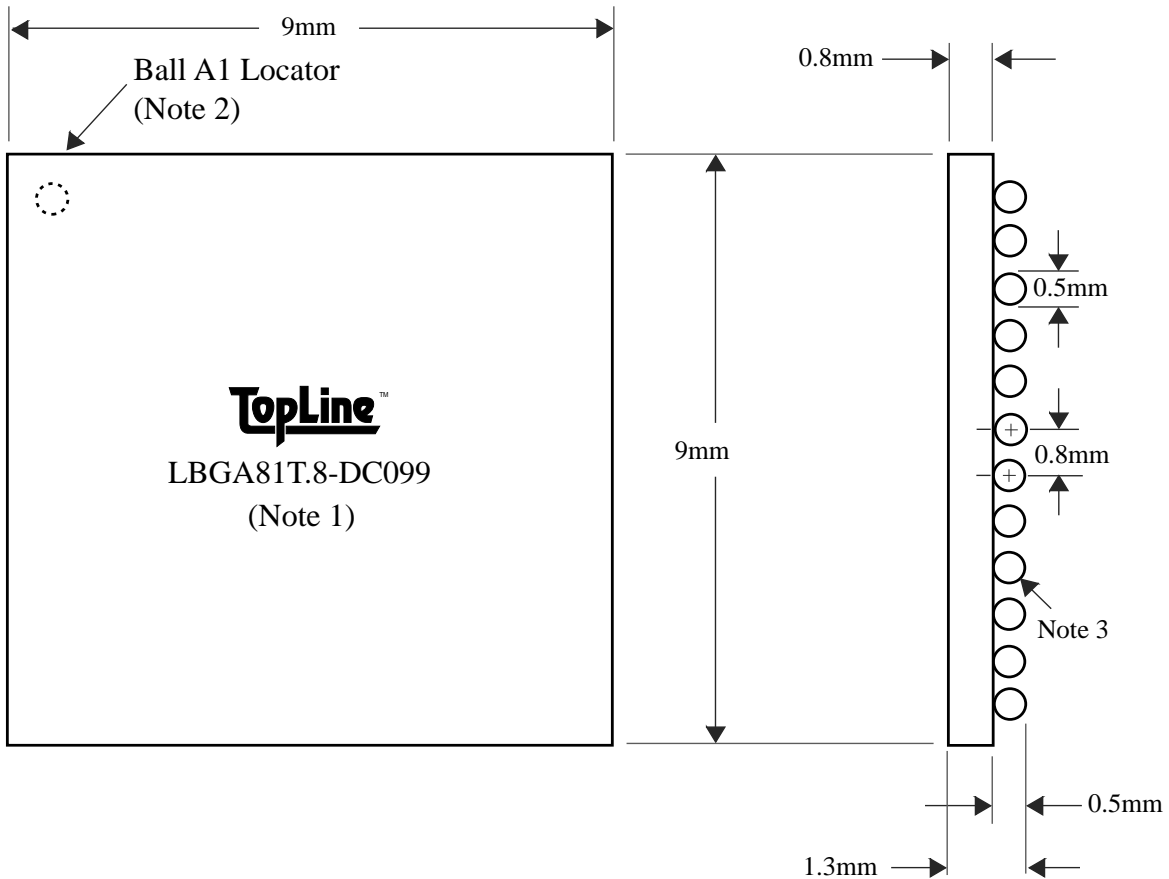

# LBGA81T.8-DC099

TEL 1-714-898-3830  
info@toplinedummy.com

BALLS	PITCH	SIZE	MATRIX	ROWS	CENTER	MAT'L
81	0.8mm	9mm SQ	9 x 9	full	full	FR4

TOP VIEW

SIDE VIEW

NOTES		REVISIONS		
Note 1	Logo and part number centered White ink on black solder mask	Rev	Date	Changes
Note 2	Ball A1 locator mark positioned in corner			
Note 3	Ball Material: 62/36/2 SnPbAg	<b>PACKAGING TRAYS</b>		
Note 4	Substrate Material: FR4 laminate	Tray BGATRAY9mm Tray Quantity		