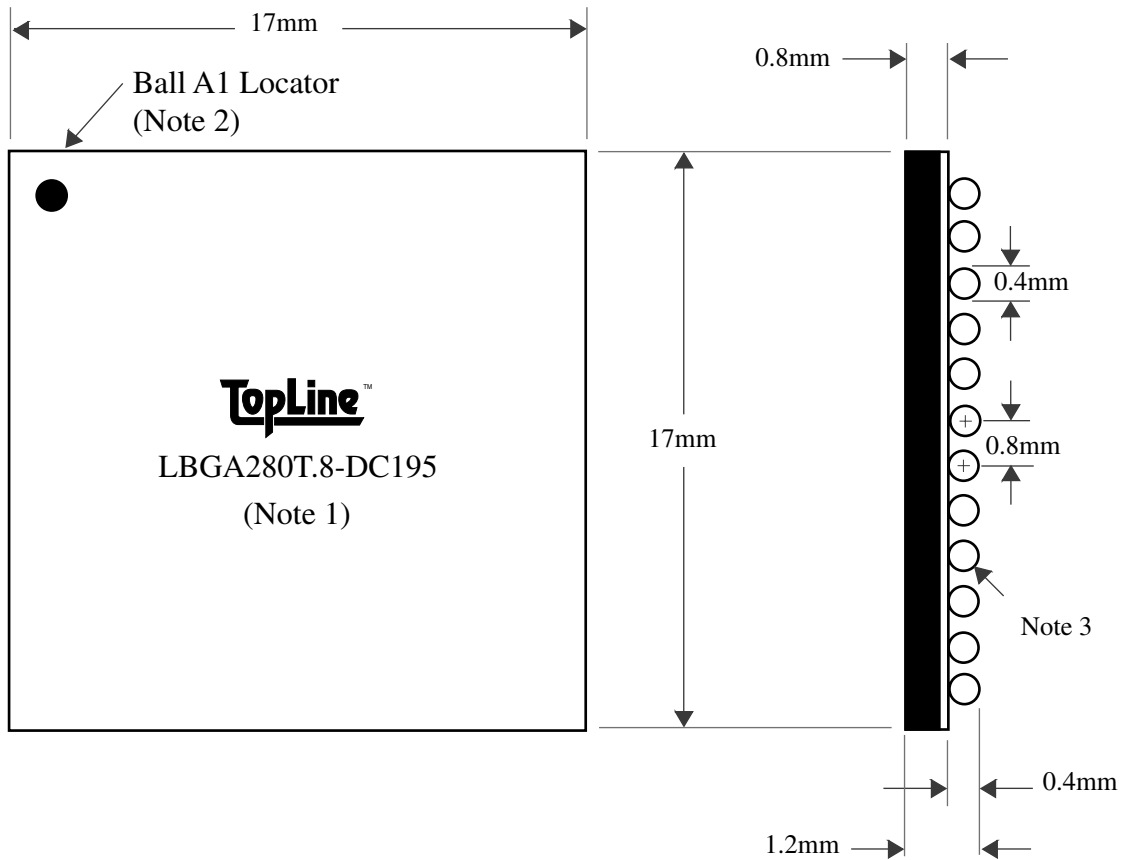

<u>BALLS</u>	<u>PITCH</u>	<u>SIZE</u>	<u>MATRIX</u>	<u>ROWS</u>	<u>CENTER</u>	<u>MAT'L</u>
280	0.8mm	17mm SQ	19 x 19	5	N/A	FR4

BALL VIEW

BOTTOM SIDE (TOP X-RAY VIEW)

TEST VEHICLE BOARD

AFTER MOUNTING TO TEST BOARD

LBGA280T.8-DC195

TEL 1-714-898-3830
info@topline.tv

<u>BALLS</u>	<u>PITCH</u>	<u>SIZE</u>	<u>MATRIX</u>	<u>ROWS</u>	<u>CENTER</u>	<u>MAT'L</u>
280	0.8mm	17mm SQ	19 x 19	5	N/A	FR4

TOP VIEW

SIDE VIEW

NOTES		REVISIONS		
Note 1	Logo and part number centered	<u>Rev</u>	<u>Date</u>	<u>Changes</u>
Note 2	Ball A1 locator mark positioned in corner			
Note 3	Ball Material: Sn63/Pb37			
Note 4	Substrate Material: FR4			
		PACKAGING TRAYS		
		Tray BGATRAY17mm-6x15 Tray Quantity 90		