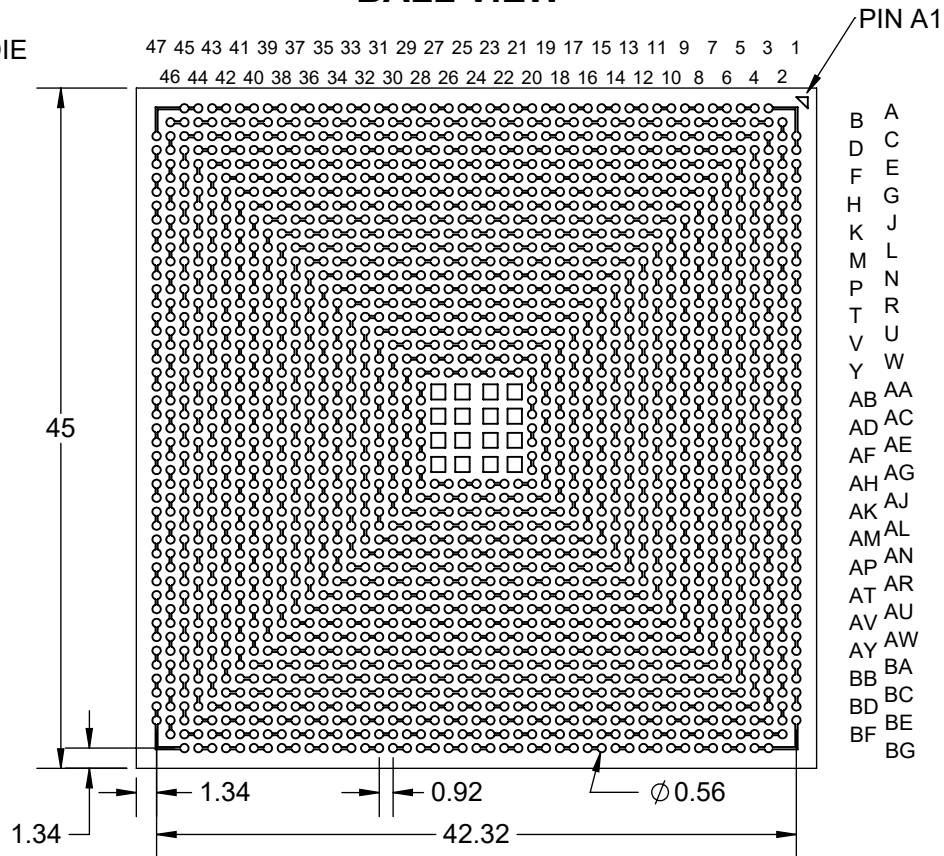

TOP VIEW

SECTION A-A

BALL VIEW

Notes: (Unless Otherwise Specified).

- 1) ALL DIMENSIONS ARE IN MM.
- 2) SOLDER BALL ALLOY: SEE PART NUMBER TABLE.
- 3) BALL DIAMETER (BEFORE REFLOW): 0.56mm (22 MIL).
- 4) SOLDER MASK DEFINED PAD OPENING: 0.45mm (17.7 MIL).
- 5) PAD Cu DIAMETER: 0.56mm (22 MIL).
- 6) SUBSTRATE MATERIAL: BT (ALTERNATIVE AVAILABLE).
- 7) DUMMY DIE Si (SILICON) 17.78 x 25.75 x 0.797mm MAX.
- 8) DAISY CHAIN PATTERN (SEE PAGE 2).
- 9) MSL-3 RECOMMENDED BAKING 24 HOURS @ 125°C TO REMOVE MOISTURE PRIOR SOLDERING TO PC BOARD.

PART NUMBER TABLE				
PART NUMBER	BALL ALLOY	BALL ALLOY	RoHS	Si DIE
SBGA2184T.92C-DC477D	Sn96.5/Ag3.0/Cu0.5	SAC305	YES	YES
SBGA2148T.92-DC477D	Sn63/Pb37	Sn63	NO	YES

APPROVALS	DATE	TopLine [®]			
DRAWN T. Au	8/9/2021				
ENG M. Hart	8/9/2021	TITLE SBGA2148T.92-DC477D DAISY CHAIN DUMMY			
MFG		SCALE	SIZE	DRAWING NO.	REV
QA		2:1	A	594771	A
CUST		DO NOT SCALE DRAWING			SHEET 1 OF 6
REVISED					

BALL VIEW

TopLine®			
TITLE		SBGA2148T.92-DC477D DAISY CHAIN DUMMY	
SCALE	SIZE	DRAWING NO.	REV
4:1	A	594771	A
DO NOT SCALE DRAWING			SHEET 2 OF 6

BOTTOM SIDE (TOP X-RAY VIEW)

TopLine®			
TITLE		SBGA2148T.92-DC477D DAISY CHAIN DUMMY	
SCALE	SIZE	DRAWING NO.	REV
4:1	A	594771	A
DO NOT SCALE DRAWING			SHEET 3 OF 6

TITLE SBGA2148T.92-DC477D
DAISY CHAIN DUMMY

SCALE 2.5:1	SIZE A	DRAWING NO. 594771	REV A
----------------	-----------	-----------------------	----------

DO NOT SCALE DRAWING

SHEET 5 OF 6

BOTTOM SOLDER MASK (RIGHT READING)