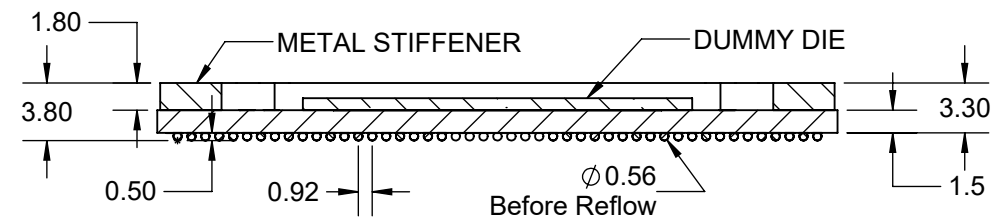

TOP VIEW

SECTION A-A

BALL VIEW

Notes: (Unless Otherwise Specified).

- 1) ALL DIMENSIONS ARE IN MM.
- 2) SOLDER BALL ALLOY: SEE PART NUMBER TABLE.
- 3) BALL DIAMETER (BEFORE REFLOW): 0.56mm (22 MIL).
- 4) SOLDER MASK DEFINED PAD OPENING: 0.45mm (17.7 MIL).
- 5) PAD Cu DIAMETER: 0.56mm (22 MIL).
- 6) SUBSTRATE MATERIAL: BT (ALTERNATIVE AVAILABLE).
- 7) DUMMY DIE Si (SILICON) 17.78 x 25.75 x 0.797mm MAX.
- 8) DAISY CHAIN PATTERN (SEE PAGE 2).
- 9) MSL-3 RECOMMENDED BAKING 24 HOURS @ 125°C TO REMOVE MOISTURE PRIOR SOLDERING TO PC BOARD.

PART NUMBER TABLE				
PART NUMBER	BALL ALLOY	BALL ALLOY	RoHS	Si DIE
SBGA2184T.92C-DC477D	Sn96.5/Ag3.0/Cu0.5	SAC305	YES	YES
SBGA2148T.92-DC477D	Sn63/Pb37	Sn63	NO	YES

APPROVALS	DATE	TopLine [®]			
DRAWN T. Au	8/9/2021				
ENG M. Hart	8/9/2021	TITLE SBGA2148T.92-DC477D DAISY CHAIN DUMMY			
MFG		SCALE	SIZE	DRAWING NO.	REV
QA		2:1	A	594771	A
CUST		DO NOT SCALE DRAWING			SHEET 1 OF 6
REVISED					

BALL VIEW

TopLine®			
TITLE		SBGA2148T.92-DC477D DAISY CHAIN DUMMY	
SCALE	SIZE	DRAWING NO.	REV
4:1	A	594771	A
DO NOT SCALE DRAWING			SHEET 2 OF 6

BOTTOM SIDE (TOP X-RAY VIEW)

TopLine®			
TITLE		SBGA2148T.92-DC477D DAISY CHAIN DUMMY	
SCALE	SIZE	DRAWING NO.	REV
4:1	A	594771	A
DO NOT SCALE DRAWING			SHEET 3 OF 6

METAL STIFFENER

MODEL

SECTION B-B
SCALE 3 : 1

TopLine®			
TITLE SBGA2148T.92-DC477D DAISY CHAIN DUMMY			
SCALE 2:1	SIZE A	DRAWING NO. 594771	REV A
DO NOT SCALE DRAWING			SHEET 4 OF 6

MODEL

TOP

BALL VIEW

TopLine[®]