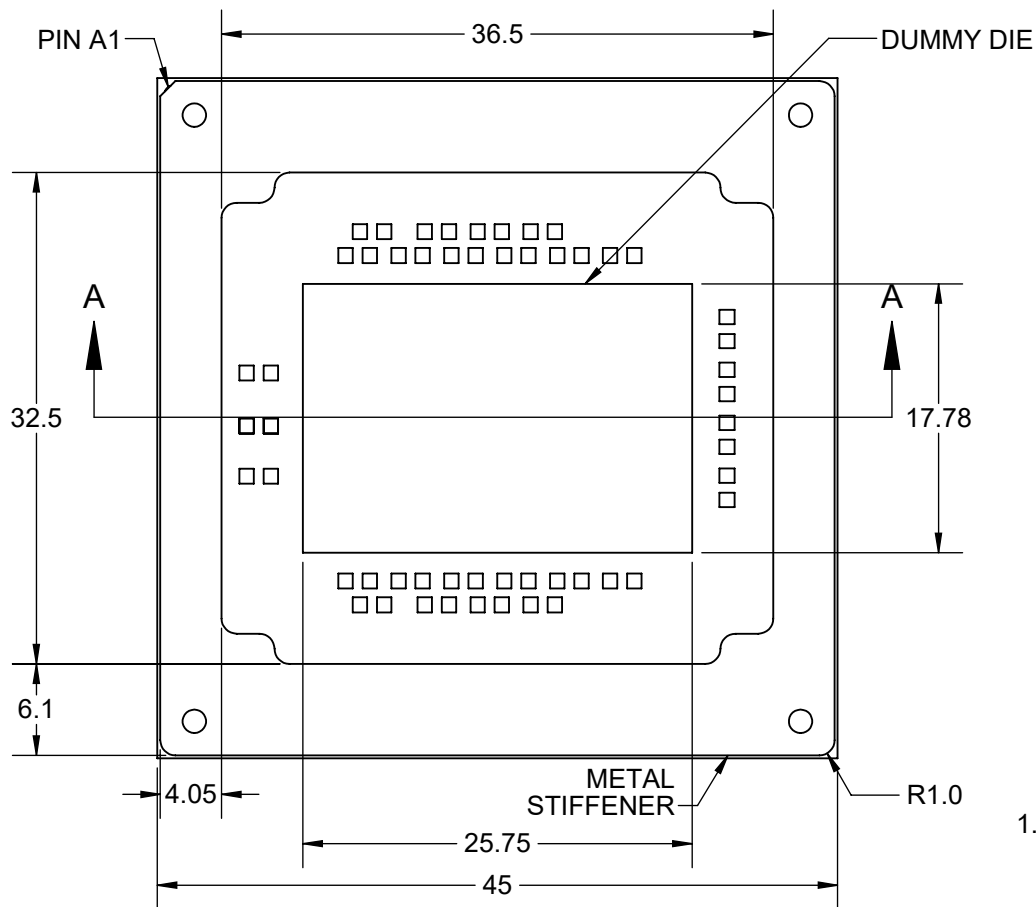

TOP VIEW

SECTION A-A

BALL VIEW

Notes: (Unless Otherwise Specified).

- 1) ALL DIMENSIONS ARE IN MM.
- 2) SOLDER BALL ALLOY: SEE PART NUMBER TABLE.
- 3) BALL DIAMETER (BEFORE REFLOW): 0.56mm (22 MIL).
- 4) SOLDER MASK DEFINED PAD OPENING: 0.45mm (17.7 MIL).
- 5) PAD Cu DIAMETER: 0.56mm (22 MIL).
- 6) SUBSTRATE MATERIAL: BT (ALTERNATIVE AVAILABLE).
- 7) DUMMY DIE Si (SILICON) 17.78 x 25.75 x 0.797mm MAX.
- 8) DAISY CHAIN PATTERN (SEE PAGE 2).
- 9) MSL-3 RECOMMENDED BAKING 24 HOURS @ 125°C TO REMOVE MOISTURE PRIOR SOLDERING TO PC BOARD.

PART NUMBER TABLE				
PART NUMBER	BALL ALLOY	BALL ALLOY	RoHS	Si DIE
SBGA2184T.92C-DC477D	Sn96.5/Ag3.0/Cu0.5	SAC305	YES	YES
SBGA2148T.92-DC477D	Sn63/Pb37	Sn63	NO	YES

APPROVALS	DATE	TopLine [®]			
DRAWN T. Au	8/9/2021				
ENG M. Hart	8/9/2021	TITLE SBGA2148T.92-DC477D DAISY CHAIN DUMMY			
MFG		SCALE	SIZE	DRAWING NO.	REV
QA		2:1	A	594771	A
CUST		DO NOT SCALE DRAWING			SHEET 1 OF 6
REVISED					

BALL VIEW

TopLine®			
TITLE		SBGA2148T.92-DC477D DAISY CHAIN DUMMY	
SCALE	SIZE	DRAWING NO.	REV
4:1	A	594771	A
DO NOT SCALE DRAWING			SHEET 2 OF 6

BOTTOM SIDE (TOP X-RAY VIEW)

TopLine®			
TITLE		SBGA2148T.92-DC477D DAISY CHAIN DUMMY	
SCALE	SIZE	DRAWING NO.	REV
4:1	A	594771	A
DO NOT SCALE DRAWING			SHEET 3 OF 6

TITLE SBGA2148T.92-DC477D
DAISY CHAIN DUMMY

SCALE 2.5:1	SIZE A	DRAWING NO. 594771	REV A
----------------	-----------	-----------------------	----------

DO NOT SCALE DRAWING

SHEET 5 OF 6

BOTTOM SOLDER MASK (RIGHT READING)