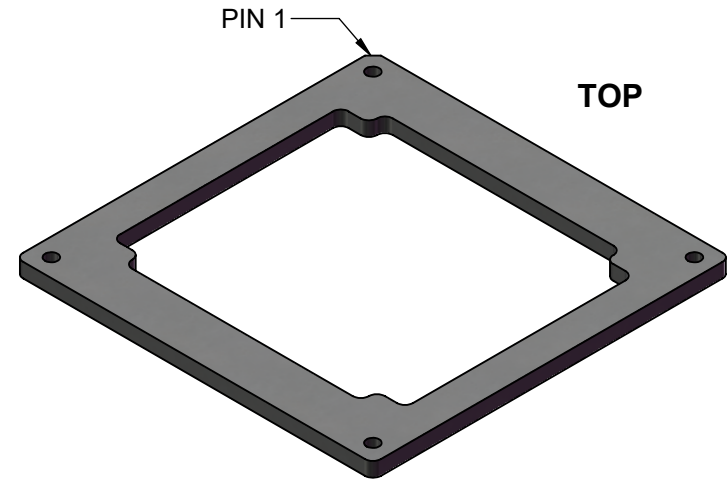

TOP VIEW

SECTION A-A

BALL VIEW

Notes: (Unless Otherwise Specified).

- 1) ALL DIMENSIONS ARE IN MM.
- 2) SOLDER BALL ALLOY: SEE PART NUMBER TABLE.
- 3) BALL DIAMETER (BEFORE REFLOW): 0.56mm (22 MIL).
- 4) SOLDER MASK DEFINED PAD OPENING: 0.45mm (17.7 MIL).
- 5) PAD Cu DIAMETER: 0.56mm (22 MIL).
- 6) SUBSTRATE MATERIAL: BT (ALTERNATIVE AVAILABLE).
- 7) DUMMY DIE Si (SILICON) 17.78 x 25.75 x 0.797mm MAX.
- 8) DAISY CHAIN PATTERN (SEE PAGE 2).
- 9) MSL-3 RECOMMENDED BAKING 24 HOURS @ 125°C TO REMOVE MOISTURE PRIOR SOLDERING TO PC BOARD.

PART NUMBER TABLE				
PART NUMBER	BALL ALLOY	BALL ALLOY	RoHS	Si DIE
SBGA2184T.92C-DC477D	Sn96.5/Ag3.0/Cu0.5	SAC305	YES	YES
SBGA2148T.92-DC477D	Sn63/Pb37	Sn63	NO	YES

APPROVALS	DATE	TopLine [®]			
DRAWN T. Au	8/9/2021				
ENG M. Hart	8/9/2021	TITLE SBGA2148T.92-DC477D DAISY CHAIN DUMMY			
MFG		SCALE	SIZE	DRAWING NO.	REV
QA		2:1	A	594771	A
CUST		DO NOT SCALE DRAWING			SHEET 1 OF 6
REVISED					

BALL VIEW

TopLine®			
TITLE		SBGA2148T.92-DC477D DAISY CHAIN DUMMY	
SCALE	SIZE	DRAWING NO.	REV
4:1	A	594771	A
DO NOT SCALE DRAWING			SHEET 2 OF 6

BOTTOM SIDE (TOP X-RAY VIEW)

TopLine®			
TITLE		SBGA2148T.92-DC477D DAISY CHAIN DUMMY	
SCALE	SIZE	DRAWING NO.	REV
4:1	A	594771	A
DO NOT SCALE DRAWING			SHEET 3 OF 6

METAL STIFFENER

MODEL

SECTION B-B
SCALE 3 : 1

TopLine®			
TITLE SBGA2148T.92-DC477D DAISY CHAIN DUMMY			
SCALE 2:1	SIZE A	DRAWING NO. 594771	REV A
DO NOT SCALE DRAWING			SHEET 4 OF 6

MODEL

TOP

BALL VIEW

TopLine[®]