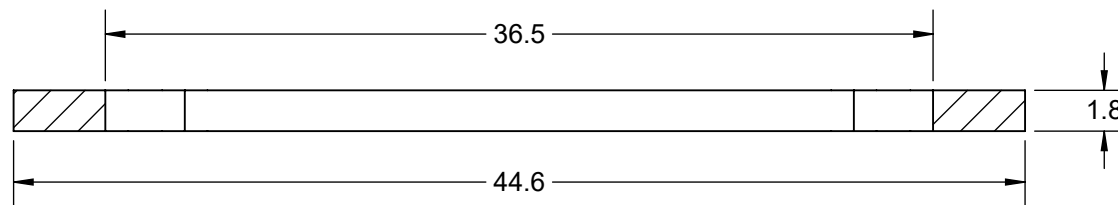

TOP VIEW

SECTION A-A

BALL VIEW

Notes: (Unless Otherwise Specified).

- 1) ALL DIMENSIONS ARE IN MM.
- 2) SOLDER BALL ALLOY: SEE PART NUMBER TABLE.
- 3) BALL DIAMETER (BEFORE REFLOW): 0.56mm (22 MIL).
- 4) SOLDER MASK DEFINED PAD OPENING: 0.45mm (17.7 MIL).
- 5) PAD Cu DIAMETER: 0.56mm (22 MIL).
- 6) SUBSTRATE MATERIAL: BT (ALTERNATIVE AVAILABLE).
- 7) DUMMY DIE Si (SILICON) 17.78 x 25.75 x 0.797mm MAX.
- 8) DAISY CHAIN PATTERN (SEE PAGE 2).
- 9) MSL-3 RECOMMENDED BAKING 24 HOURS @ 125°C TO REMOVE MOISTURE PRIOR SOLDERING TO PC BOARD.

PART NUMBER TABLE				
PART NUMBER	BALL ALLOY	BALL ALLOY	RoHS	Si DIE
SBGA2184T.92C-DC477D	Sn96.5/Ag3.0/Cu0.5	SAC305	YES	YES
SBGA2148T.92-DC477D	Sn63/Pb37	Sn63	NO	YES

APPROVALS	DATE	TopLine [®]			
DRAWN T. Au	8/9/2021				
ENG M. Hart	8/9/2021	TITLE SBGA2148T.92-DC477D DAISY CHAIN DUMMY			
MFG		SCALE	SIZE	DRAWING NO.	REV
QA		2:1	A	594771	A
CUST		DO NOT SCALE DRAWING			SHEET 1 OF 6
REVISED					

BALL VIEW

TopLine®			
TITLE		SBGA2148T.92-DC477D DAISY CHAIN DUMMY	
SCALE	SIZE	DRAWING NO.	REV
4:1	A	594771	A
DO NOT SCALE DRAWING			SHEET 2 OF 6

BOTTOM SIDE (TOP X-RAY VIEW)

TopLine®			
TITLE		SBGA2148T.92-DC477D DAISY CHAIN DUMMY	
SCALE	SIZE	DRAWING NO.	REV
4:1	A	594771	A
DO NOT SCALE DRAWING			SHEET 3 OF 6

METAL STIFFENER

MODEL

SECTION B-B
SCALE 3 : 1

TopLine®			
TITLE SBGA2148T.92-DC477D DAISY CHAIN DUMMY			
SCALE 2:1	SIZE A	DRAWING NO. 594771	REV A
DO NOT SCALE DRAWING			SHEET 4 OF 6

MODEL

TOP

BALL VIEW

TopLine[®]