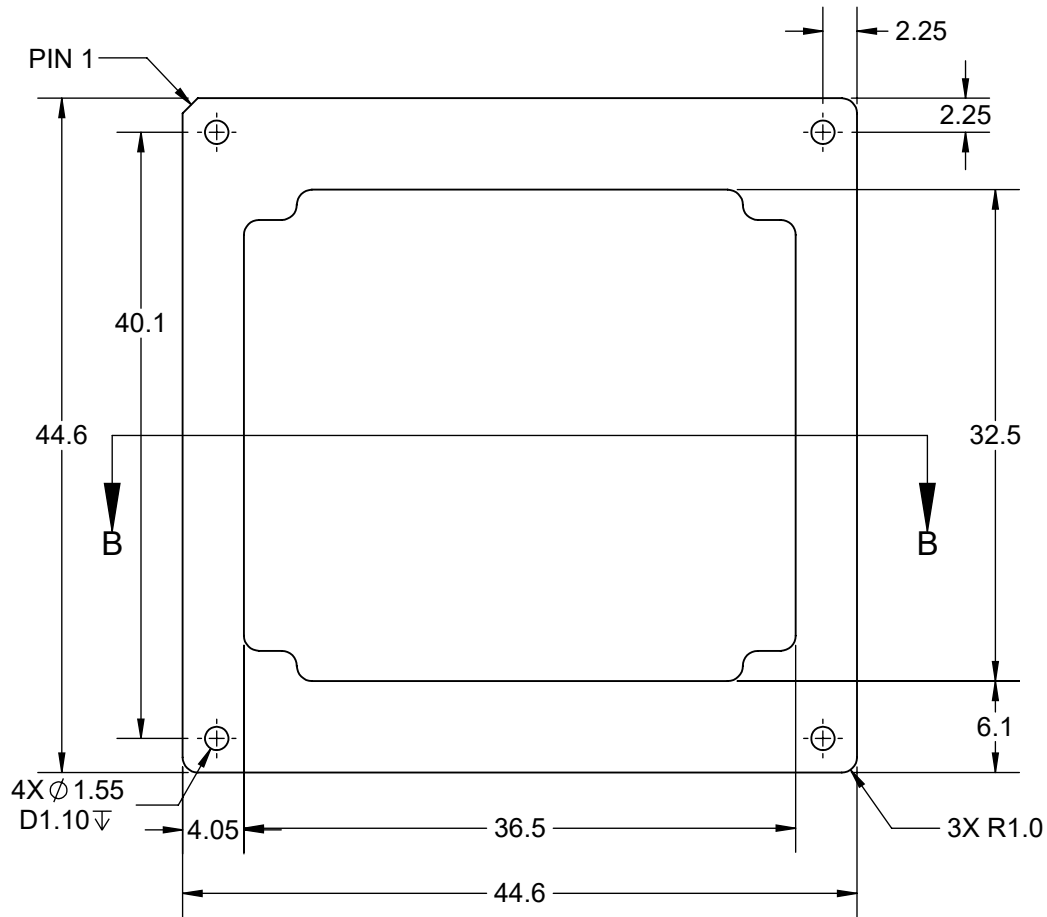

TOP VIEW

SECTION A-A

BALL VIEW

Notes: (Unless Otherwise Specified).

- 1) ALL DIMENSIONS ARE IN MM.
- 2) SOLDER BALL ALLOY: SEE PART NUMBER TABLE.
- 3) BALL DIAMETER (BEFORE REFLOW): 0.56mm (22 MIL).
- 4) SOLDER MASK DEFINED PAD OPENING: 0.45mm (17.7 MIL).
- 5) PAD Cu DIAMETER: 0.56mm (22 MIL).
- 6) SUBSTRATE MATERIAL: BT (ALTERNATIVE AVAILABLE).
- 7) DUMMY DIE Si (SILICON) 17.78 x 25.75 x 0.797mm MAX.
- 8) DAISY CHAIN PATTERN (SEE PAGE 2).
- 9) MSL-3 RECOMMENDED BAKING 24 HOURS @ 125°C TO REMOVE MOISTURE PRIOR SOLDERING TO PC BOARD.

BALL VIEW

TopLine®			
TITLE		SBGA2148T.92-DC477D DAISY CHAIN DUMMY	
SCALE	SIZE	DRAWING NO.	REV
4:1	A	594771	A
DO NOT SCALE DRAWING			SHEET 2 OF 6

BOTTOM SIDE (TOP X-RAY VIEW)

TopLine®			
TITLE		SBGA2148T.92-DC477D DAISY CHAIN DUMMY	
SCALE	SIZE	DRAWING NO.	REV
4:1	A	594771	A
DO NOT SCALE DRAWING			SHEET 3 OF 6

METAL STIFFENER

MODEL

SECTION B-B
SCALE 3 : 1

TopLine®			
TITLE SBGA2148T.92-DC477D DAISY CHAIN DUMMY			
SCALE 2:1	SIZE A	DRAWING NO. 594771	REV A
DO NOT SCALE DRAWING			SHEET 4 OF 6

MODEL

TOP

BALL VIEW

TopLine[®]

TITLE SBGA2148T.92-DC477D
DAISY CHAIN DUMMY

SCALE 2.5:1	SIZE A	DRAWING NO. 594771	REV A
----------------	-----------	-----------------------	----------

DO NOT SCALE DRAWING

SHEET 5 OF 6

BOTTOM SOLDER MASK (RIGHT READING)