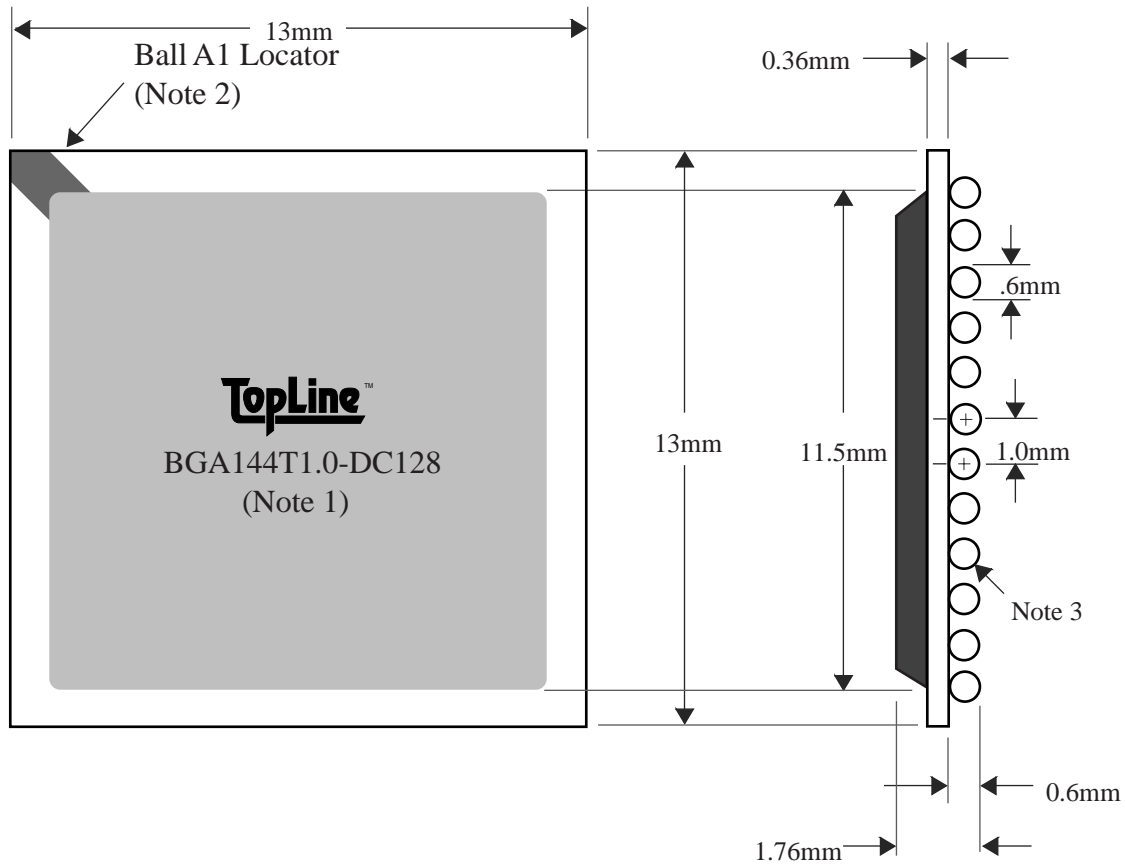

BALLS	PITCH	SIZE	MATRIX	ROWS	CENTER	MAT'L
144	1.0mm	13mm SQ	12 x 12	full	full	BT

BGA144T1.0-DC128

BALL VIEW

BOTTOM SIDE (TOP X-RAY VIEW)

TEST VEHICLE BOARD

AFTER MOUNTING TO TEST BOARD

BGA144T1.0-DC128

TEL 1-714-898-3830
info@toplinedummy.com

BALLS	PITCH	SIZE	MATRIX	ROWS	CENTER	MAT'L
144	1.0mm	13mm SQ	12 x 12	full	full	BT

TOP VIEW

SIDE VIEW

NOTES		REVISIONS		
Note 1	Logo and part number centered White ink or laser marked	Rev	Date	Changes
Note 2	Ball A1 locator mark positioned in corner			
Note 3	Ball Material: 63/37 SnPb	PACKAGING TRAYS		
Note 4	Substrate Material: BT laminate	Tray BGATRAY13mm-8x20 Tray Quantity 160		