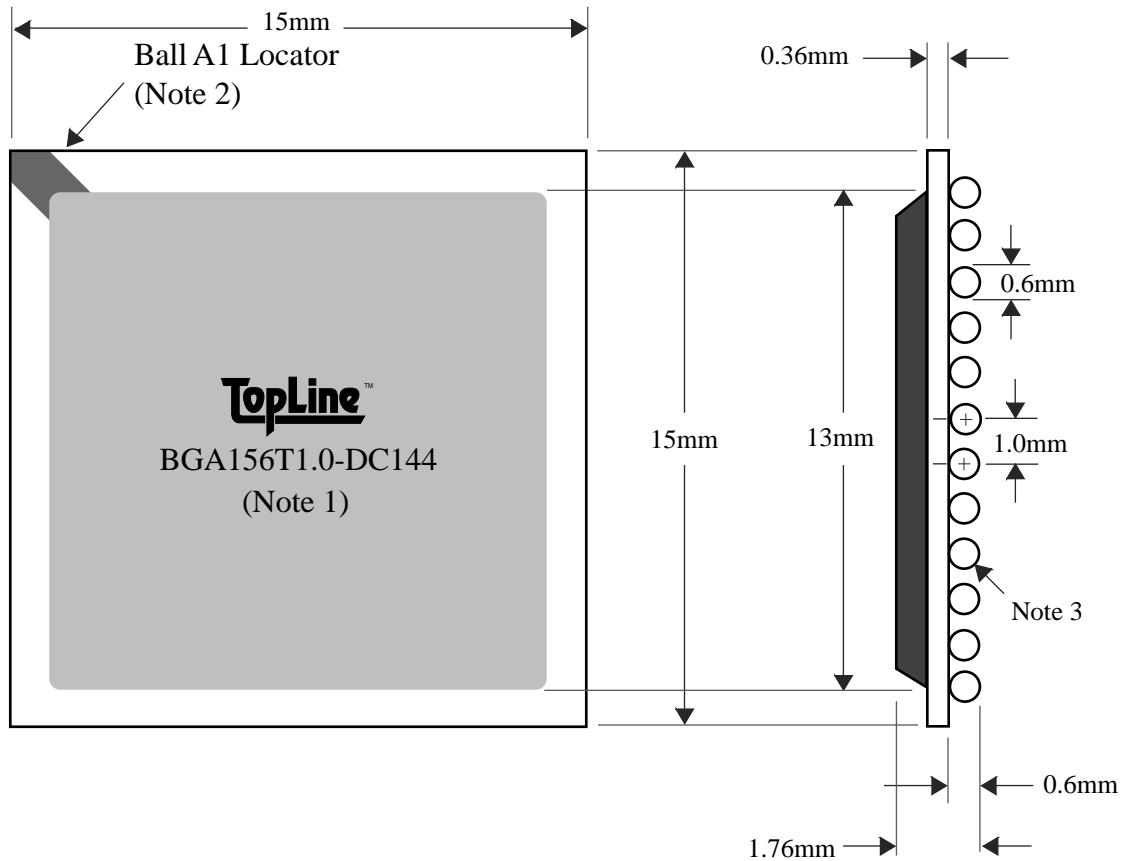

### BOTTOM SIDE (TOP X-RAY VIEW)

TEST VEHICLE BOARD

AFTER MOUNTING TO TEST BOARD

# BGA156T1.0-DC144

TEL 1-714-898-3830  
info@toplinedummy.com

BALLS	PITCH	SIZE	MATRIX	ROWS	CENTER	MAT'L
156	1.0mm	15mm SQ	14 x 14	4	none	BT

TOP VIEW

SIDE VIEW

NOTES		REVISIONS	
Note 1	Logo and part number centered White ink or laser marked	Rev	Date Changes
Note 2	Ball A1 locator mark positioned in corner		
Note 3	Ball Material: 63/37 SnPb		
Note 4	Substrate Material: BT laminate		
		<b>PACKAGING TRAYS</b>	
		Tray BGATRAY15mm-7x18 Tray Quantity 126	