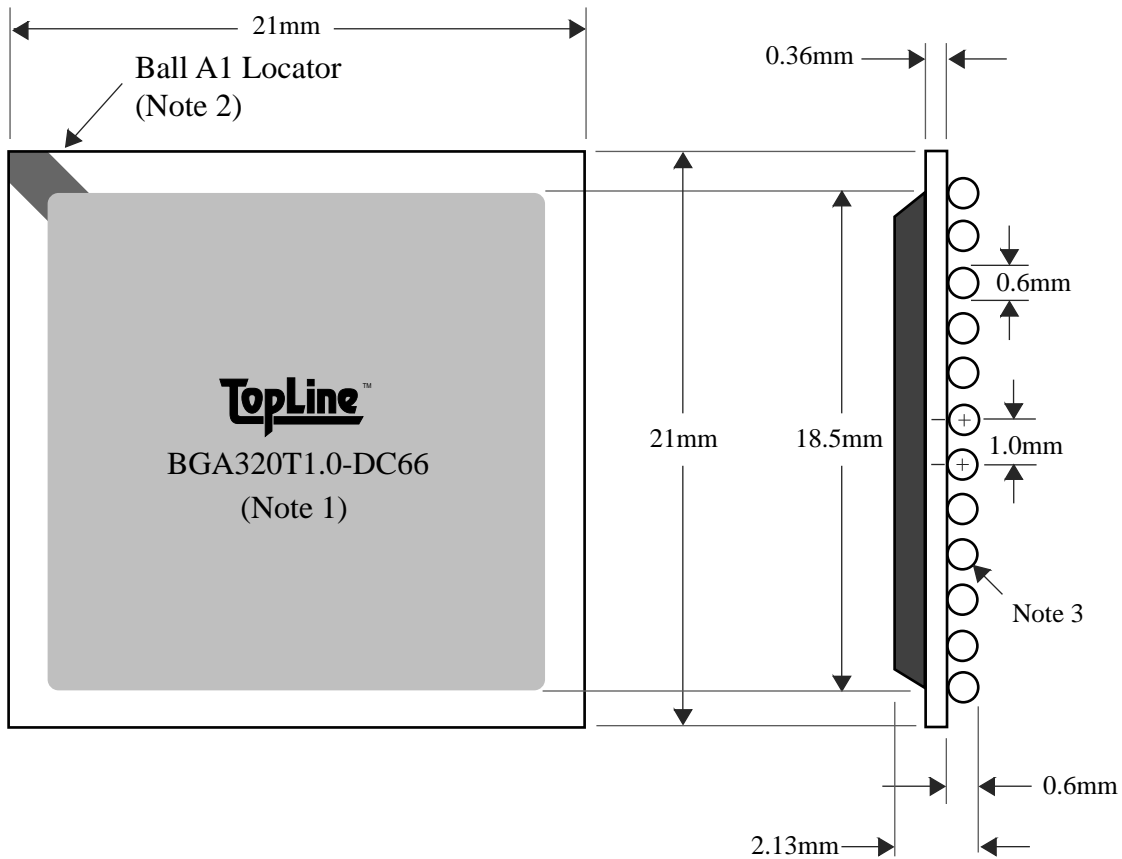

BALLS	PITCH	SIZE	MATRIX	ROWS	CENTER	MAT'L
320	1.0mm	21mm SQ	20 x 20	5	4 x 6	BT

BGA320T1.0-DC66

BALL VIEW

BOTTOM SIDE (TOP X-RAY VIEW)

TEST VEHICLE BOARD

AFTER MOUNTING TO TEST BOARD

BGA320T1.0-DC66

TEL 1-714-898-3830
info@toplinedummy.com

<u>BALLS</u>	<u>PITCH</u>	<u>SIZE</u>	<u>MATRIX</u>	<u>ROWS</u>	<u>CENTER</u>	<u>MAT'L</u>
320	1.0mm	21mm SQ	20 x 20	5	4 x 6	BT

TOP VIEW

SIDE VIEW

NOTES		REVISIONS	
Note 1	Logo and part number centered White ink or laser marked	<u>Rev</u>	<u>Date</u> <u>Changes</u>
Note 2	Ball A1 locator mark positioned in corner		Discontinued
Note 3	Ball Material: 63/37 SnPb	PACKAGING TRAYS	
Note 4	Substrate Material: BT laminate	Tray BGATRAY21mm-5x12 Tray Quantity 60	