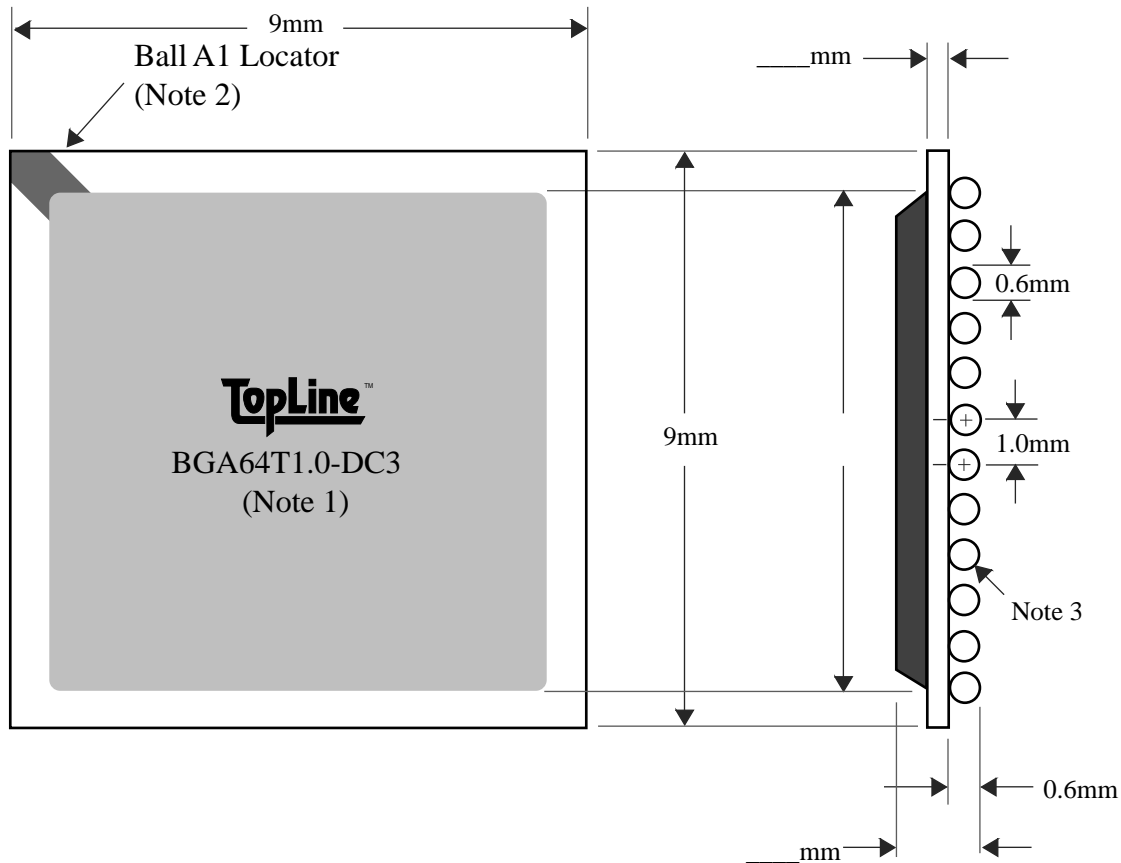

## BGA64T1.0-DC3

**BALL VIEW**

**BOTTOM SIDE (TOP X-RAY VIEW)**

**TEST VEHICLE BOARD**

**AFTER MOUNTING TO TEST BOARD**

# BGA64T1.0-DC3

TEL 1-714-898-3830  
info@toplinedummy.com

<u>BALLS</u>	<u>PITCH</u>	<u>SIZE</u>	<u>MATRIX</u>	<u>ROWS</u>	<u>CENTER</u>	<u>MAT'L</u>
64	1.0mm	9mm SQ	8 x 8	full	full	BT

**TOP VIEW**

**SIDE VIEW**

NOTES		REVISIONS	
Note 1	Logo and part number centered White ink or laser marked	Rev	Date Changes
Note 2	Ball A1 locator mark positioned in corner	Daisy Chain Pattern is cancelled	
Note 3	Ball Material: 63/37 SnPb	<b>PACKAGING TRAYS</b>	
Note 4	Substrate Material: BT laminate	Tray BGATRAY9mm Tray Quantity	