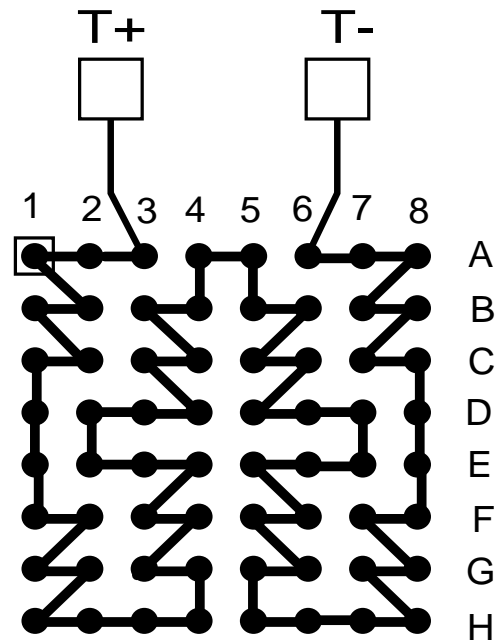

BALLS	PITCH	SIZE	MATRIX	ROWS	CENTER	MAT'L
64	1.0mm	9mm SQ	8 x 8	full	full	BT

## BGA64T1.0-DC3

**BALL VIEW**

**BOTTOM SIDE (TOP X-RAY VIEW)**

**TEST VEHICLE BOARD**

**AFTER MOUNTING TO TEST BOARD**

# BGA64T1.0-DC3

TEL 1-714-898-3830  
info@toplinedummy.com

<u>BALLS</u>	<u>PITCH</u>	<u>SIZE</u>	<u>MATRIX</u>	<u>ROWS</u>	<u>CENTER</u>	<u>MAT'L</u>
64	1.0mm	9mm SQ	8 x 8	full	full	BT

**TOP VIEW**

**SIDE VIEW**

NOTES		REVISIONS	
Note 1	Logo and part number centered White ink or laser marked	Rev	Date Changes
Note 2	Ball A1 locator mark positioned in corner	Daisy Chain Pattern is cancelled	
Note 3	Ball Material: 63/37 SnPb	<b>PACKAGING TRAYS</b>	
Note 4	Substrate Material: BT laminate	Tray BGATRAY9mm Tray Quantity	