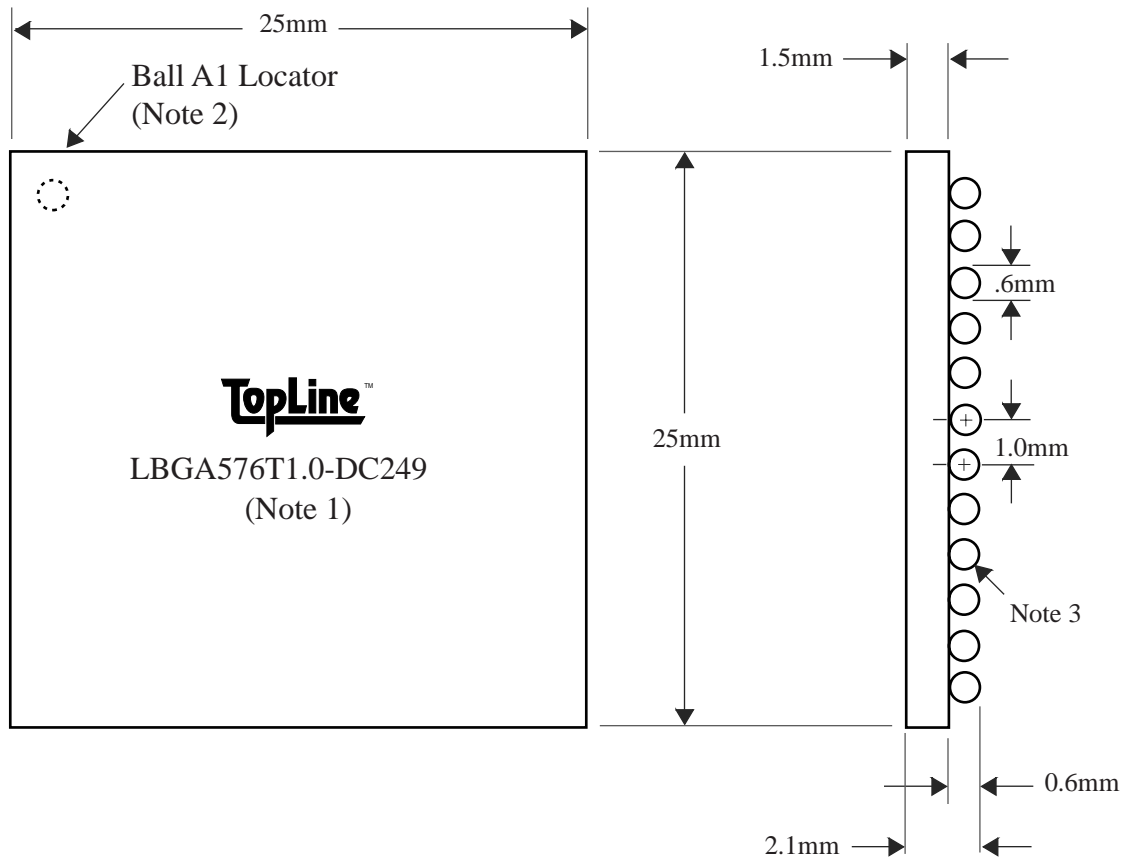

TEL 1-714-898-3830
info@toplinedummy.com

BALLS	PITCH	SIZE	MATRIX	ROWS	CENTER	MAT'L
576	1.0mm	25mm SQ	24 x 24	full	full	FR4

BALL VIEW

BOTTOM SIDE (TOP X-RAY VIEW)

TEST VEHICLE BOARD

AFTER MOUNTING TO TEST BOARD

LBGA576T1.0-DC249

TEL 1-714-898-3830
info@toplinedummy.com

<u>BALLS</u>	<u>PITCH</u>	<u>SIZE</u>	<u>MATRIX</u>	<u>ROWS</u>	<u>CENTER</u>	<u>MAT'L</u>
576	1.0mm	25mm SQ	24 x 24	full	full	FR4

TOP VIEW

SIDE VIEW

NOTES		REVISIONS		
Note 1	Logo and part number centered White ink on black solder mask	<u>Rev</u>	<u>Date</u>	<u>Changes</u>
Note 2	Ball A1 locator mark positioned in corner			
Note 3	Ball Material: 62/36/2 SnPbAg			
Note 4	Substrate Material: FR4 laminate			
		PACKAGING TRAYS		
		Tray BGATRAY25mm-4x11 Tray Quantity 44		