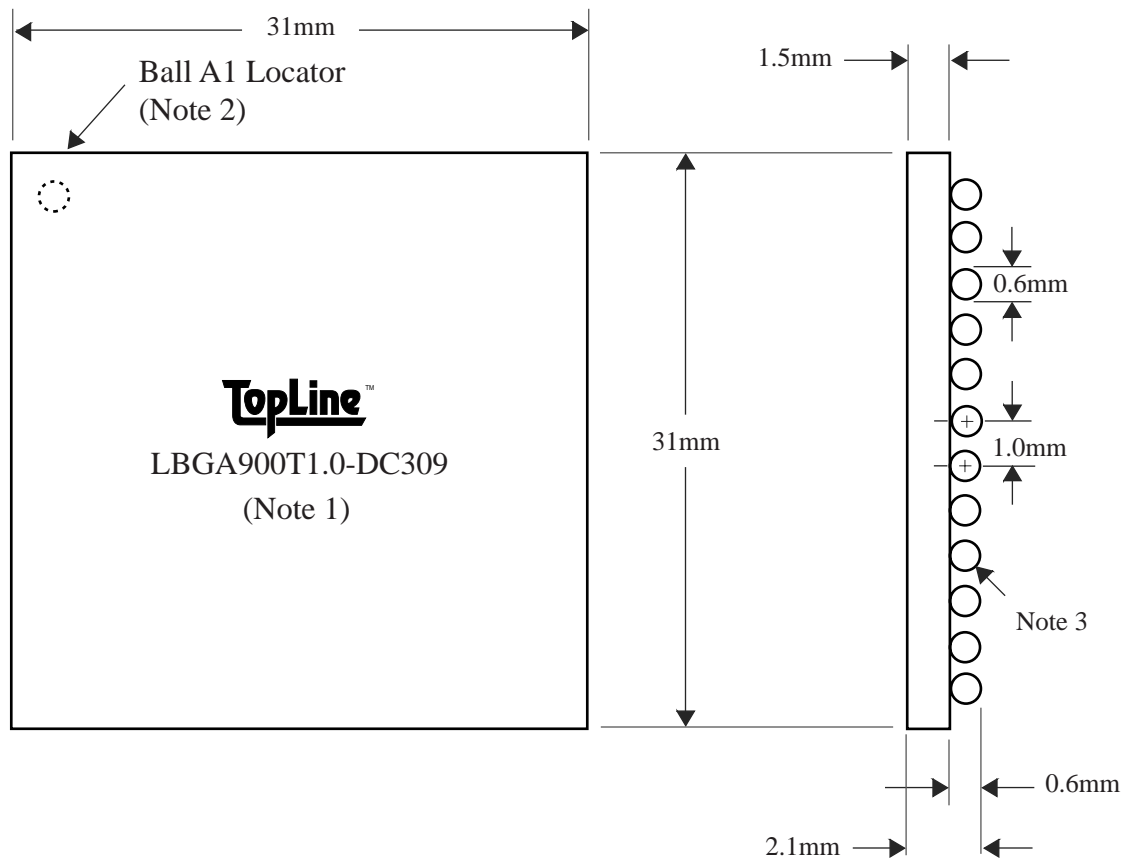

BALLS	PITCH	SIZE	MATRIX	ROWS	CENTER	MAT'L
900	1.0mm	31mm SQ	30 x 30	full	full	FR4

LBGA900T1.0-DC309

BALL VIEW

BOTTOM SIDE (TOP X-RAY VIEW)

TEST VEHICLE BOARD

AFTER MOUNTING TO TEST BOARD

LPGA900T1.0-DC309

TEL 1-714-898-3830
info@toplinedummy.com

BALLS	PITCH	SIZE	MATRIX	ROWS	CENTER	MAT'L
900	1.0mm	31mm SQ	30 x 30	full	full	FR4

TOP VIEW

SIDE VIEW

NOTES		REVISIONS		
Note 1	Logo and part number centered White ink on black solder mask	Rev	Date	Changes
Note 2	Ball A1 locator mark positioned in corner			
Note 3	Ball Material: Sn63/Pb37			
Note 4	Substrate Material: FR4 laminate			
		PACKAGING TRAYS		
		Tray BGATRAY31mm-3x9 Tray Quantity 27		