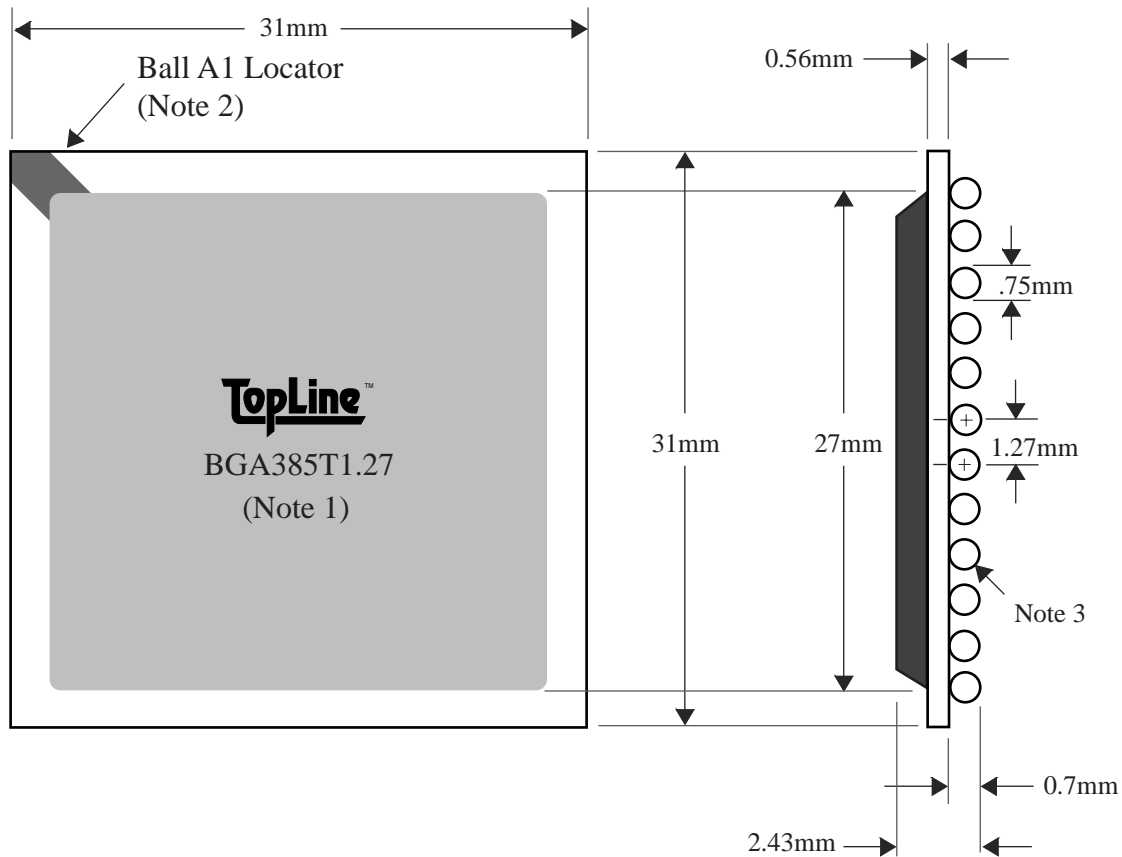

BGA385T1.27

TEL 1-714-898-3830
info@topline.tv

<u>BALLS</u>	<u>PITCH</u>	<u>SIZE</u>	<u>MATRIX</u>	<u>ROWS</u>	<u>CENTER</u>	<u>MAT'L</u>
385	1.27mm	31mm SQ	23 x 23	5	5 x 5	BT

TOP VIEW

SIDE VIEW

NOTES		REVISIONS		
Note 1	Logo and part number centered White ink or laser marked	<u>Rev</u>	<u>Date</u>	<u>Changes</u>
Note 2	Ball A1 locator mark positioned in corner			
Note 3	Ball Material: 63/37 SnPb	PACKAGING TRAYS		
Note 4	Substrate Material: BT laminate	Tray BGATRAY31mm-3x9 Tray Quantity 27		