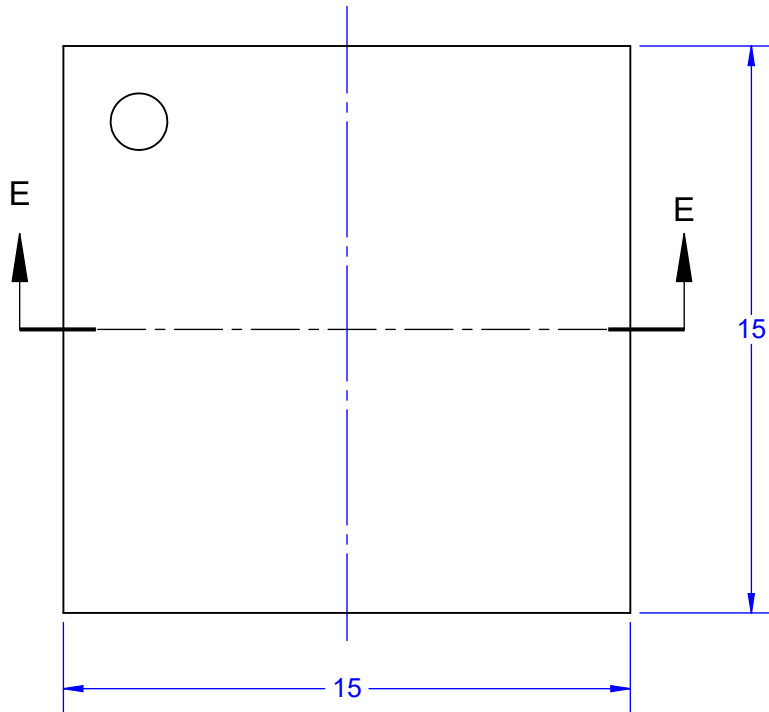

TOP VIEW

CBGA WITHOUT DIE

BALL VIEW

Notes: (Unless Otherwise Specified).

- 1) ALL DIMENSIONS ARE MM.
- 2) SOLDER BALL ALLOY: SEE PART NUMBER CONFIGURATION.
- 3) BALL DIAMETER (BEFORE REFLOW): 0.76mm (30 MIL).
- 4) SOLDER MASK OPENING: 0.635mm (25 MIL).
- 5) SUBSTRATE: ALUMINA CERAMIC.
- 6) CORNER BALLS 4X DEPOPULTED (ACTUAL 117 BALLS)

BALL VIEW

BOTTOM SIDE (TOP X-RAY VIEW)

TopLine[®]

TITLE CBGA121T1.27X-DC5
CERAMIC BALL GRID ARRAY

SCALE 8:1	SIZE A	DRAWING NO. 520057	REV A
--------------	-----------	-----------------------	----------

DO NOT SCALE DRAWING

SHEET 2 OF 4

**MODEL
CBGA WITH BALL
WITHOUT DIE**

BALL VIEW

TOP VIEW

TopLine[®]

TITLE CBGA121T1.27X-DC5
CERAMIC BALL GRID ARRAY

SCALE 6:1	SIZE A	DRAWING NO. 520057	REV A
--------------	-----------	-----------------------	----------