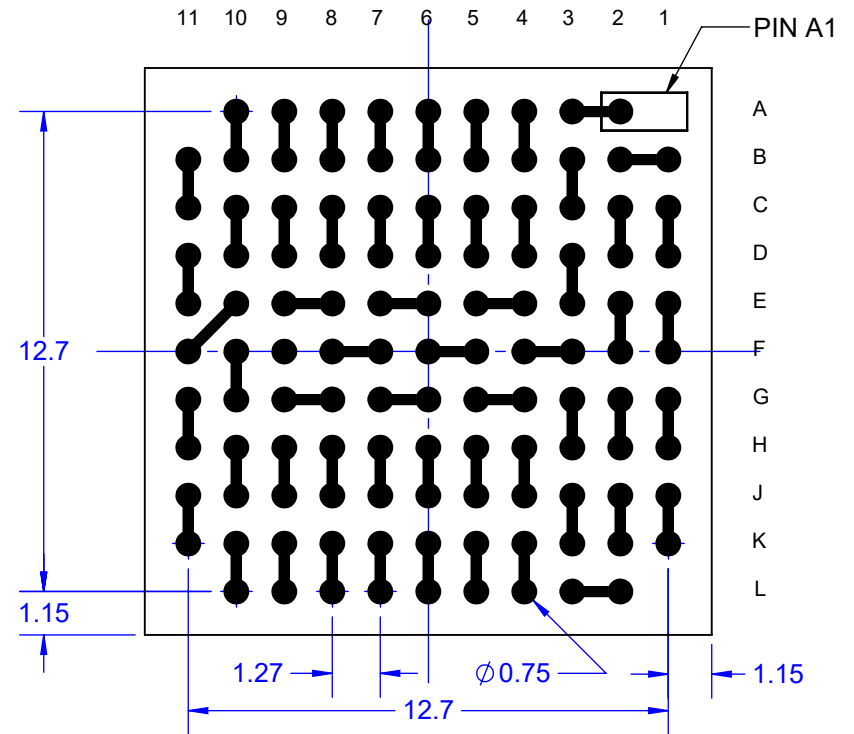

TOP VIEW

CBGA WITHOUT DIE

BALL VIEW

Notes: (Unless Otherwise Specified).

- 1) ALL DIMENSIONS ARE MM.
- 2) SOLDER BALL ALLOY: SEE PART NUMBER CONFIGURATION.
- 3) BALL DIAMETER (BEFORE REFLOW): 0.76mm (30 MIL).
- 4) SOLDER MASK OPENING: 0.635mm (25 MIL).
- 5) SUBSTRATE: ALUMINA CERAMIC.
- 6) CORNER BALLS 4X DEPOPULTED (ACTUAL 117 BALLS)

BALL VIEW

BOTTOM SIDE (TOP X-RAY VIEW)

TopLine[®]

TITLE CBGA121T1.27X-DC5
CERAMIC BALL GRID ARRAY

SCALE 8:1	SIZE A	DRAWING NO. 520057	REV A
--------------	-----------	-----------------------	----------

DO NOT SCALE DRAWING

SHEET 2 OF 4

**MODEL
CBGA WITH BALL
WITHOUT DIE**

BALL VIEW

TOP VIEW

TopLine[®]

TITLE CBGA121T1.27X-DC5
CERAMIC BALL GRID ARRAY

SCALE 6:1	SIZE A	DRAWING NO. 520057	REV A
--------------	-----------	-----------------------	----------

1.27mm = 0.050"

ALLOY

L = Sn62/Pb36/Ag2.0
X = Sn63/Pb37
C = SAC305
Blank = Sn10/Pb90

DIE

D = DUMMY DIE
BLANK = WITHOUT DIE

* NOTE:
4X CORNER BALLS DEPOPULATED.
ACTUAL 117 BALLS

DAISY CHAIN

DC5 = SEE PATTERN