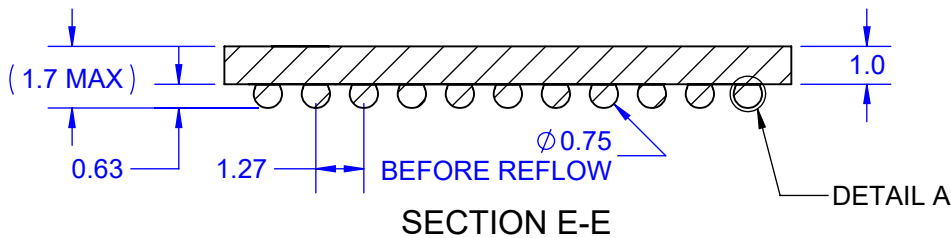

TOP VIEW

CBGA WITHOUT DIE

BALL VIEW

Notes: (Unless Otherwise Specified).

- 1) ALL DIMENSIONS ARE MM.
- 2) SOLDER BALL ALLOY: SEE PART NUMBER CONFIGURATION.
- 3) BALL DIAMETER (BEFORE REFLOW): 0.76mm (30 MIL).
- 4) SOLDER MASK OPENING: 0.635mm (25 MIL).
- 5) SUBSTRATE: ALUMINA CERAMIC.
- 6) CORNER BALLS 4X DEPOPULTED (ACTUAL 117 BALLS)

BALL VIEW

BOTTOM SIDE (TOP X-RAY VIEW)

TopLine[®]

TITLE CBGA121T1.27X-DC5
CERAMIC BALL GRID ARRAY

SCALE 8:1	SIZE A	DRAWING NO. 520057	REV A
--------------	-----------	-----------------------	----------

DO NOT SCALE DRAWING