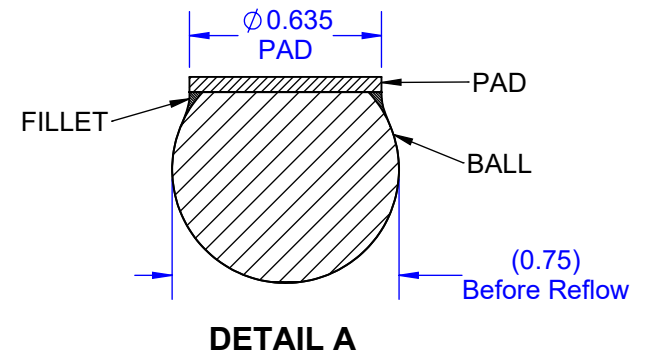

TOP VIEW

CBGA WITHOUT DIE

BALL VIEW

Notes: (Unless Otherwise Specified).

- 1) ALL DIMENSIONS ARE MM.
- 2) SOLDER BALL ALLOY: SEE PART NUMBER CONFIGURATION.
- 3) BALL DIAMETER (BEFORE REFLOW): 0.76mm (30 MIL).
- 4) SOLDER MASK OPENING: 0.635mm (25 MIL).
- 5) SUBSTRATE: ALUMINA CERAMIC.
- 6) CORNER BALLS 4X DEPOPULTED (ACTUAL 117 BALLS)

APPROVALS	DATE	TopLine [®]			
DRAWN T. Au	7/28/2022				
ENG M. Hart	7/28/2022	TITLE CBGA121T1.27X-DC5 CERAMIC BALL GRID ARRAY			
MFG		SCALE	SIZE	DRAWING NO.	REV
QA		6:1	A	520057	A
CUST		DO NOT SCALE DRAWING			SHEET 1 OF 4
REVISED					

BALL VIEW

BOTTOM SIDE (TOP X-RAY VIEW)

TopLine[®]

TITLE CBGA121T1.27X-DC5
CERAMIC BALL GRID ARRAY

SCALE 8:1	SIZE A	DRAWING NO. 520057	REV A
--------------	-----------	-----------------------	----------

DO NOT SCALE DRAWING

SHEET 2 OF 4

**MODEL
CBGA WITH BALL
WITHOUT DIE**

BALL VIEW

TOP VIEW

TopLine[®]

TITLE CBGA121T1.27X-DC5
CERAMIC BALL GRID ARRAY

SCALE 6:1	SIZE A	DRAWING NO. 520057	REV A
--------------	-----------	-----------------------	----------