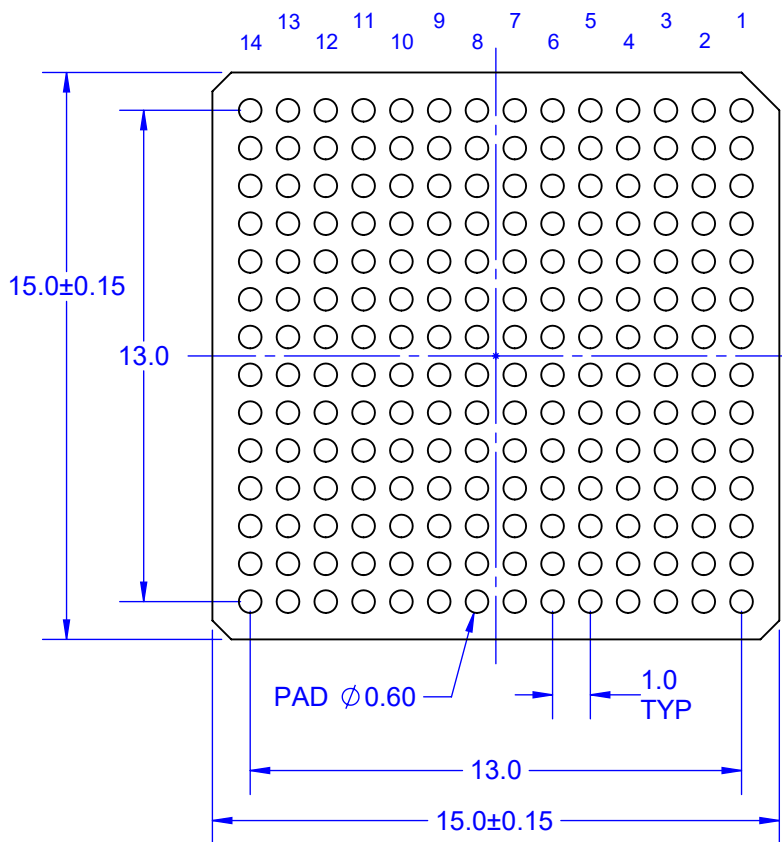

BOTTOM VIEW

SIDE VIEW

TOP VIEW

- Notes: (Unless Otherwise Specified).
 1) DIMENSIONS MM.
 2) SHOWN WITH SOLDER BALLS.
 3) SHOWN WITH LID COVER ATTACHED.

PART NUMBER OPTIONS			
PART NUMBER	LEAD FREE	SOLDER BALL	FILLET
CBGA196T1.0-DC149D	NO	Sn10 / Pb90	Sn63 / Pb37
CBGA196T1.0X-DC149D	NO	Sn63 / Pb37	Sn63 / Pb37
CBGA196T1.0L-DC149D	NO	Sn62 / Pb36 / Ag2.0	Sn63 / Pb37
CBGA196T1.0C-DC149D	YES	Sn96 / Ag3.5 / Cu0.5	SAC305

TOP VIEW

NOTES:
 1. PLATING
 ELECTROLESS Ni 1.27~8.89 μ m (50~350 micro-inch).
 ELECTROLESS Au 0.25 μ m Max (10 micro-inch).

Notes: (Unless Otherwise Specified).
 1) DIMENSIONS MM.
 2) SHOWN WITHOUT COLUMNS.
 3) SHOWN WITH LID COVER ATTACHED.

PART NUMBER OPTIONS			
PART NUMBER	DIE	SOLDER PIN	LID
CLGA196T1.0-DC149D	YES	NONE	YES

TopLine®			
TITLE CLGA196T1.0-DC149D DAISY CHAIN LAND GRID ARRAY			
SCALE 5:1	SIZE A	DRAWING NO. 511495	REV A
DO NOT SCALE DRAWING			SHEET 2 OF 6

DO NOT SCALE DRAWING

SHEET 6 OF 6