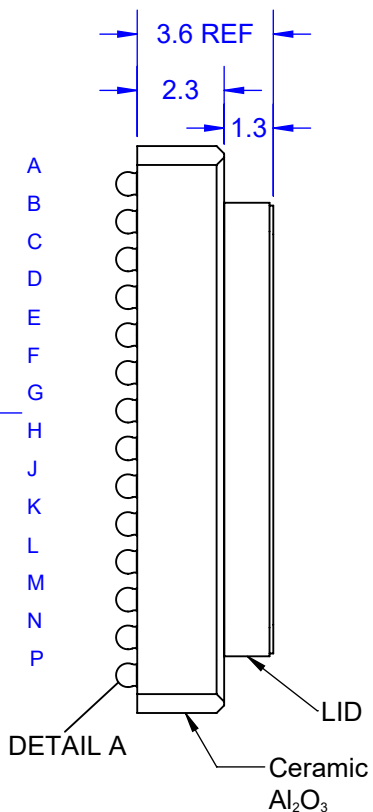

BOTTOM VIEW

SIDE VIEW

TOP VIEW

- Notes: (Unless Otherwise Specified).
 1) DIMENSIONS MM.
 2) SHOWN WITH SOLDER BALLS.
 3) SHOWN WITH LID COVER ATTACHED.

PART NUMBER OPTIONS			
PART NUMBER	LEAD FREE	SOLDER BALL	FILLET
CBGA196T1.0-DC149D	NO	Sn10 / Pb90	Sn63 / Pb37
CBGA196T1.0X-DC149D	NO	Sn63 / Pb37	Sn63 / Pb37
CBGA196T1.0L-DC149D	NO	Sn62 / Pb36 / Ag2.0	Sn63 / Pb37
CBGA196T1.0C-DC149D	YES	Sn96 / Ag3.5 / Cu0.5	SAC305

TOP VIEW

NOTES:
 1. PLATING
 ELECTROLESS Ni 1.27~8.89 μ m (50~350 micro-inch).
 ELECTROLESS Au 0.25 μ m Max (10 micro-inch).

Notes: (Unless Otherwise Specified).
 1) DIMENSIONS MM.
 2) SHOWN WITHOUT COLUMNS.
 3) SHOWN WITH LID COVER ATTACHED.

PART NUMBER OPTIONS			
PART NUMBER	DIE	SOLDER PIN	LID
CLGA196T1.0-DC149D	YES	NONE	YES

TopLine®			
TITLE CLGA196T1.0-DC149D DAISY CHAIN LAND GRID ARRAY			
SCALE 5:1	SIZE A	DRAWING NO. 511495	REV A
DO NOT SCALE DRAWING			SHEET 2 OF 6

DAISY CHAIN PATTERN

COLUMN (PAD) VIEW

BOTTOM X-RAY VIEWED FROM TOP

TopLine®

TITLE CBGA196T1.0L-DC149D
DAISY CHAIN BALL GRID ARRAY

SCALE 2.5:1	SIZE A	DRAWING NO. 511495	REV A
----------------	-----------	-----------------------	----------