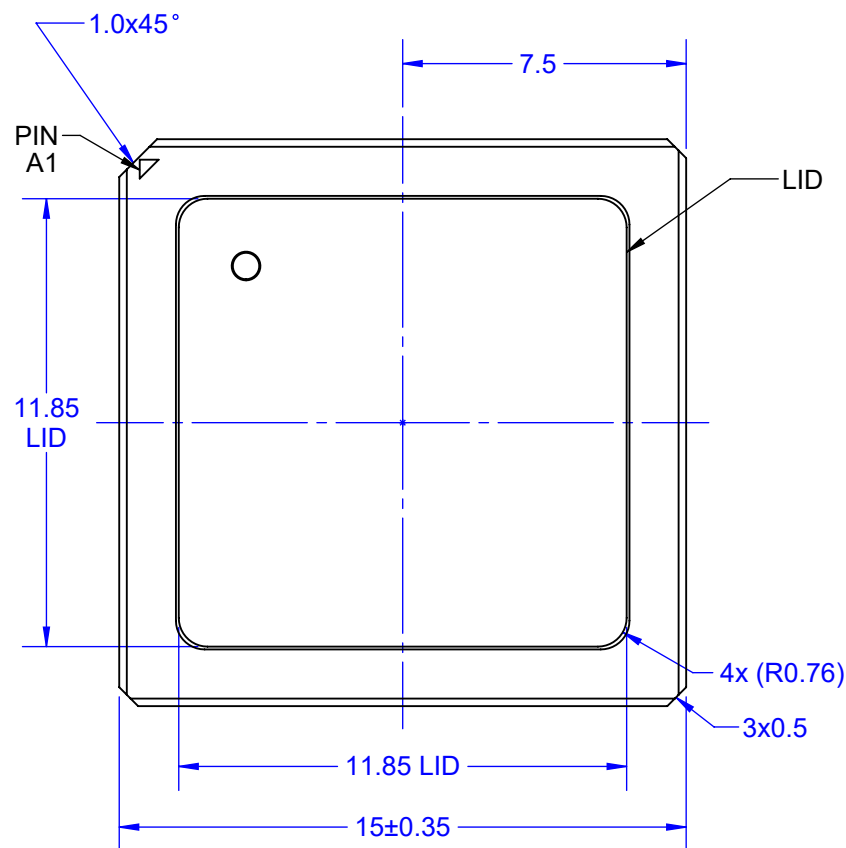

BOTTOM VIEW

SIDE VIEW

TOP VIEW

- Notes: (Unless Otherwise Specified).
 1) DIMENSIONS MM.
 2) SHOWN WITH SOLDER BALLS.
 3) SHOWN WITH LID COVER ATTACHED.

PART NUMBER OPTIONS			
PART NUMBER	LEAD FREE	SOLDER BALL	FILLET
CBGA196T1.0-DC149D	NO	Sn10 / Pb90	Sn63 / Pb37
CBGA196T1.0X-DC149D	NO	Sn63 / Pb37	Sn63 / Pb37
CBGA196T1.0L-DC149D	NO	Sn62 / Pb36 / Ag2.0	Sn63 / Pb37
CBGA196T1.0C-DC149D	YES	Sn96 / Ag3.5 / Cu0.5	SAC305

TOP VIEW

NOTES:
 1. PLATING
 ELECTROLESS Ni 1.27~8.89 μ m (50~350 micro-inch).
 ELECTROLESS Au 0.25 μ m Max (10 micro-inch).

Notes: (Unless Otherwise Specified).
 1) DIMENSIONS MM.
 2) SHOWN WITHOUT COLUMNS.
 3) SHOWN WITH LID COVER ATTACHED.

PART NUMBER OPTIONS			
PART NUMBER	DIE	SOLDER PIN	LID
CLGA196T1.0-DC149D	YES	NONE	YES

TopLine®			
TITLE CLGA196T1.0-DC149D DAISY CHAIN LAND GRID ARRAY			
SCALE 5:1	SIZE A	DRAWING NO. 511495	REV A
DO NOT SCALE DRAWING			SHEET 2 OF 6

DAISY CHAIN PATTERN

COLUMN (PAD) VIEW

BOTTOM X-RAY VIEWED FROM TOP

TopLine®

TITLE CBGA196T1.0L-DC149D
DAISY CHAIN BALL GRID ARRAY

SCALE 2.5:1	SIZE A	DRAWING NO. 511495	REV A
----------------	-----------	-----------------------	----------