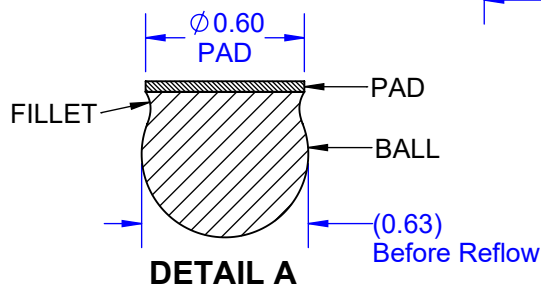

BOTTOM VIEW

SIDE VIEW

TOP VIEW

- Notes: (Unless Otherwise Specified).
 1) DIMENSIONS MM.
 2) SHOWN WITH SOLDER BALLS.
 3) SHOWN WITH LID COVER ATTACHED.

PART NUMBER OPTIONS			
PART NUMBER	LEAD FREE	SOLDER BALL	FILLET
CBGA196T1.0-DC149D	NO	Sn10 / Pb90	Sn63 / Pb37
CBGA196T1.0X-DC149D	NO	Sn63 / Pb37	Sn63 / Pb37
CBGA196T1.0L-DC149D	NO	Sn62 / Pb36 / Ag2.0	Sn63 / Pb37
CBGA196T1.0C-DC149D	YES	Sn96 / Ag3.5 / Cu0.5	SAC305

TOP VIEW

NOTES:
 1. PLATING
 ELECTROLESS Ni 1.27~8.89 μ m (50~350 micro-inch).
 ELECTROLESS Au 0.25 μ m Max (10 micro-inch).

Notes: (Unless Otherwise Specified).
 1) DIMENSIONS MM.
 2) SHOWN WITHOUT COLUMNS.
 3) SHOWN WITH LID COVER ATTACHED.