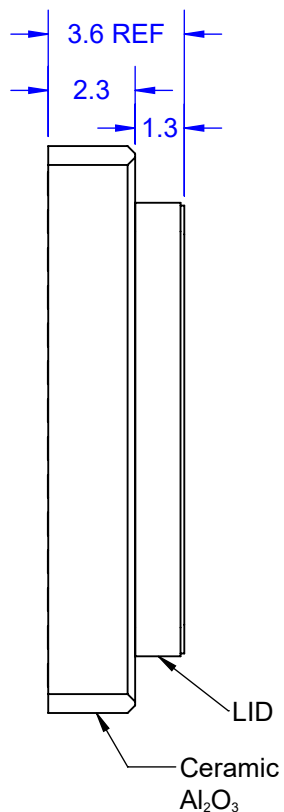

BOTTOM VIEW

SIDE VIEW

TOP VIEW

- Notes: (Unless Otherwise Specified).
 1) DIMENSIONS MM.
 2) SHOWN WITH SOLDER BALLS.
 3) SHOWN WITH LID COVER ATTACHED.

PART NUMBER OPTIONS			
PART NUMBER	LEAD FREE	SOLDER BALL	FILLET
CBGA196T1.0-DC149D	NO	Sn10 / Pb90	Sn63 / Pb37
CBGA196T1.0X-DC149D	NO	Sn63 / Pb37	Sn63 / Pb37
CBGA196T1.0L-DC149D	NO	Sn62 / Pb36 / Ag2.0	Sn63 / Pb37
CBGA196T1.0C-DC149D	YES	Sn96 / Ag3.5 / Cu0.5	SAC305

TOP VIEW

NOTES:
 1. PLATING
 ELECTROLESS Ni 1.27~8.89 μ m (50~350 micro-inch).
 ELECTROLESS Au 0.25 μ m Max (10 micro-inch).

Notes: (Unless Otherwise Specified).
 1) DIMENSIONS MM.
 2) SHOWN WITHOUT COLUMNS.
 3) SHOWN WITH LID COVER ATTACHED.

PART NUMBER OPTIONS			
PART NUMBER	DIE	SOLDER PIN	LID
CLGA196T1.0-DC149D	YES	NONE	YES

TopLine®			
TITLE CLGA196T1.0-DC149D DAISY CHAIN LAND GRID ARRAY			
SCALE 5:1	SIZE A	DRAWING NO. 511495	REV A
DO NOT SCALE DRAWING			SHEET 2 OF 6

DAISY CHAIN PATTERN

COLUMN (PAD) VIEW

BOTTOM X-RAY VIEWED FROM TOP

TopLine®

TITLE CBGA196T1.0L-DC149D
DAISY CHAIN BALL GRID ARRAY

SCALE 2.5:1	SIZE A	DRAWING NO. 511495	REV A
----------------	-----------	-----------------------	----------