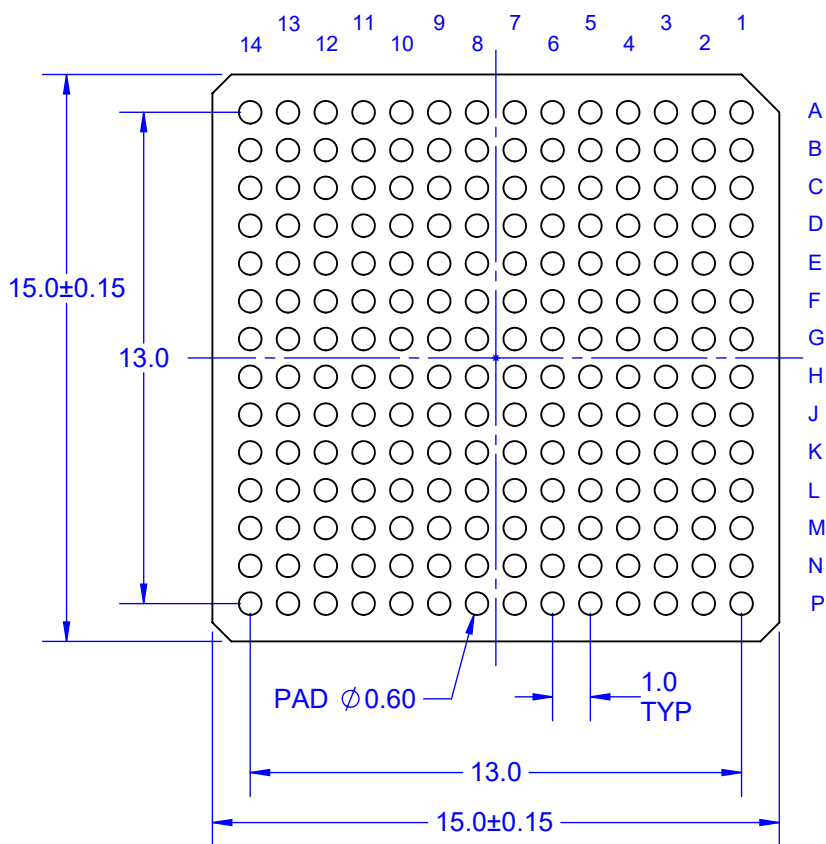

BOTTOM VIEW