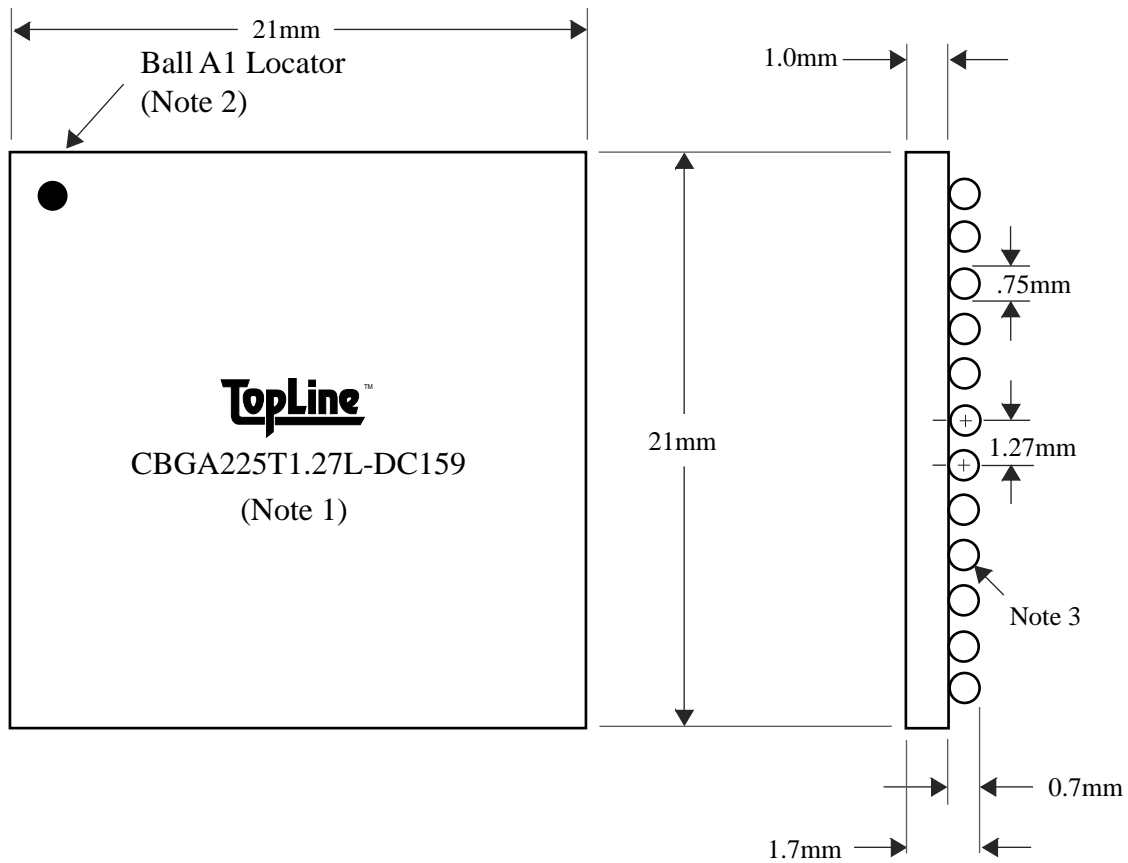

TEL 1-714-898-3830
info@toplinedummy.com

BALLS	PITCH	SIZE	MATRIX	ROWS	CENTER	MAT'L
225	1.27mm	21mm SQ	15 x 15mm	full	full	ceramic

BALL VIEW

BOTTOM SIDE (TOP X-RAY VIEW)

TEST VEHICLE BOARD

AFTER MOUNTING TO TEST BOARD

CBGA225T1.27L-DC159

TEL 1-714-898-3830
info@toplinedummy.com

BALLS	PITCH	SIZE	MATRIX	ROWS	CENTER	MAT'L
225	1.27mm	21mm SQ	15 x 15mm	full	full	ceramic

TOP VIEW

SIDE VIEW

NOTES		REVISIONS		
Note 1	TopLine logo and part number centered Black ink	Rev	Date	Changes
Note 2	Ball A1 locator mark positioned in corner			
Note 3	Ball Material: 62/36/2 SnPbAg	PACKAGING TRAYS		
Note 4	Substrate Material: Ceramic	Tray BGATRAY21mm-5x12 Tray Quantity 60		