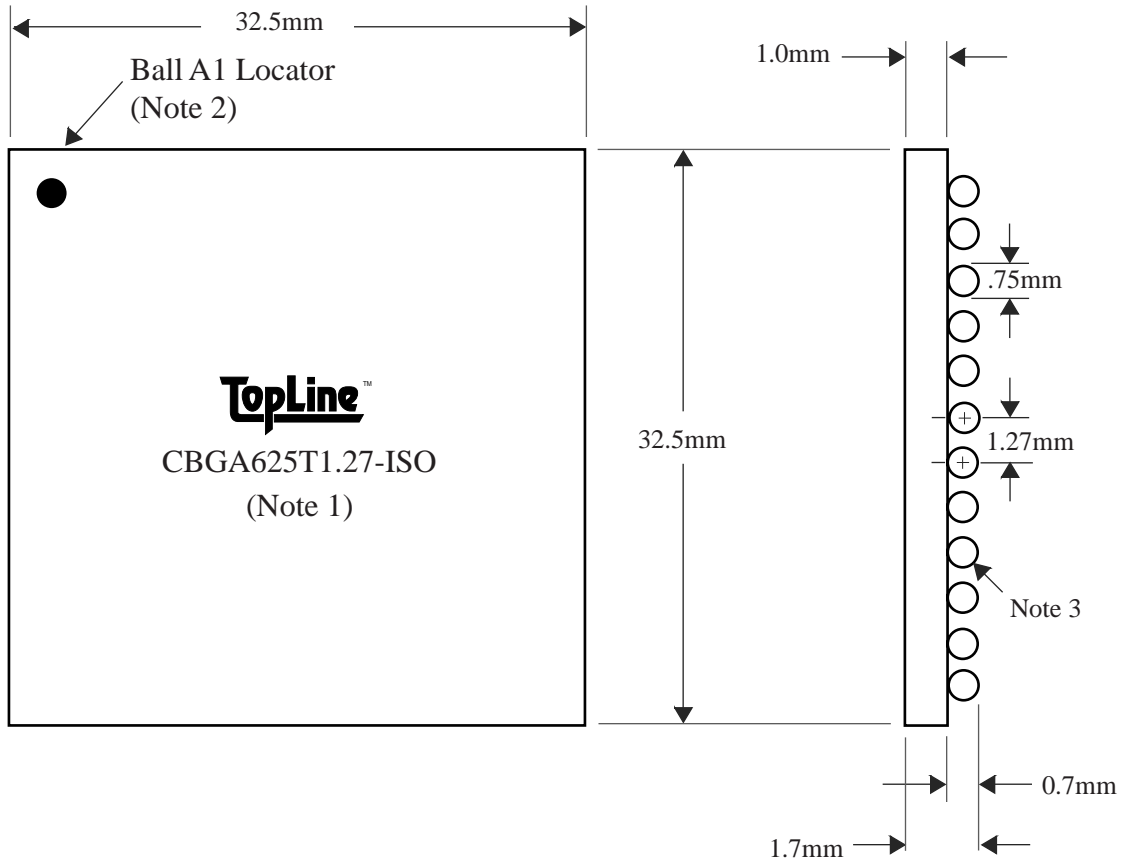

## BOTTOM SIDE (TOP X-RAY VIEW)

# CBGA625T1.27-ISO

TEL 1-714-898-3830  
info@toplinedummy.com

<u>BALLS</u>	<u>PITCH</u>	<u>SIZE</u>	<u>MATRIX</u>	<u>ROWS</u>	<u>CENTER</u>	<u>MAT'L</u>
625	1.27mm	32.5mm SQ	25 x 25	full	full	ceramic

TOP VIEW

SIDE VIEW

NOTES		REVISIONS		
Note 1	TopLine logo and part number centered Black ink	Rev	Date	Changes
Note 2	Ball A1 locator mark positioned in corner			
<b>Note 3</b>	<b>Ball Material: 10/90 SnPb</b>	<b>PACKAGING TRAYS</b>		
Note 4	Substrate Material: Ceramic	Tray BGATRAY35mm-3x8 Tray Quantity 24		