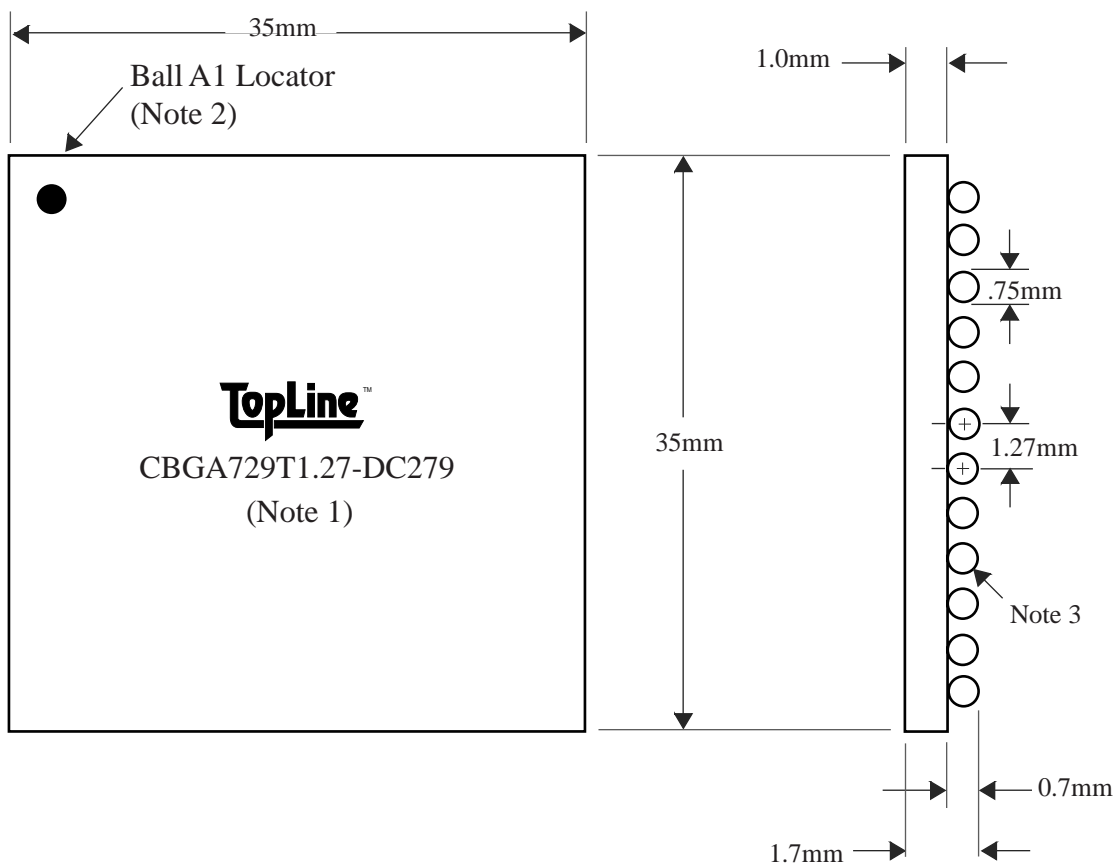

BALLS	PITCH	SIZE	MATRIX	ROWS	CENTER	MAT'L
729	1.27mm	35mm SQ	27 x 27mm	full	full	ceramic

BALL VIEW

BOTTOM SIDE (TOP X-RAY VIEW)

TEST VEHICLE BOARD

AFTER MOUNTING TO TEST BOARD

CBGA729T1.27-DC279

TEL 1-714-898-3830
info@toplinedummy.com

BALLS	PITCH	SIZE	MATRIX	ROWS	CENTER	MAT'L
729	1.27mm	35mm SQ	27 x 27mm	full	full	ceramic

TOP VIEW

SIDE VIEW

NOTES		REVISIONS		
Note 1	TopLine logo and part number centered Black ink	Rev	Date	Changes
Note 2	Ball A1 locator mark positioned in corner			
Note 3	Ball Material: 10/90 SnPb	PACKAGING TRAYS		
Note 4	Substrate Material: Ceramic	Tray BGATRAY35mm-3x8 Tray Quantity 24		