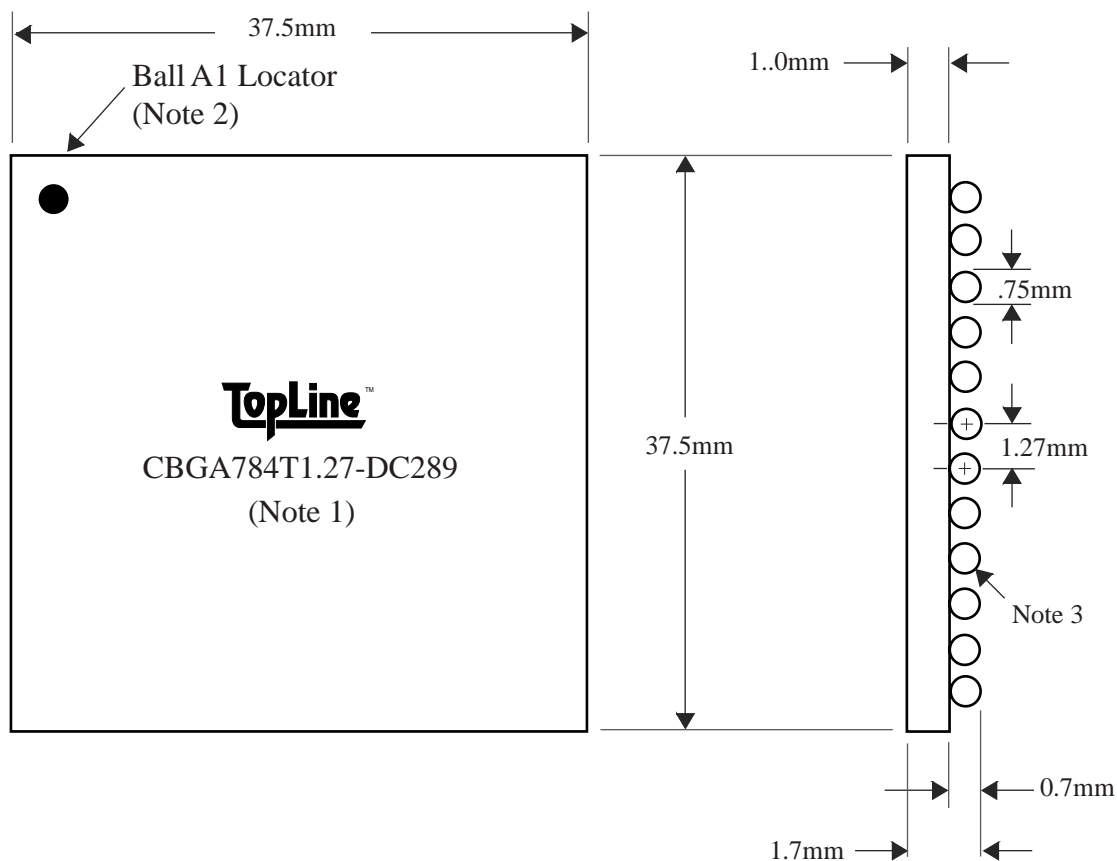

BALLS	PITCH	SIZE	MATRIX	ROWS	CENTER	MAT'L
784	1.27mm	37.5mm SQ	28 x 28mm	full	full	ceramic

BALL VIEW

BOTTOM SIDE (TOP X-RAY VIEW)

TEST VEHICLE BOARD

AFTER MOUNTING TO TEST BOARD

CBGA784T1.27-DC289

TEL 1-714-898-3830
info@toplinedummy.com

<u>BALLS</u>	<u>PITCH</u>	<u>SIZE</u>	<u>MATRIX</u>	<u>ROWS</u>	<u>CENTER</u>	<u>MAT'L</u>
784	1.27mm	37.5mm SQ	28 x 28mm	full	full	ceramic

TOP VIEW

SIDE VIEW

NOTES		REVISIONS		
Note 1	TopLine logo and part number centered Black ink	Rev	Date	Changes
Note 2	Ball A1 locator mark positioned in corner			
Note 3	Ball Material: 10/90 SnPb	PACKAGING TRAYS		
Note 4	Substrate Material: Ceramic			Tray BGATRAY37.5mm-3x7 Tray Quantity 21