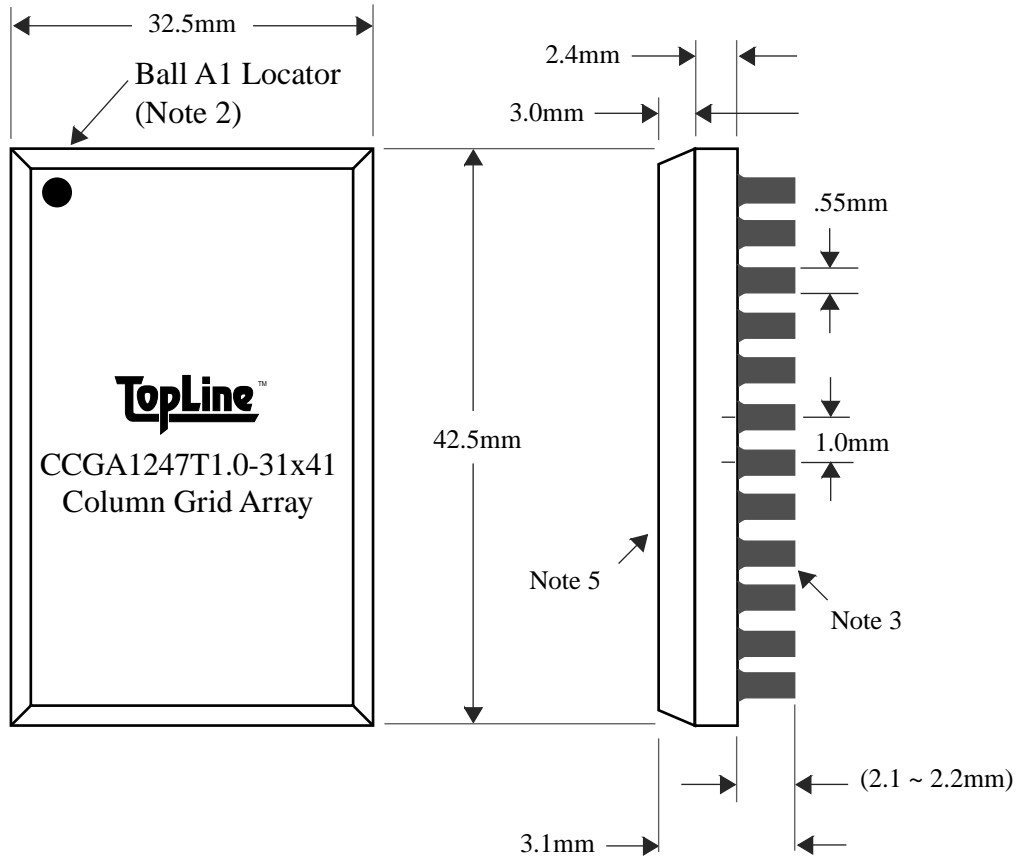

CCGA1247T1.0-31x41

Tel 1-714-898-3830
info@topline.tv

<u>balls</u>	<u>pitch</u>	<u>size</u>	<u>matrix</u>	<u>rows</u>	<u>depopulated</u>	<u>mat'l</u>
1247	1.0mm	32.5x42.5mm	31x41	full	6 balls each corner	ceramic

Top View

Side View

notes		revisions		
Note 1	TopLine logo and part number centered Black ink	<u>Rev</u>	<u>Date</u>	<u>Changes</u>
Note 2	A1 locator mark positioned in corner			
Note 3	Column Material: Sn10/Pb90			
Note 4	Substrate Material: Ceramic			
Note 5	Metal Heat Spreader			
		packaging trays		
		Tray CGATRAY32.5x42.5mm-2x5 Tray Quantity 10		