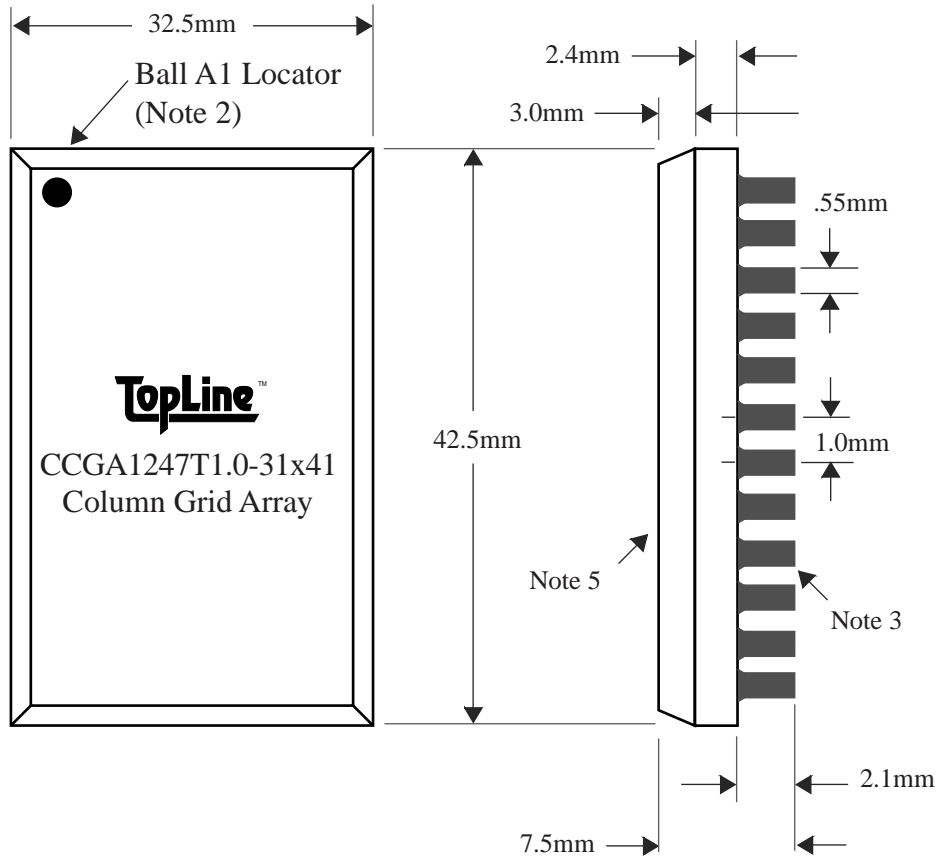

# CCGA1247T1.0-31x41

TEL 1-714-898-3830  
info@toplinedummy.com

<u>BALLS</u>	<u>PITCH</u>	<u>SIZE</u>	<u>MATRIX</u>	<u>ROWS</u>	<u>DEPOPULATED</u>	<u>MAT'L</u>
1247	1.27mm	32.5x42.5mm	31x41	full	6 balls each corner	ceramic

**TOP VIEW**

**SIDE VIEW**

<b>NOTES</b>		<b>REVISIONS</b>		
Note 1	Markings: Black ink	<u>Rev</u>	<u>Date</u>	<u>Changes</u>
Note 2	A1 locator mark positioned in corner			
Note 3	Column Material: Sn10/Pb90			
Note 4	Substrate Material: Ceramic			
Note 5	Metal Heat Spreader			
		<b>PACKAGING TRAYS</b>		
		Tray CGATRAY32.5x42.5mm-2x5		
		Tray Quantity 10		