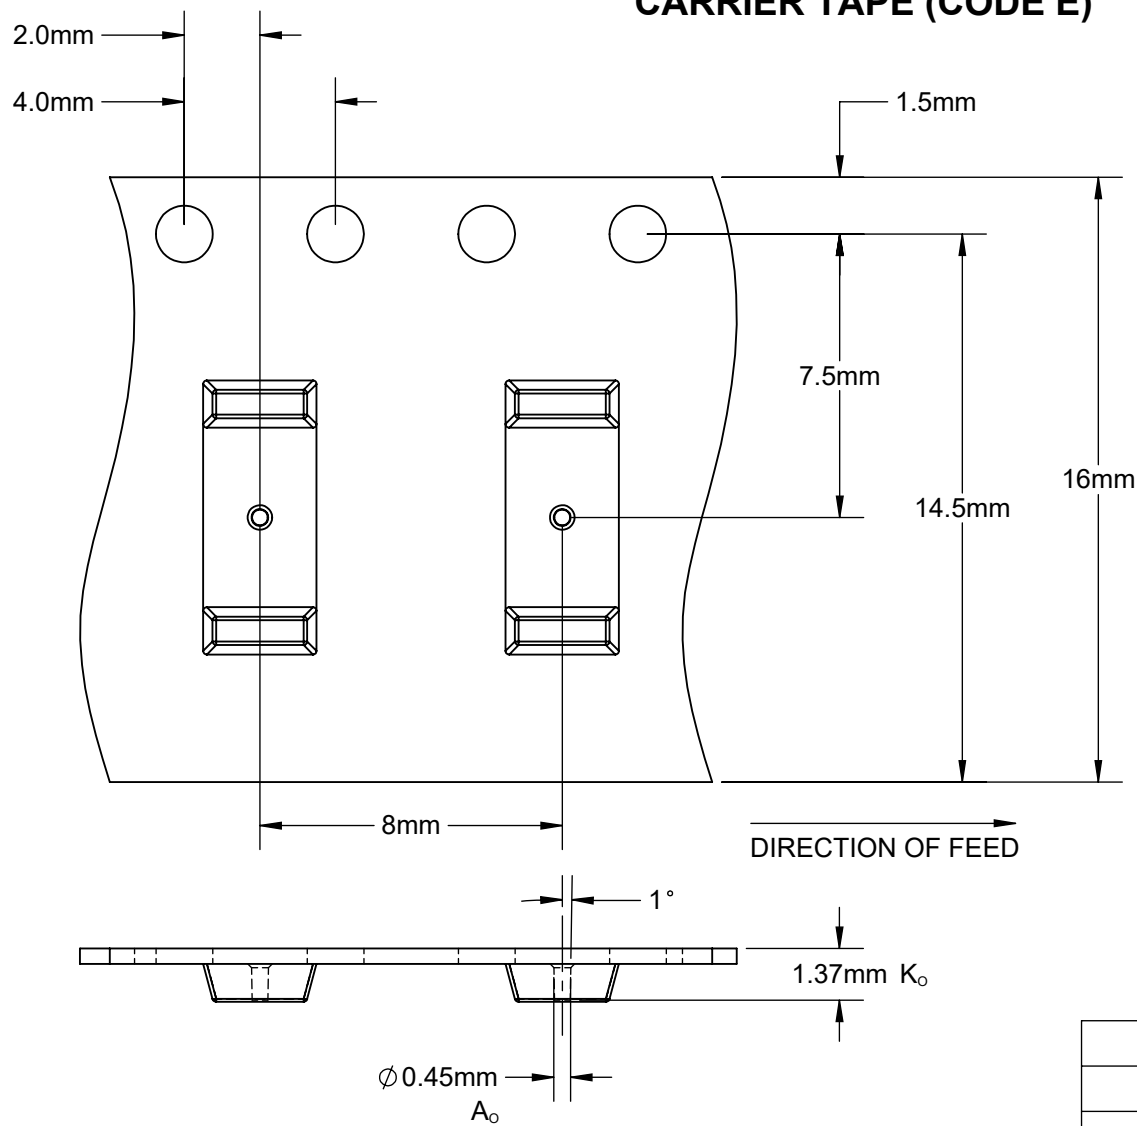

# CARRIER TAPE (CODE E)

REEL TABLE		
CODE	SIZE	QTY PER REEL
E	13-inch	2500

Notes: (Unless Otherwise Specified).

- 1) DIMENSIONS IN mm [INCHES].
- 2) POCKETS PER METER 125.
- 3) METERS PER 22" REEL 110.
- 4) POCKETS PER 22" REEL 13750.

TITLE			
CARRIER TAPE-A CCGA SOLDER COLUMN			
SCALE	SIZE	DRAWING NO.	REV
50:1	A	901250	B
DO NOT SCALE DRAWING			SHEET 1 OF 1