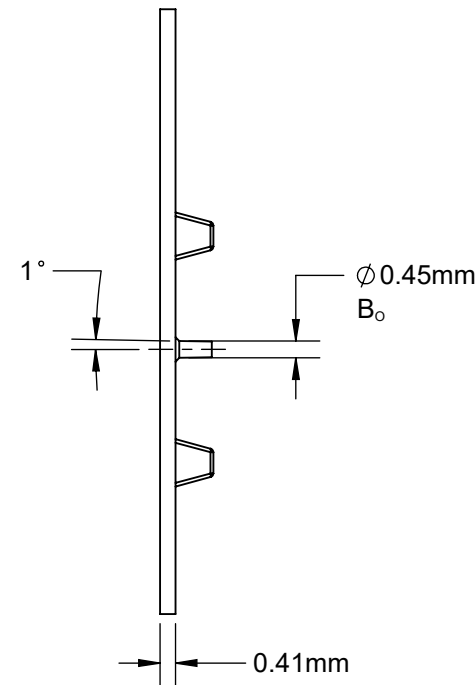

# CARRIER TAPE (CODE E)

REEL TABLE		
CODE	SIZE	QTY PER REEL
E	13-inch	2500

Notes: (Unless Otherwise Specified).

- 1) DIMENSIONS IN mm [INCHES].
- 2) POCKETS PER METER 125.
- 3) METERS PER 22" REEL 110.
- 4) POCKETS PER 22" REEL 13750.

TITLE			
CARRIER TAPE-A CCGA SOLDER COLUMN			
SCALE	SIZE	DRAWING NO.	REV
50:1	A	901250	B
DO NOT SCALE DRAWING			SHEET 1 OF 1