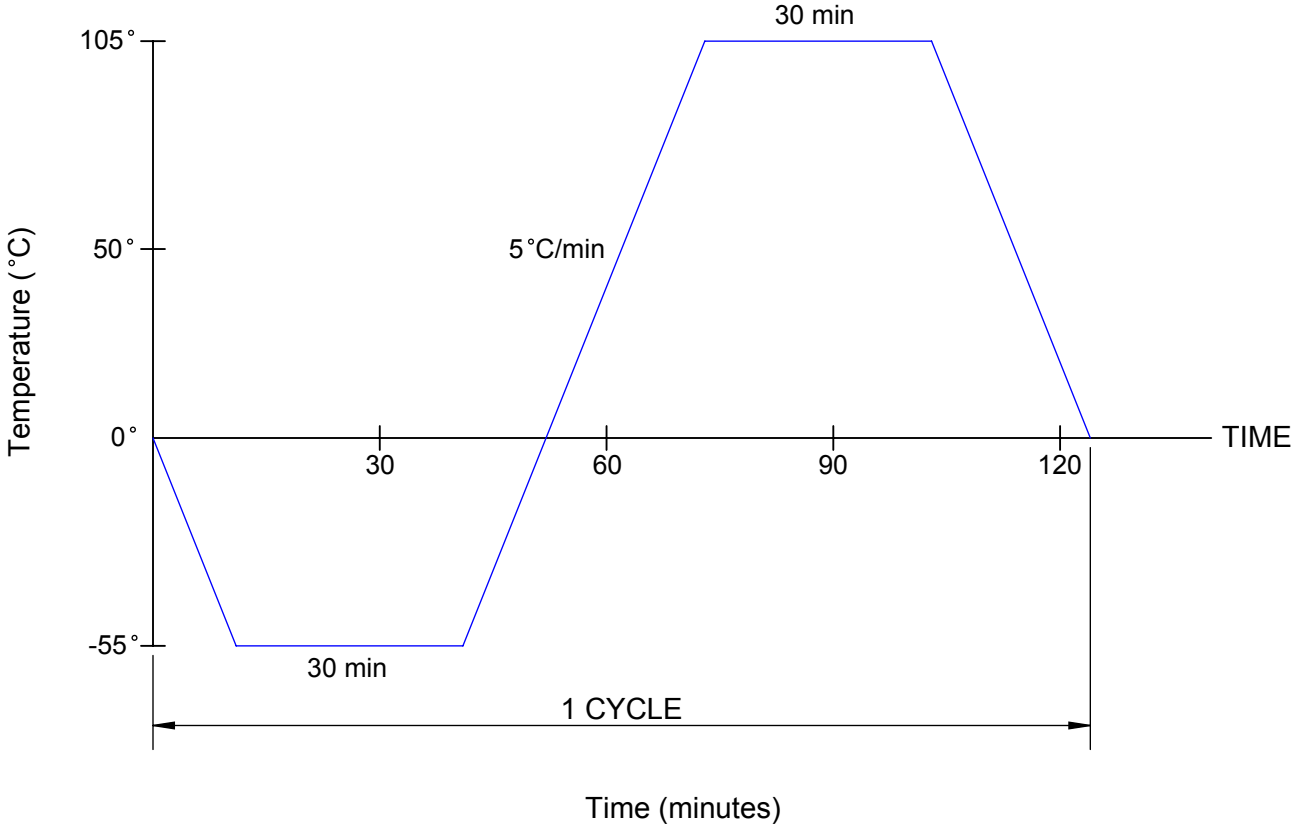

# TEMPERATURE CYCLING PROFILE -55 °C TO +105 °C

APPROVALS	DATE	<b>TopLine®</b>			
DRAWN T.Au	01/04/15	TITLE TEMPERATURE CYCLE PROFILE -55°C to +105°C			
ENG M. Hart	01/04/15				
MFG		SCALE	SIZE	DRAWING NO.	REV
QA		NONE	A	155105	A
CUST		DO NOT SCALE DRAWING			SHEET 1 OF 1
REVISED					