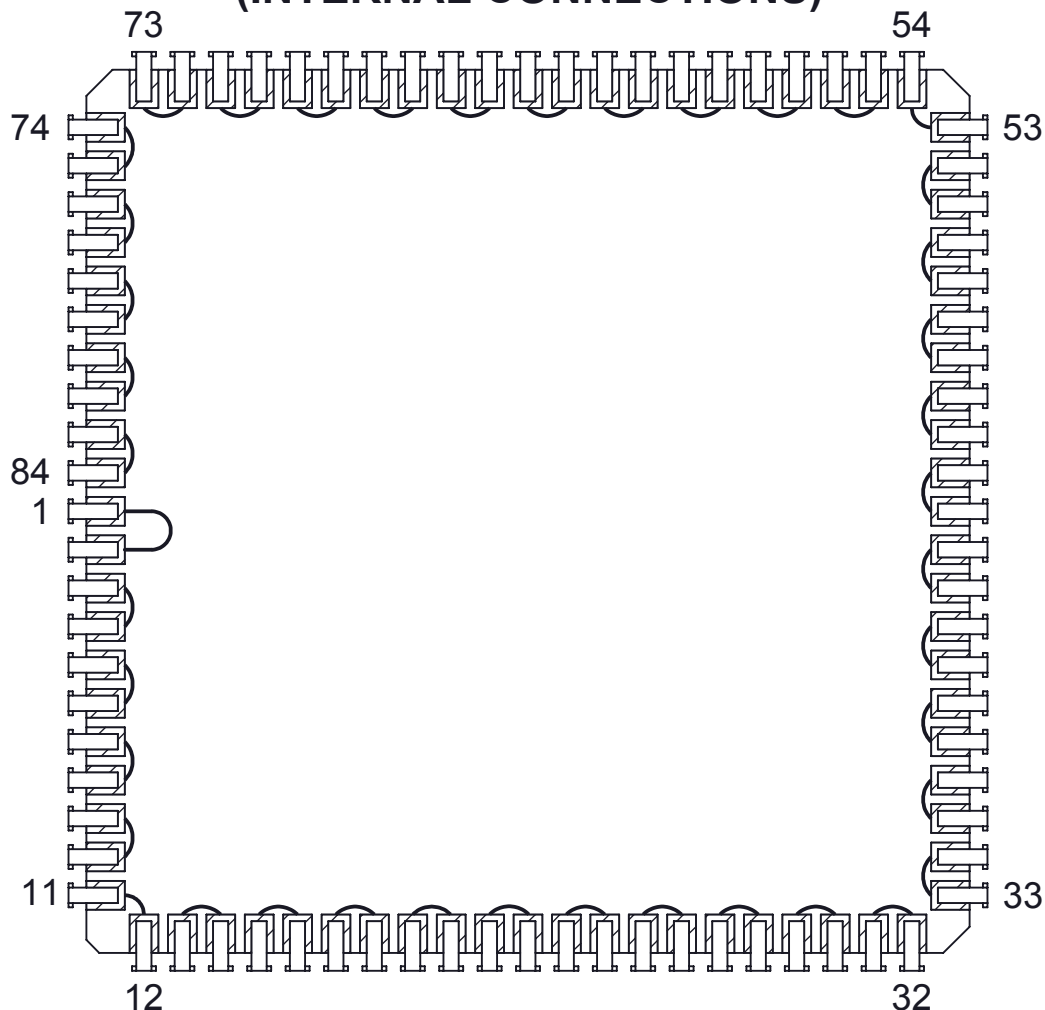

# CLCC84 - DAISY CHAIN TOP VIEW (INTERNAL CONNECTIONS)

**DAISY CHAIN  
NET LIST**

PINS	PINS	PINS	PINS	PINS	PINS	PINS
1 ~ 2	3 ~ 4	25 ~ 26	37 ~ 38	49 ~ 50	61 ~ 62	73 ~ 74
5 ~ 6	7 ~ 8	27 ~ 28	39 ~ 40	51 ~ 52	63 ~ 64	75 ~ 76
9 ~ 10	11 ~ 12	29 ~ 30	41 ~ 42	53 ~ 54	65 ~ 66	77 ~ 78
13 ~ 14	15 ~ 16	31 ~ 32	43 ~ 44	55 ~ 56	67 ~ 68	79 ~ 80
17 ~ 18	19 ~ 20	33 ~ 34	45 ~ 46	57 ~ 58	69 ~ 70	81 ~ 82
21 ~ 22	23 ~ 24	35 ~ 36	47 ~ 48	59 ~ 60	71 ~ 72	83 ~ 84

**NOTES:**

1. DAISY CHAIN WIRE BONDED TO INTERNAL PADS.
2. SEE NET LIST FOR CONNECTIONS BETWEEN PINS.
3. DRAWING NOT TO SCALE.

<b>TopLine®</b>			
TITLE CLCC84 - DAISY CHAIN PIN CONNECTIONS			
SCALE	SIZE A	DRAWING NO. 128419	REV A
DO NOT SCALE DRAWING			SHEET 1 OF 1