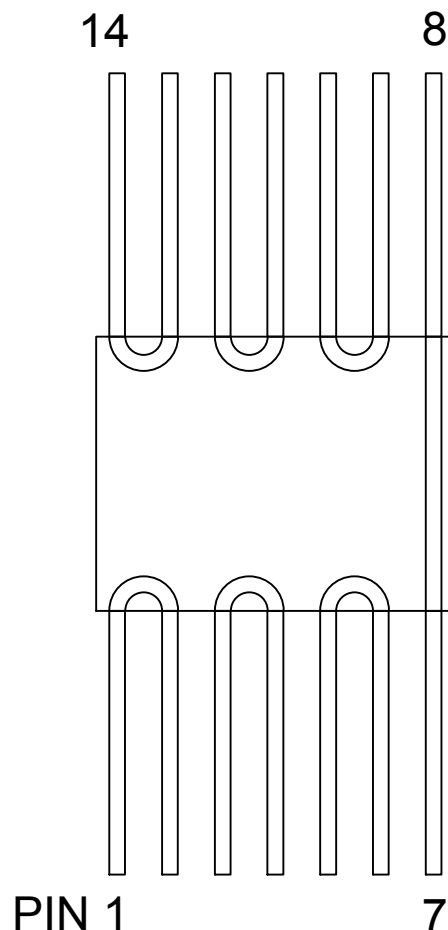

DAISY CHAIN TOP VIEW (INTERNAL CONNECTIONS)

DAISY CHAIN NET LIST	
PINS	PINS
1 ~ 2	9 ~ 10
3 ~ 4	11 ~ 12
5 ~ 6	13 ~ 14
7 ~ 8	

NOTES:

1. DAISY CHAIN WIRE BONDED TO INTERNAL PADS.
2. SEE NET LIST FOR CONNECTIONS BETWEEN PINS.
3. DRAWING NOT TO SCALE.

TopLine®			
TITLE		FP14 DAISY CHAIN PIN CONNECTIONS	
SCALE	SIZE	DRAWING NO.	REV
	A	121401	A
DO NOT SCALE DRAWING			SHEET 4 OF 15