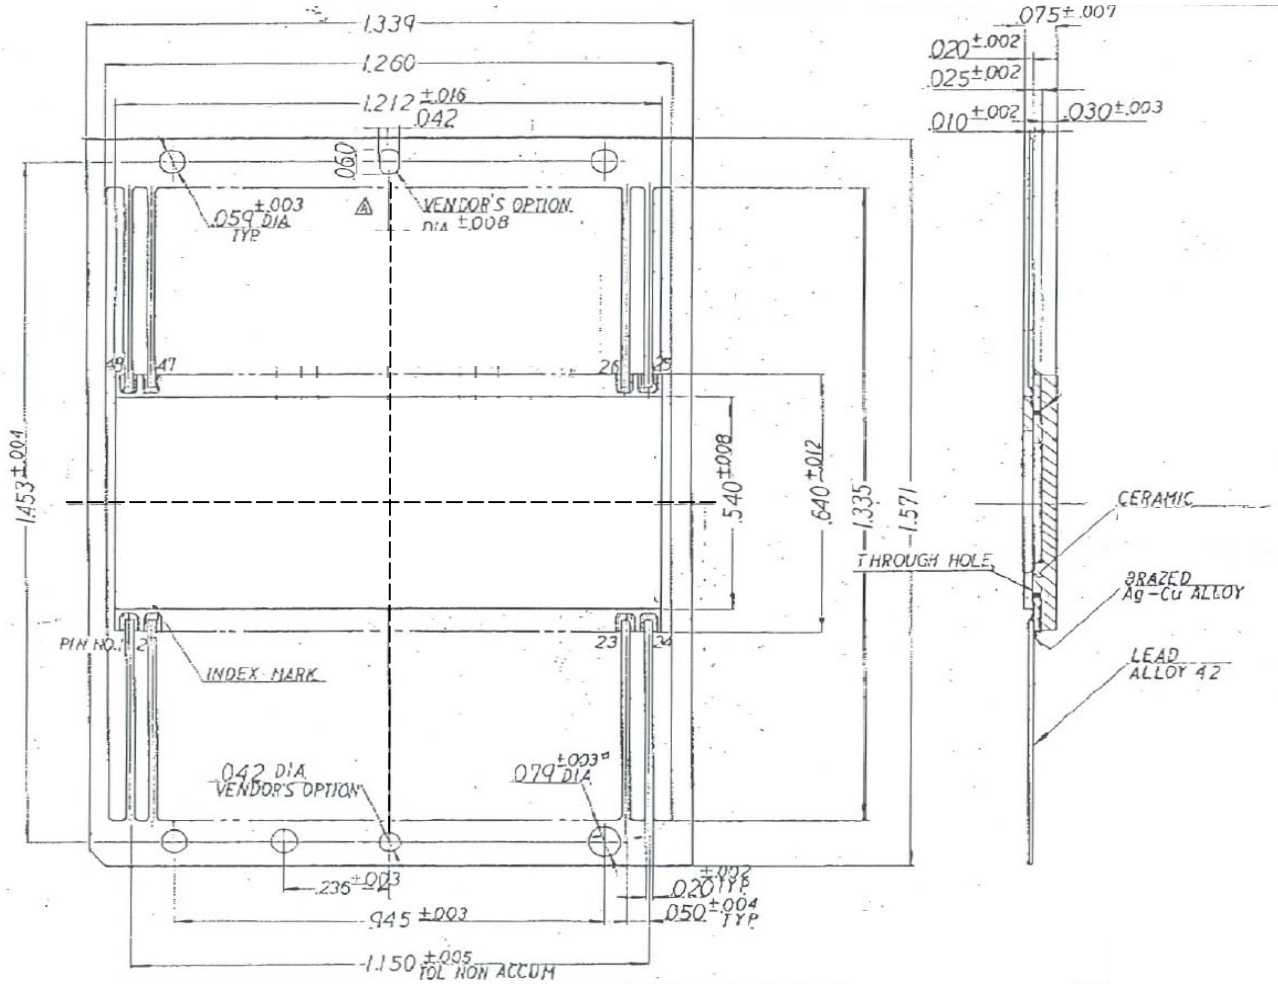

FP48F50R.64x1.21T

Flat Pack 48L
Body 0.64" x 1.21"

13

AMIC

42ED
-CU ALLOY

AD
LOY 42