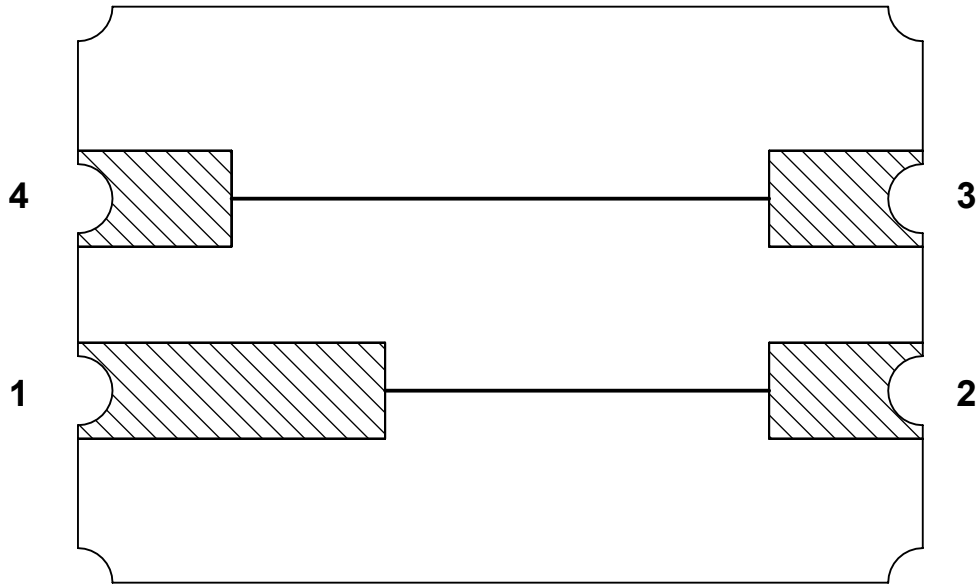

# LCC4 - DAISY CHAIN TOP VIEW (INTERNAL CONNECTIONS)

DAISY CHAIN NET LIST	
PINS	PINS
1 ~ 2	3 ~ 4

**NOTES:**

1. DAISY CHAIN WIRE BONDED TO INTERNAL PADS.
2. SEE NET LIST FOR CONNECTIONS BETWEEN PINS.
3. DRAWING NOT TO SCALE.

<b>TopLine<sup>®</sup></b>			
TITLE		LCC4 - DAISY CHAIN PIN CONNECTIONS	
SCALE	SIZE	DRAWING NO.	REV
	A	121404	A
DO NOT SCALE DRAWING			SHEET 1 OF 1