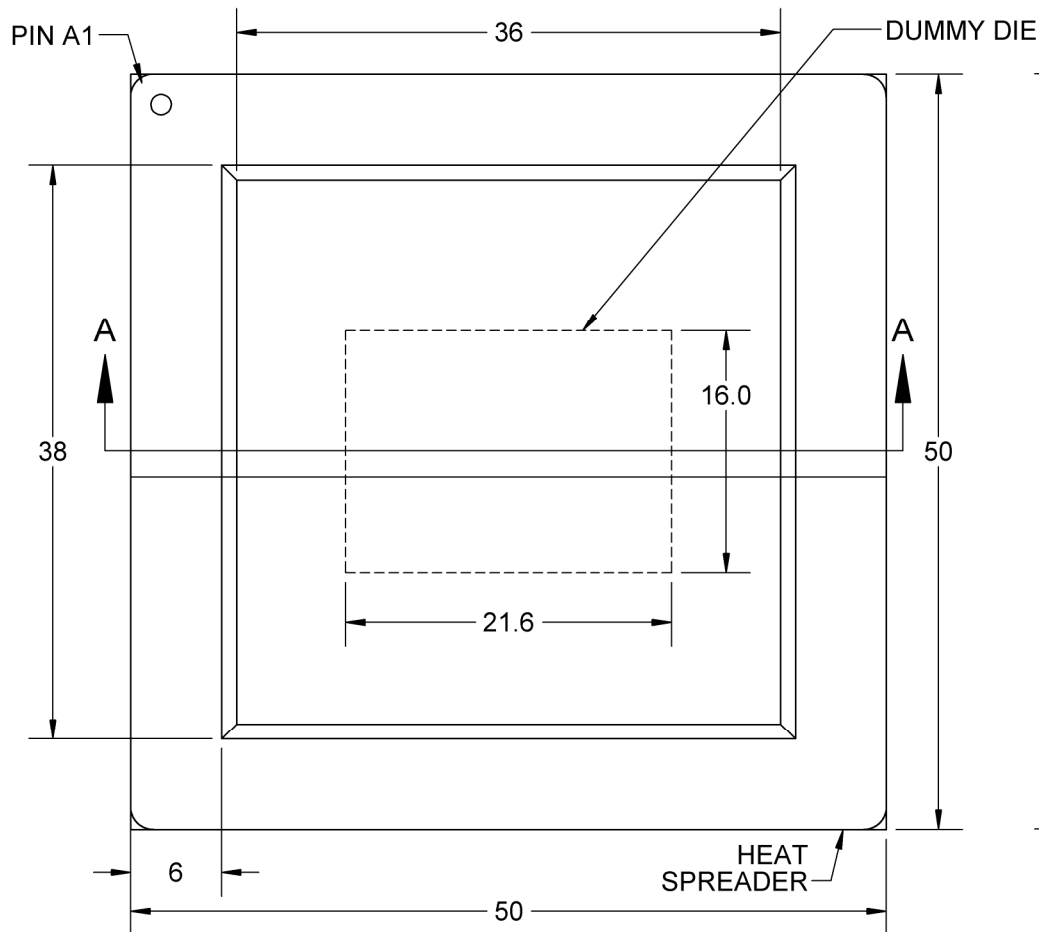

TOP VIEW

SECTION A-A

BOTTOM VIEW

Notes: (Unless Otherwise Specified).

- 1) ALL DIMENSIONS ARE IN MM.
- 2) SOLDER BALL ALLOY: SEE PART NUMBER TABLE.
- 3) BALL DIAMETER (BEFORE REFLOW): 0.61mm (24 MIL).
- 4) SOLDER MASK DEFINED PAD OPENING: 0.50mm (19.7 MIL).
- 5) PAD Cu DIAMETER: 0.55mm (21.7 MIL).
- 6) SUBSTRATE MATERIAL: ORGANIC.
- 7) DUMMY DIE Si (SILICON) 21.6 x 16 x .787mm.
- 8) DAISY CHAIN PATTERN (SEE PAGE 2).
- 9) MSL-3 RECOMMENDED BAKING 24 HOURS @ 125°C TO REMOVE MOISTURE PRIOR SOLDERING TO PC BOARD.

PART NUMBER TABLE

PART NUMBER	BALL ALLOY	PAD MATERIAL	RoHS	Si DIE
SLGA2377T1.0G20-DC497D	NONE	Cu-Ni-Au	YES	YES

APPROVALS	DATE	TopLine®			
DRAWN T. Au	5/7/2018				
ENG M. Hart	5/7/2018	TITLE SLGA2377T1.0G20-DC497D DAISY CHAIN DUMMY			
MFG		SCALE	SIZE	DRAWING NO.	REV
QA		2:1	A	514971	A
CUST		DO NOT SCALE DRAWING			SHEET 1 OF 6
REVISED					

PAD VIEW

TopLine®			
TITLE SLGA2377T1.0G20-DC497D DAISY CHAIN DUMMY			
SCALE 3.5:1	SIZE A	DRAWING NO. 514971	REV A
DO NOT SCALE DRAWING		SHEET 2 OF 6	

BOTTOM SIDE (TOP X-RAY VIEW)

TopLine®			
TITLE SLGA2377T1.0G20-DC497D DAISY CHAIN DUMMY			
SCALE 3.5:1	SIZE A	DRAWING NO. 514971	REV A
DO NOT SCALE DRAWING		SHEET 3 OF 6	

DO NOT SCALE DRAWING

SHEET 4 OF 6

MODEL

TOP VIEW

PAD VIEW

TopLine[®]

TITLE SLGA2377T1.0G20-DC497D
DAISY CHAIN DUMMY

SCALE 2:1	SIZE A	DRAWING NO. 514971	REV A
--------------	-----------	-----------------------	----------