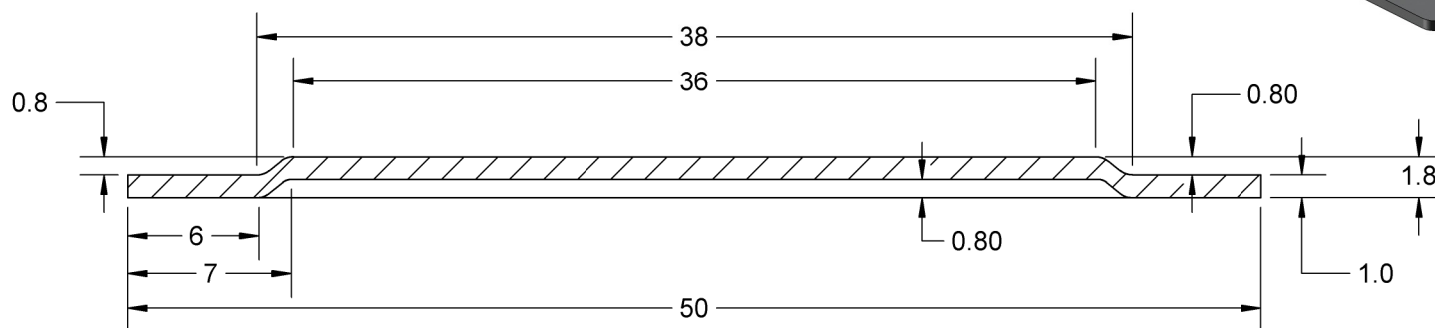

PAD VIEW

TopLine®			
TITLE SLGA2377T1.0G20-DC497D DAISY CHAIN DUMMY			
SCALE 3.5:1	SIZE A	DRAWING NO. 514971	REV A
DO NOT SCALE DRAWING		SHEET 2 OF 6	

BOTTOM SIDE (TOP X-RAY VIEW)

TopLine®			
TITLE SLGA2377T1.0G20-DC497D DAISY CHAIN DUMMY			
SCALE 3.5:1	SIZE A	DRAWING NO. 514971	REV A
DO NOT SCALE DRAWING		SHEET 3 OF 6	

HEAT SPREADER

TOP

MODEL

CAVITY

SECTION B-B
SCALE 3 : 1

TopLine[®]

TITLE SLGA2377T1.0G20-DC497D
DAISY CHAIN DUMMY

SCALE 2:1	SIZE A	DRAWING NO. 514971	REV A
--------------	-----------	-----------------------	----------

DO NOT SCALE DRAWING

SHEET 4 OF 6

MODEL

TOP VIEW

PAD VIEW

TopLine[®]

TITLE SLGA2377T1.0G20-DC497D
DAISY CHAIN DUMMY

SCALE 2:1	SIZE A	DRAWING NO. 514971	REV A
--------------	-----------	-----------------------	----------