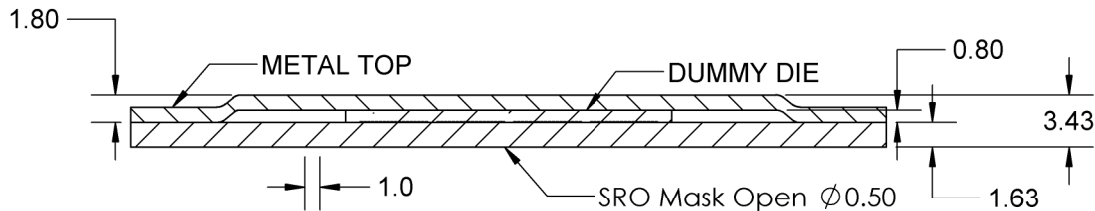

TOP VIEW

SECTION A-A

BOTTOM VIEW

Notes: (Unless Otherwise Specified).

- 1) ALL DIMENSIONS ARE IN MM.
- 2) SOLDER BALL ALLOY: SEE PART NUMBER TABLE.
- 3) BALL DIAMETER (BEFORE REFLOW): 0.61mm (24 MIL).
- 4) SOLDER MASK DEFINED PAD OPENING: 0.50mm (19.7 MIL).
- 5) PAD Cu DIAMETER: 0.55mm (21.7 MIL).
- 6) SUBSTRATE MATERIAL: ORGANIC.
- 7) DUMMY DIE Si (SILICON) 21.6 x 16 x .787mm.
- 8) DAISY CHAIN PATTERN (SEE PAGE 2).
- 9) MSL-3 RECOMMENDED BAKING 24 HOURS @ 125°C TO REMOVE MOISTURE PRIOR SOLDERING TO PC BOARD.

PART NUMBER TABLE

PART NUMBER	BALL ALLOY	PAD MATERIAL	RoHS	Si DIE
SLGA2377T1.0G20-DC497D	NONE	Cu-Ni-Au	YES	YES

APPROVALS	DATE	TopLine®			
DRAWN T. Au	5/7/2018				
ENG M. Hart	5/7/2018	TITLE SLGA2377T1.0G20-DC497D DAISY CHAIN DUMMY			
MFG		SCALE	SIZE	DRAWING NO.	REV
QA		2:1	A	514971	A
CUST		DO NOT SCALE DRAWING			SHEET 1 OF 6
REVISED					

PAD VIEW

TopLine®			
TITLE SLGA2377T1.0G20-DC497D DAISY CHAIN DUMMY			
SCALE 3.5:1	SIZE A	DRAWING NO. 514971	REV A
DO NOT SCALE DRAWING		SHEET 2 OF 6	

BOTTOM SIDE (TOP X-RAY VIEW)

TopLine®			
TITLE SLGA2377T1.0G20-DC497D DAISY CHAIN DUMMY			
SCALE 3.5:1	SIZE A	DRAWING NO. 514971	REV A
DO NOT SCALE DRAWING		SHEET 3 OF 6	

HEAT SPREADER

TOP

MODEL

CAVITY

SECTION B-B
SCALE 3 : 1

TopLine[®]

TITLE SLGA2377T1.0G20-DC497D
DAISY CHAIN DUMMY

SCALE 2:1	SIZE A	DRAWING NO. 514971	REV A
--------------	-----------	-----------------------	----------