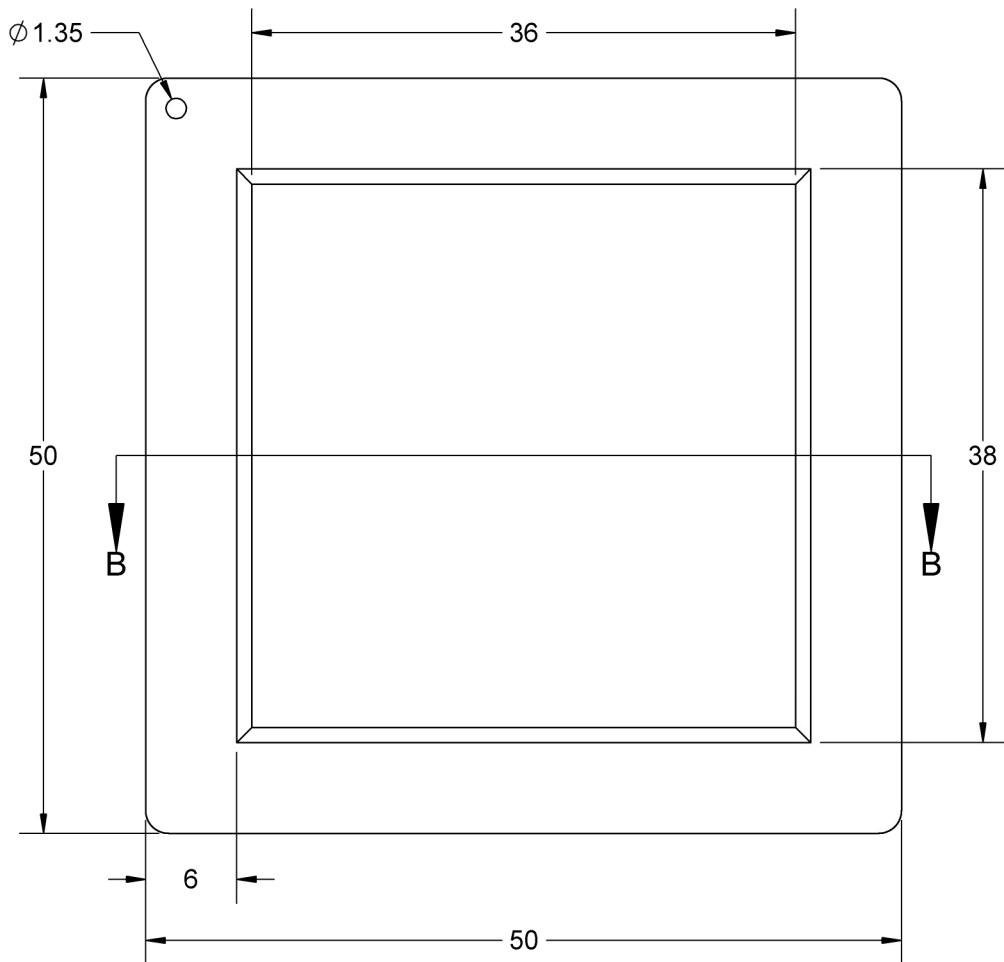

HEAT SPREADER

TOP

MODEL