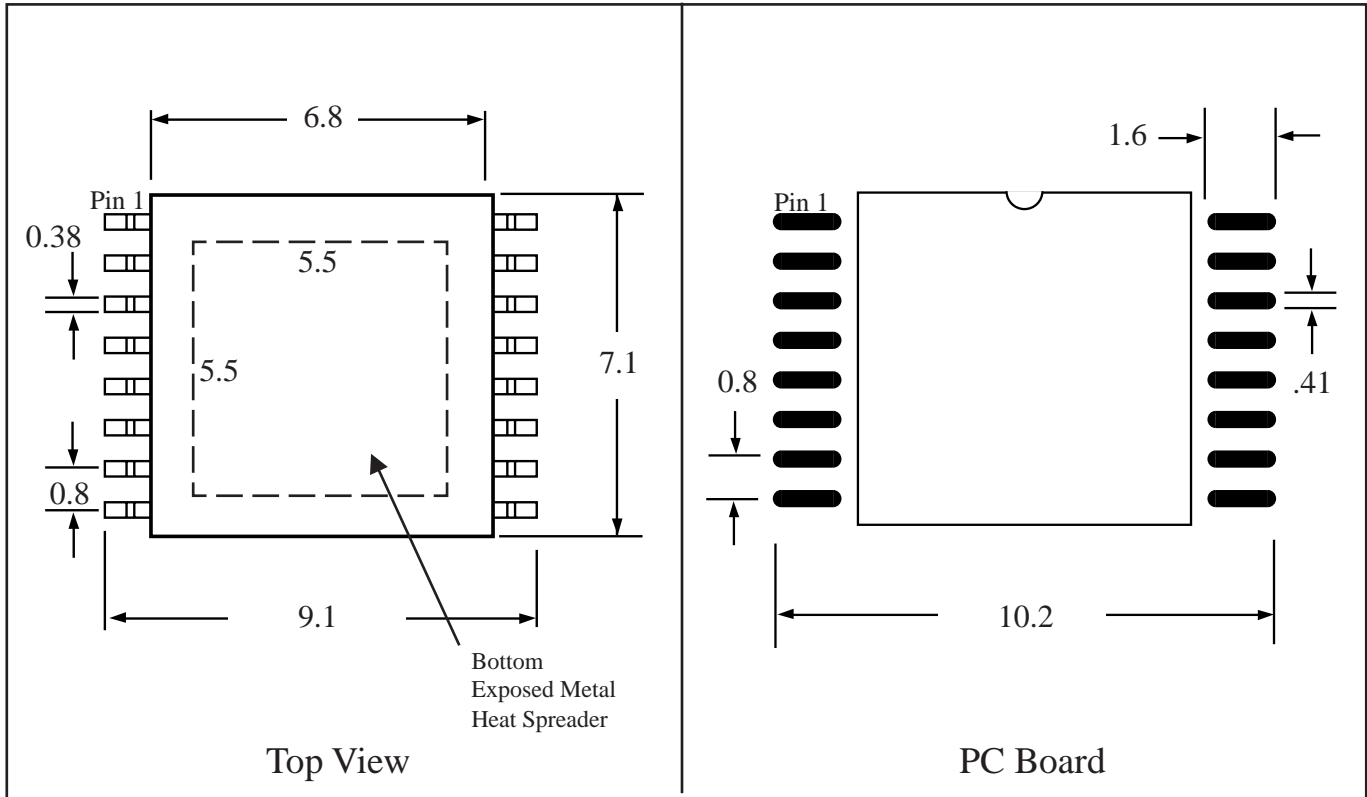

Part # **PFP16-F**

Leads **16** Pitch **0.8mm**

Body Size

Lead Free Nickel Palladium Leads

Tel 1-714-898-3830

info@toplinedummy.com

Dimensions = mm