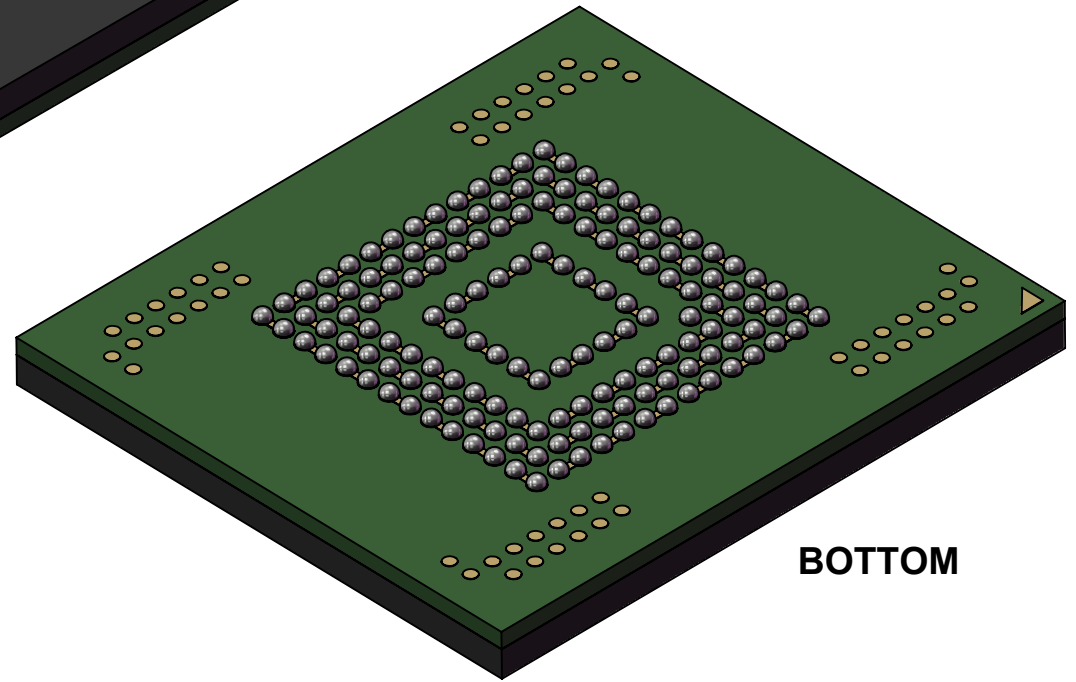

# MODEL

TOP

BOTTOM

**TopLine**<sup>®</sup>

TITLE BGA153T.5C-DC141D  
DAISY CHAIN

SCALE 8:1	SIZE A	DRAWING NO. 551413	REV A
--------------	-----------	-----------------------	----------

DO NOT SCALE DRAWING

SHEET 3 OF 3