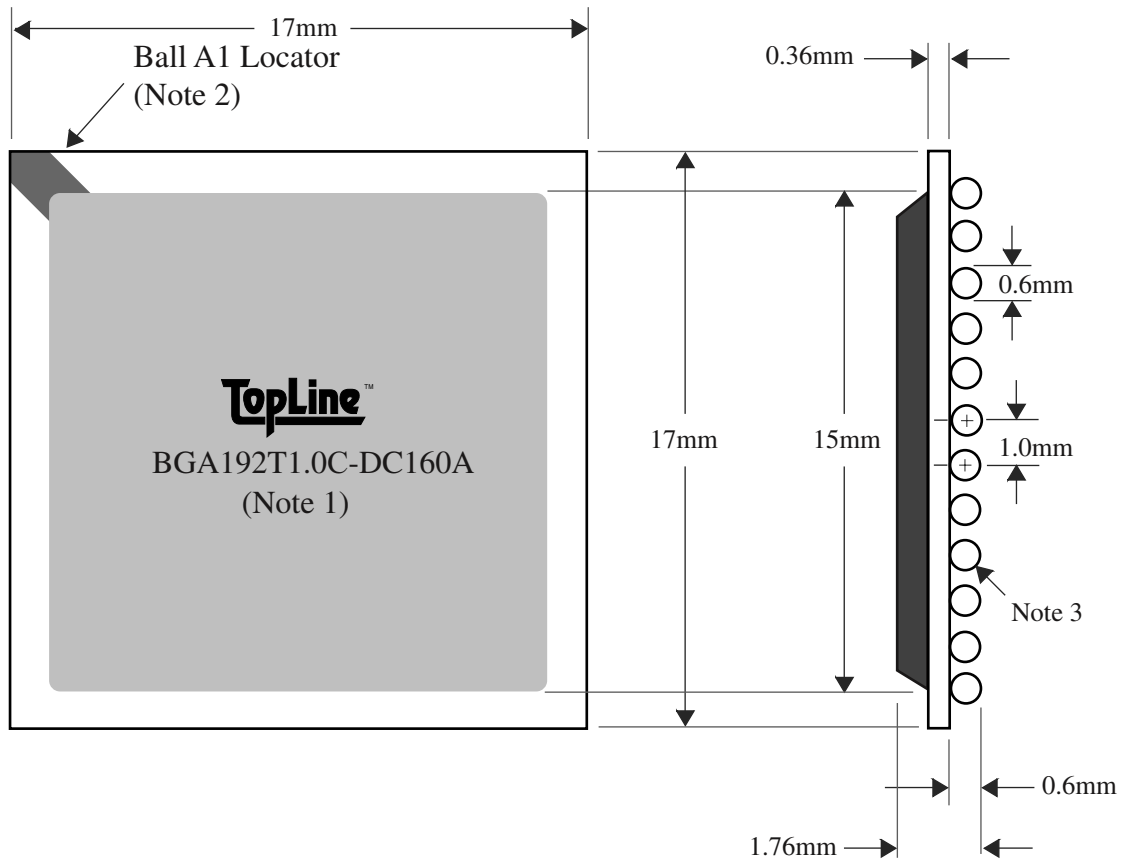

Lead Free BGA192T1.0C-DC160A

<u>BALLS</u>	<u>PITCH</u>	<u>SIZE</u>	<u>MATRIX</u>	<u>ROWS</u>	<u>CENTER</u>	<u>MAT'L</u>
192	1.0mm	17mm SQ	16 x 16	4	none	BT

BALL VIEW

BOTTOM SIDE (TOP X-RAY VIEW)

TEST VEHICLE BOARD

AFTER MOUNTING TO TEST BOARD

BGA192T1.0C-DC160A Lead Free

TEL 1-714-898-3830
info@topline.tv

<u>BALLS</u>	<u>PITCH</u>	<u>SIZE</u>	<u>MATRIX</u>	<u>ROWS</u>	<u>CENTER</u>	<u>MAT'L</u>
192	1.0mm	17mm SQ	16 x 16	4	none	BT

TOP VIEW

SIDE VIEW

NOTES		REVISIONS	
Note 1	Logo and part number centered White ink or laser marked	<u>Rev</u>	<u>Date</u> <u>Changes</u>
Note 2	Ball A1 locator mark positioned in corner		
Note 3	Ball Material: Sn96.5 Ag3.0 Cu0.5		
Note 4	Substrate Material: BT laminate		
		PACKAGING TRAYS	
		Tray BGATRAY17mm-6x15 Tray Quantity 90	