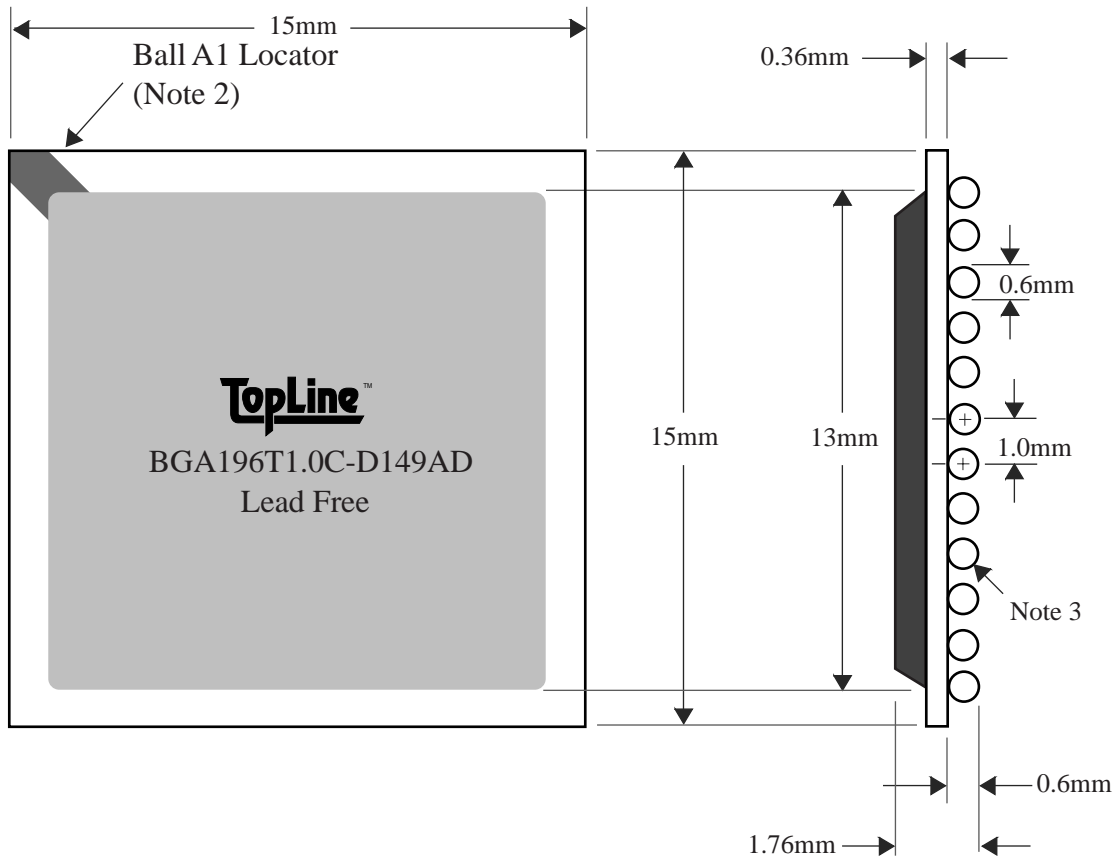

<u>BALLS</u>	<u>PITCH</u>	<u>SIZE</u>	<u>MATRIX</u>	<u>ROWS</u>	<u>CENTER</u>	<u>MAT'L</u>
196	1.0mm	15mm SQ	14 x 14	full	full	BT

BALL VIEW

BOTTOM SIDE (TOP X-RAY VIEW)

TEST VEHICLE BOARD

AFTER MOUNTING TO TEST BOARD

BGA196T1.0C-D149AD

TEL 1-714-898-3830
info@topline.tv

BALLS	PITCH	SIZE	MATRIX	ROWS	CENTER	MAT'L
196	1.0mm	15mm SQ	14 x 14	full	full	BT

TOP VIEW

SIDE VIEW

NOTES		REVISIONS	
Note 1	Logo and part number centered White ink or laser marked	Rev	Date Changes
Note 2	Ball A1 locator mark positioned in corner		
Note 3	Ball Material: Sn95.5/Ag4.0/Cu 0.5		
Note 4	Substrate Material: BT laminate		
		PACKAGING TRAYS	
		Tray BGATRAY15mm-7x18 Tray Quantity 126	