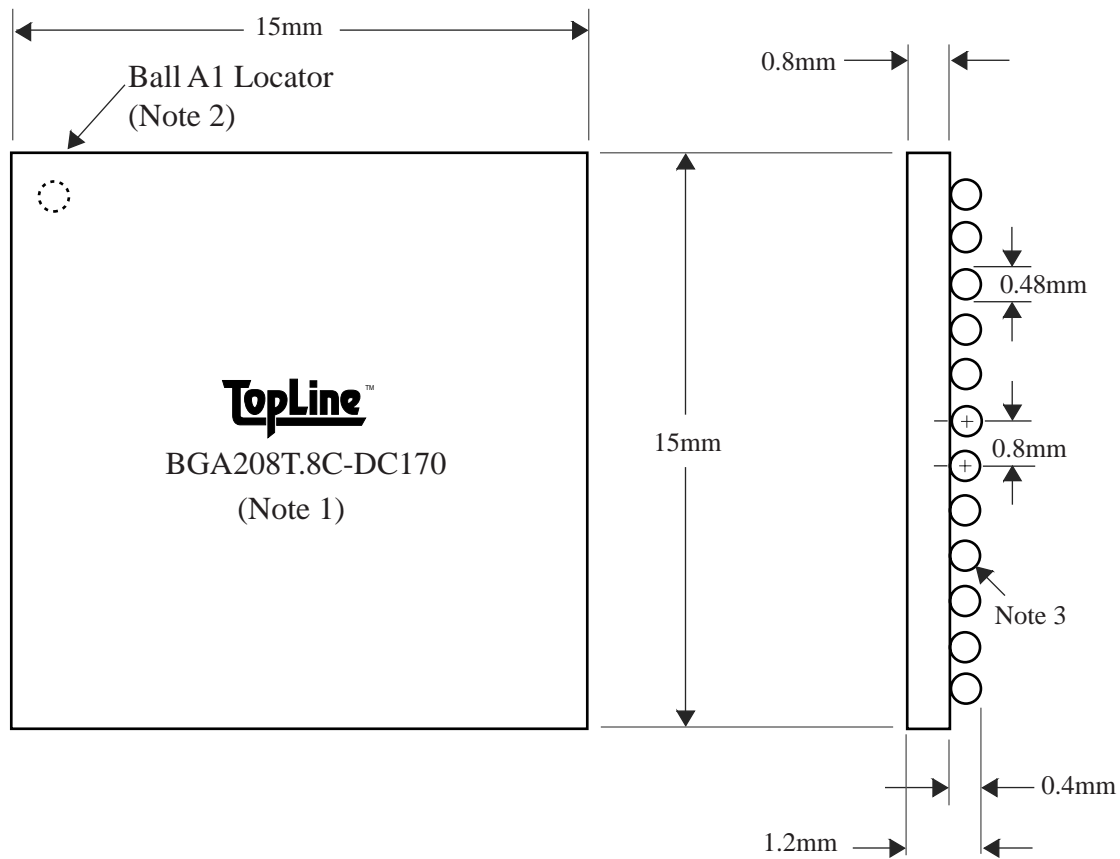

AFTER MOUNTING TO TEST BOARD

BGA208T.8C-DC170 Lead Free

TEL 1-714-898-3830
info@topline.tv

<u>BALLS</u>	<u>PITCH</u>	<u>SIZE</u>	<u>MATRIX</u>	<u>ROWS</u>	<u>CENTER</u>	<u>MAT'L</u>
208	0.8mm	15mm SQ	17 x 17	4	none	BT

TOP VIEW

SIDE VIEW

NOTES		REVISIONS		
Note 1	Logo and part number centered	<u>Rev</u>	<u>Date</u>	<u>Changes</u>
Note 2	Ball A1 locator mark positioned in corner			
Note 3	Ball Material: Sn95.5/Ag4.0/Cu0.5			
Note 4	Substrate Material: BT			
		PACKAGING TRAYS		
		Tray BGATRAY15mm-7x8 Tray Quantity 126		