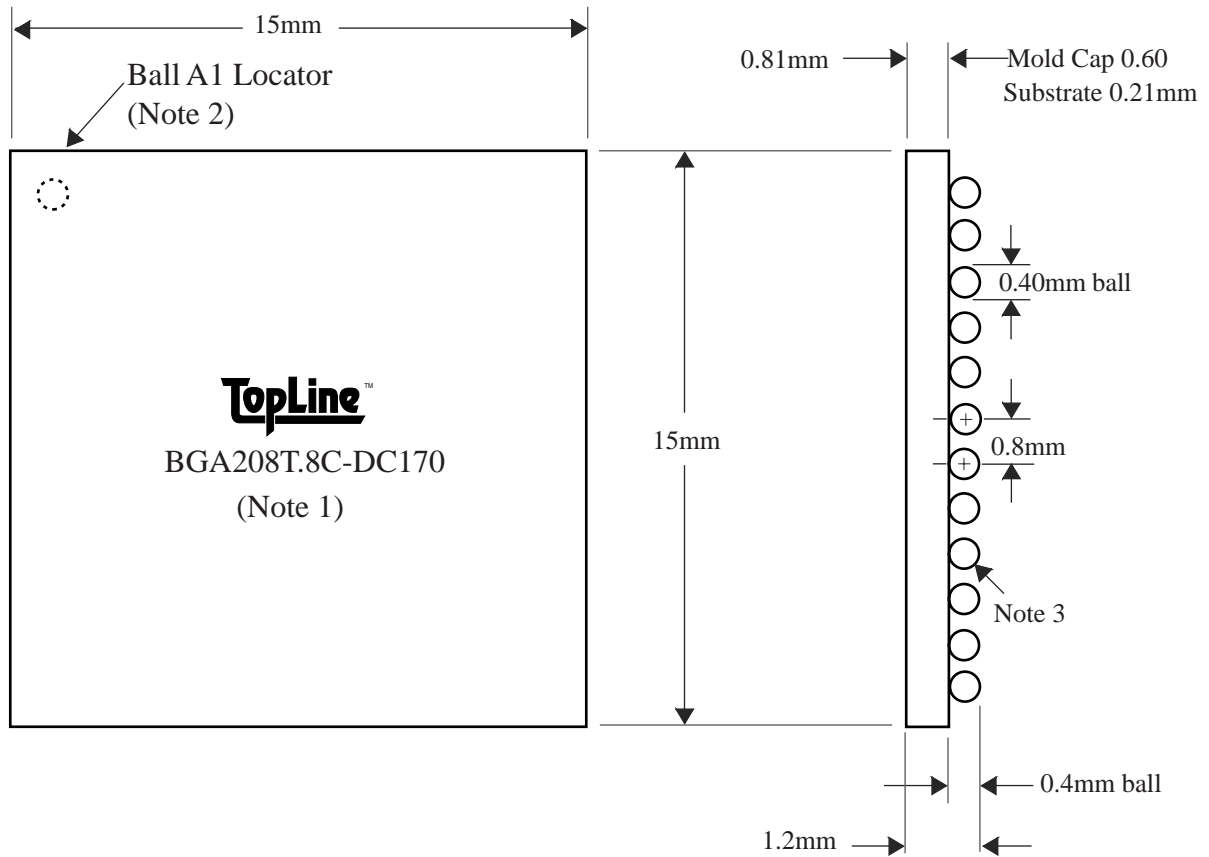

AFTER MOUNTING TO TEST BOARD

BGA208T.8C-DC170 Lead Free

TEL 1-714-898-3830
info@topline.tv

<u>BALLS</u>	<u>PITCH</u>	<u>SIZE</u>	<u>MATRIX</u>	<u>ROWS</u>	<u>CENTER</u>	<u>MAT'L</u>
208	0.8mm	15mm SQ	17 x 17	4	none	BT

TOP VIEW

SIDE VIEW

NOTES		REVISIONS		
Note 1	Logo and part number centered	<u>Rev</u>	<u>Date</u>	<u>Changes</u>
Note 2	Ball A1 locator mark positioned in corner			
Note 3	Ball Material: Sn96.5/Ag3.0/Cu0.5			
Note 4	Substrate Material: BT			
		PACKAGING TRAYS		
		Tray BGATRAY15mm-7x8 Tray Quantity 126		