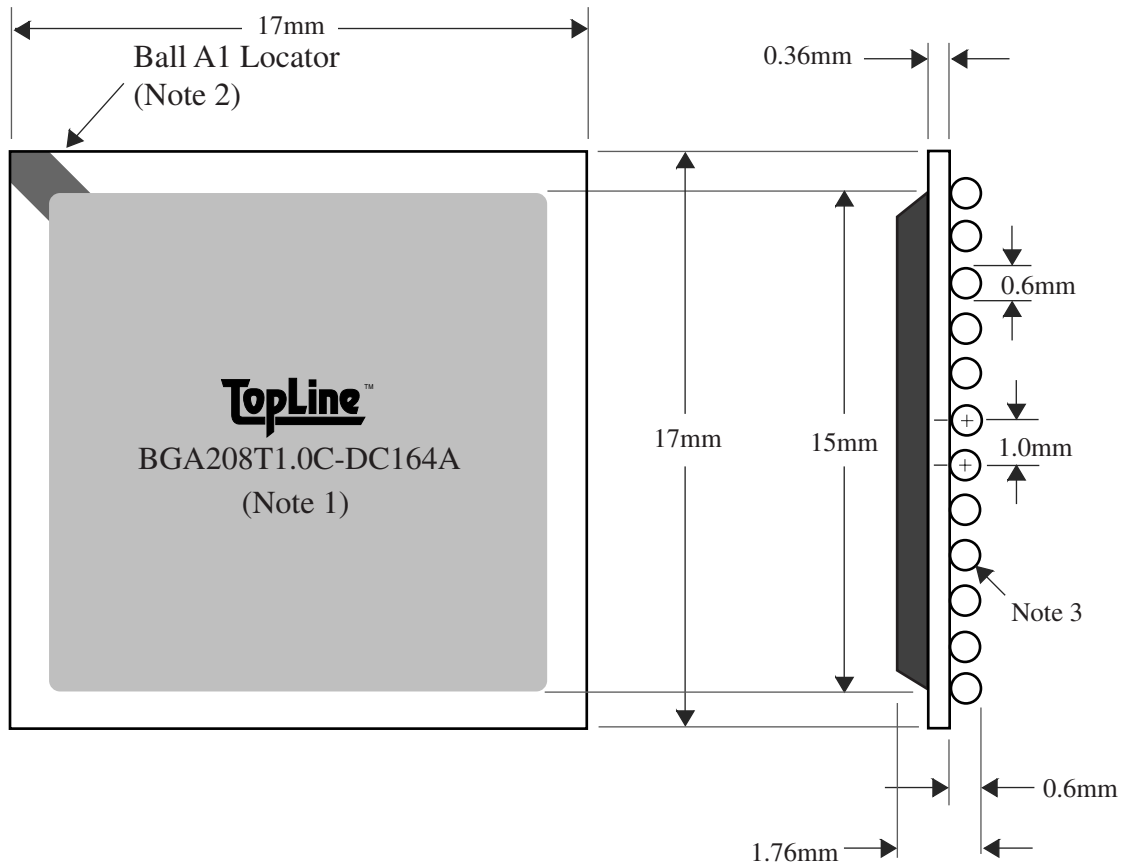

BALLS	PITCH	SIZE	MATRIX	ROWS	CENTER	MAT'L
208	1.0mm	17mm SQ	16 x 16	4	4 x 4	BT

BALL VIEW

BOTTOM SIDE (TOP X-RAY VIEW)

TEST VEHICLE BOARD

AFTER MOUNTING TO TEST BOARD

BGA208T1.0C-DC164A LEAD FREE

TEL 1-714-898-3830
info@topline.tv

BALLS	PITCH	SIZE	MATRIX	ROWS	CENTER	MAT'L
208	1.0mm	17mm SQ	16 x 16	4	4 x 4	BT

TOP VIEW

SIDE VIEW

NOTES		REVISIONS	
Note 1	Logo and part number centered White ink or laser marked	Rev	Date Changes
Note 2	Ball A1 locator mark positioned in corner		
Note 3	Ball Material: Sn96.5 Ag3.0 Cu0.5		
Note 4	Substrate Material: BT laminate		
		PACKAGING TRAYS	
		Tray BGATRAY17mm-6x15 Tray Quantity 90	