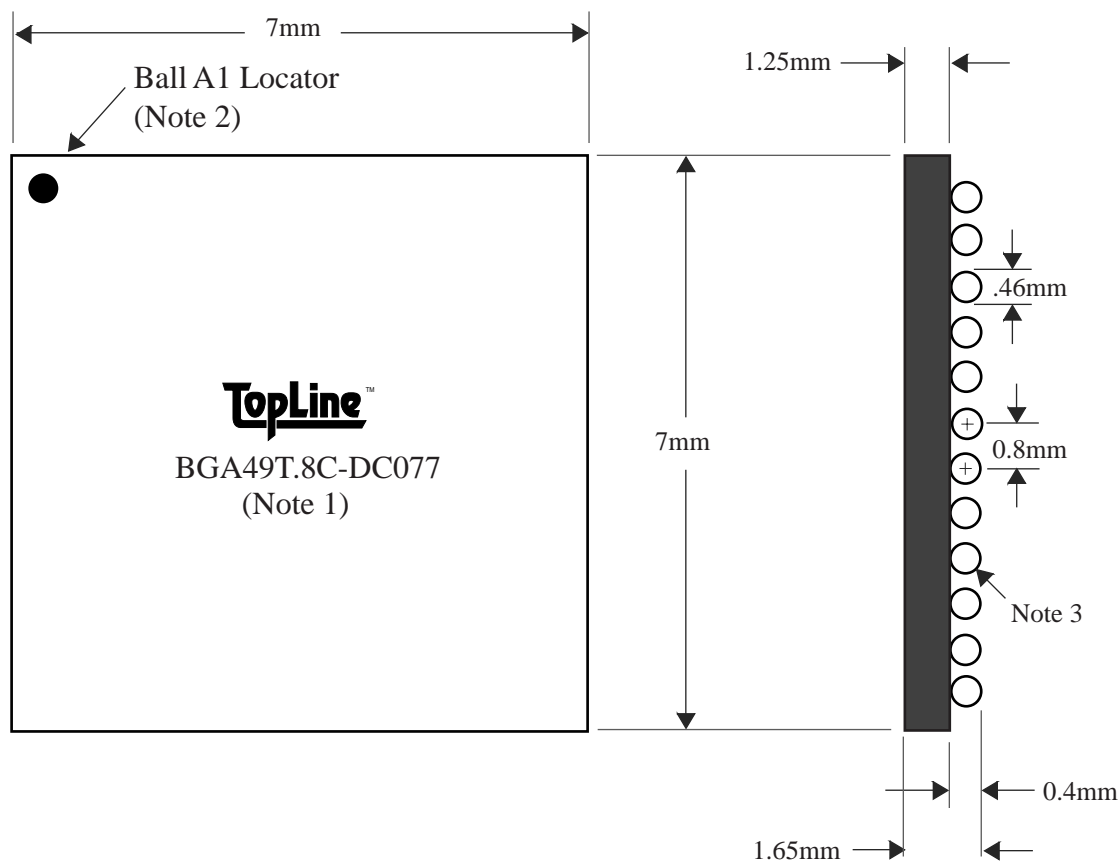

<u>BALLS</u>	<u>PITCH</u>	<u>SIZE</u>	<u>MATRIX</u>	<u>ROWS</u>	<u>CENTER</u>	<u>MAT'L</u>
49	0.8mm	7mm SQ	7 x 7	full	full	BT

BALL VIEW

BOTTOM SIDE (TOP X-RAY VIEW)

TEST VEHICLE BOARD

AFTER MOUNTING TO TEST BOARD

BGA49T.8C-DC077 Lead Free

TEL 1-714-898-3830
info@topline.tv

<u>BALLS</u>	<u>PITCH</u>	<u>SIZE</u>	<u>MATRIX</u>	<u>ROWS</u>	<u>CENTER</u>	<u>MAT'L</u>
49	0.8mm	7mm SQ	7 x 7	full	full	BT

TOP VIEW

SIDE VIEW

NOTES		REVISIONS		
Note 1	Logo and part number centered White ink or laser marked	Rev	Date	Changes
Note 2	Ball A1 locator mark positioned in corner			
Note 3	Ball Material: Sn95.5 Ag3.0 Cu0.5			
Note 4	Substrate Material: BT laminate			
		PACKAGING TRAYS		
		Tray BGATRAY7mm-14x34 Tray Quantity 476		