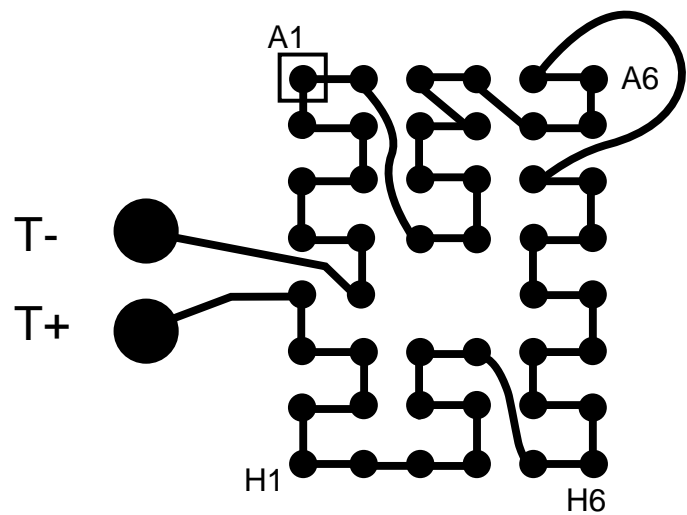

BALLS	PITCH	SIZE	MATRIX	ROWS	CENTER	MAT'L
46	0.75mm	5.76 x 7.87mm	6 x 8	full	full	Polyimide

BALL VIEW

BOTTOM SIDE (TOP X-RAY VIEW)

TEST VEHICLE BOARD

AFTER MOUNTING TO TEST BOARD

CSP46T.75F-DC24 Lead Free

TEL 1-714-898-3830
info@toplinedummy.com

<u>BALLS</u>	<u>PITCH</u>	<u>SIZE</u>	<u>MATRIX</u>	<u>ROWS</u>	<u>CENTER</u>	<u>MAT'L</u>
46	0.75mm	5.76 x 7.87mm	6 x 8	full	full	Polyimide

TOP VIEW

SIDE VIEW

NOTES		REVISIONS		
Note 1	Logo and part number centered	<u>Rev</u>	<u>Date</u>	<u>Changes</u>
Note 2	Ball A1 locator mark positioned in corner			
Note 3	Ball Material: Sn96.5Ag3.5(Pb Free)	PACKAGING TRAYS		
Note 4	Substrate Material: Polyimide Tape	Tray H44-TV46-01B Tray Quantity 99 Tray Suppliers (ref): FLOUROWARE H44-TV46-01B BOTTOM H44-TV46-03 COVER		