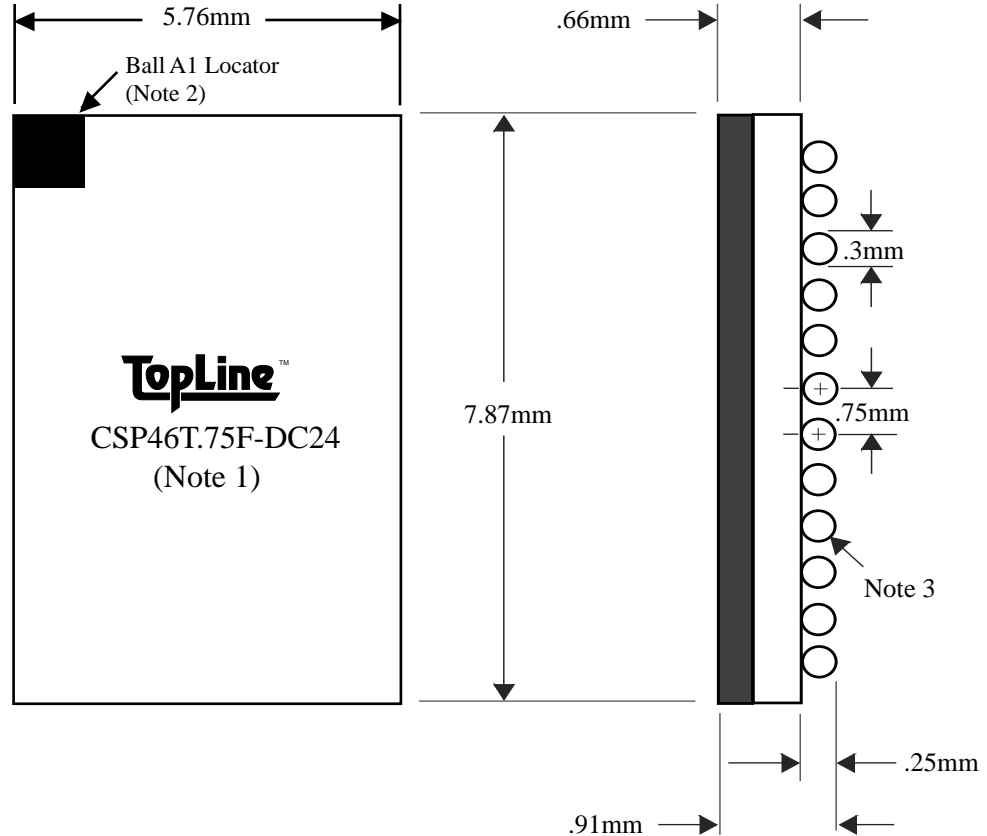

BALLS	PITCH	SIZE	MATRIX	ROWS	CENTER	MAT'L
46	0.75mm	5.76 x 7.87mm	6 x 8	full	full	Polyimide

BALL VIEW

BOTTOM SIDE (TOP X-RAY VIEW)

TEST VEHICLE BOARD

AFTER MOUNTING TO TEST BOARD

CSP46T.75F-DC24 Lead Free

TEL 1-714-898-3830
info@toplinedummy.com

<u>BALLS</u>	<u>PITCH</u>	<u>SIZE</u>	<u>MATRIX</u>	<u>ROWS</u>	<u>CENTER</u>	<u>MAT'L</u>
46	0.75mm	5.76 x 7.87mm	6 x 8	full	full	Polyimide

TOP VIEW

SIDE VIEW

NOTES		REVISIONS		
Note 1	Logo and part number centered	<u>Rev</u>	<u>Date</u>	<u>Changes</u>
Note 2	Ball A1 locator mark positioned in corner			
Note 3	Ball Material: Sn96.5Ag3.5(Pb Free)	PACKAGING TRAYS		
Note 4	Substrate Material: Polyimide Tape	Tray H44-TV46-01B Tray Quantity 99 Tray Suppliers (ref): FLOUROWARE H44-TV46-01B BOTTOM H44-TV46-03 COVER		