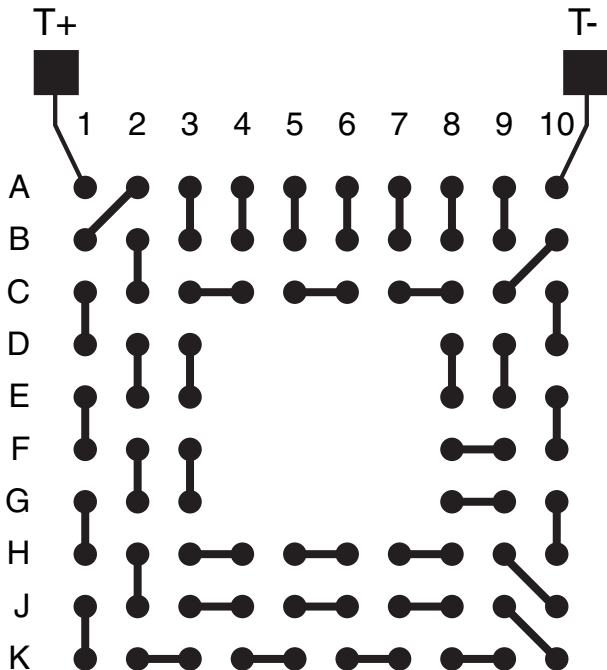

LEAD FREE CSP84T.5C-DC104

<u>BALLS</u>	<u>PITCH</u>	<u>SIZE</u>	<u>MATRIX</u>	<u>ROWS</u>	<u>CENTER</u>	<u>MAT'L</u>
84	0.5mm	6mm SQ	10 x 10	3	none	BT

BALL VIEW

BOTTOM SIDE (TOP X-RAY VIEW)

TEST VEHICLE BOARD

AFTER MOUNTING TO TEST BOARD

CSP84T.5C-DC104 LEAD FREE

TEL 1-714-898-3830
info@topline.tv

<u>BALLS</u>	<u>PITCH</u>	<u>SIZE</u>	<u>MATRIX</u>	<u>ROWS</u>	<u>CENTER</u>	<u>MAT'L</u>
84	0.5mm	6mm SQ	10 x 10	3	none	BT

TOP VIEW

SIDE VIEW

NOTES		REVISIONS		
Note 1	Logo and part number centered White ink or laser marked	<u>Rev</u>	<u>Date</u>	<u>Changes</u>
Note 2	Ball A1 locator mark positioned in corner			
Note 3	Ball Material: Sn95.5 / Ag4.0 / Cu0.5	PACKAGING TRAYS		
Note 4	Substrate Material: BT laminate	Tray BGATRAY6mm-16x38 Tray Quantity 608		