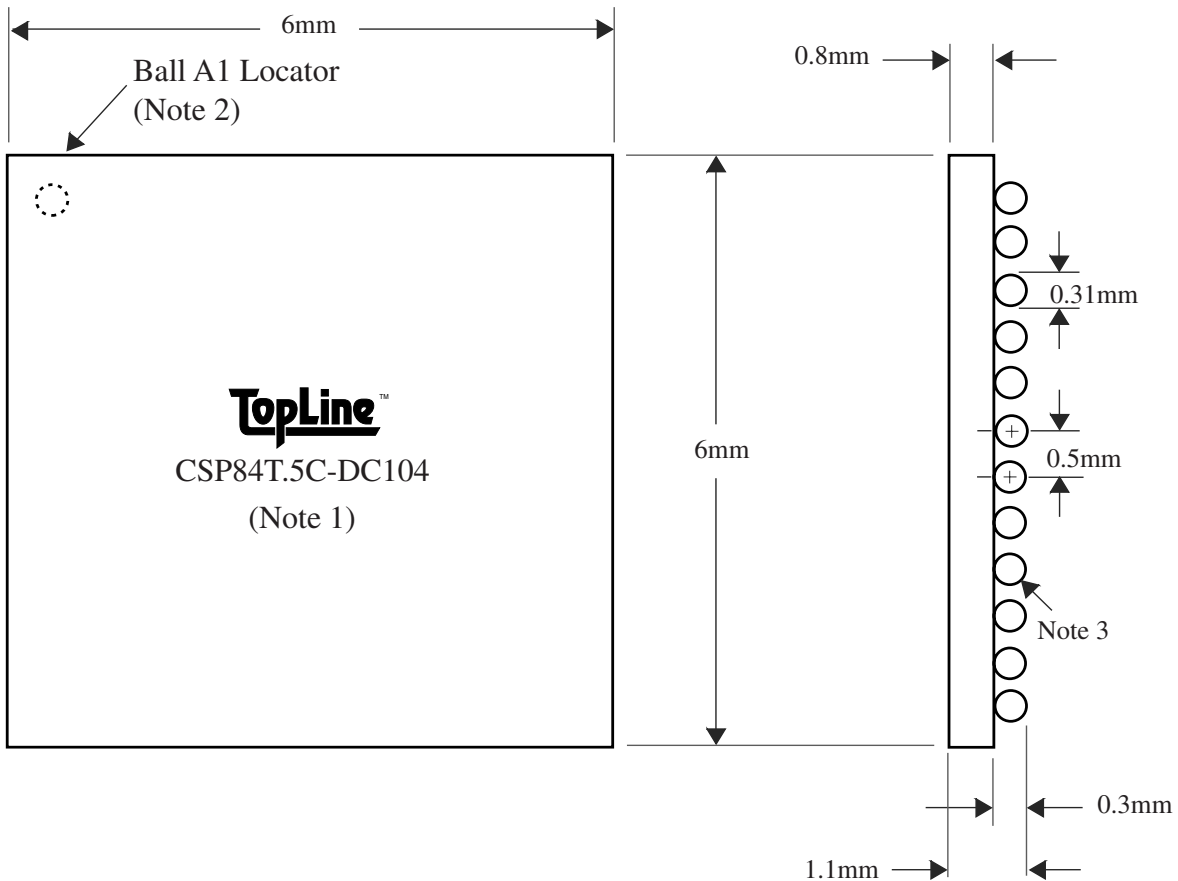

LEAD FREE CSP84T.5C-DC104

<u>BALLS</u>	<u>PITCH</u>	<u>SIZE</u>	<u>MATRIX</u>	<u>ROWS</u>	<u>CENTER</u>	<u>MAT'L</u>
84	0.5mm	6mm SQ	10 x 10	3	none	BT

BALL VIEW

BOTTOM SIDE (TOP X-RAY VIEW)

TEST VEHICLE BOARD

AFTER MOUNTING TO TEST BOARD

CSP84T.5C-DC104 LEAD FREE

TEL 1-714-898-3830
info@topline.tv

<u>BALLS</u>	<u>PITCH</u>	<u>SIZE</u>	<u>MATRIX</u>	<u>ROWS</u>	<u>CENTER</u>	<u>MAT'L</u>
84	0.5mm	6mm SQ	10 x 10	3	none	BT

TOP VIEW

SIDE VIEW

NOTES		REVISIONS		
Note 1	Logo and part number centered White ink or laser marked	<u>Rev</u>	<u>Date</u>	<u>Changes</u>
Note 2	Ball A1 locator mark positioned in corner			
Note 3	Ball Material: Sn95.5 / Ag4.0 / Cu0.5	PACKAGING TRAYS		
Note 4	Substrate Material: BT laminate	Tray BGATRAY6mm-16x38 Tray Quantity 608		