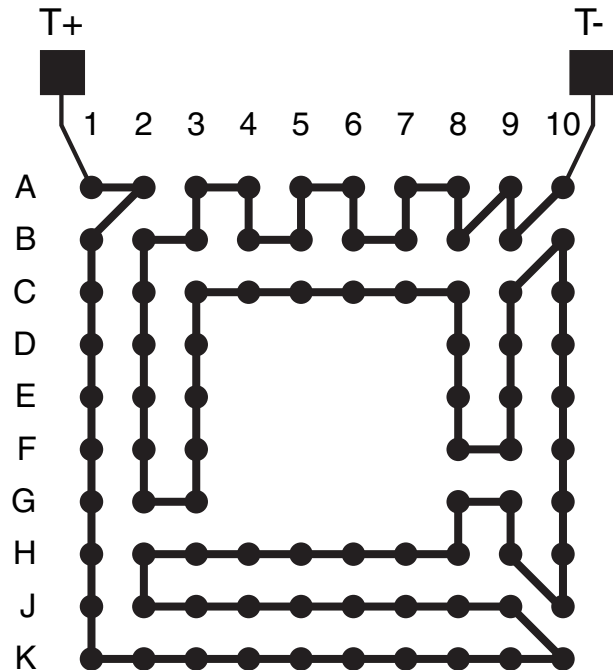

LEAD FREE CSP84T.5C-DC104

<u>BALLS</u>	<u>PITCH</u>	<u>SIZE</u>	<u>MATRIX</u>	<u>ROWS</u>	<u>CENTER</u>	<u>MAT'L</u>
84	0.5mm	6mm SQ	10 x 10	3	none	BT

BALL VIEW

BOTTOM SIDE (TOP X-RAY VIEW)

TEST VEHICLE BOARD

AFTER MOUNTING TO TEST BOARD

CSP84T.5C-DC104 LEAD FREE

TEL 1-714-898-3830
info@topline.tv

<u>BALLS</u>	<u>PITCH</u>	<u>SIZE</u>	<u>MATRIX</u>	<u>ROWS</u>	<u>CENTER</u>	<u>MAT'L</u>
84	0.5mm	6mm SQ	10 x 10	3	none	BT

TOP VIEW

SIDE VIEW

NOTES		REVISIONS		
Note 1	Logo and part number centered White ink or laser marked	<u>Rev</u>	<u>Date</u>	<u>Changes</u>
Note 2	Ball A1 locator mark positioned in corner			
Note 3	Ball Material: Sn95.5 / Ag4.0 / Cu0.5	PACKAGING TRAYS		
Note 4	Substrate Material: BT laminate	Tray BGATRAY6mm-16x38 Tray Quantity 608		