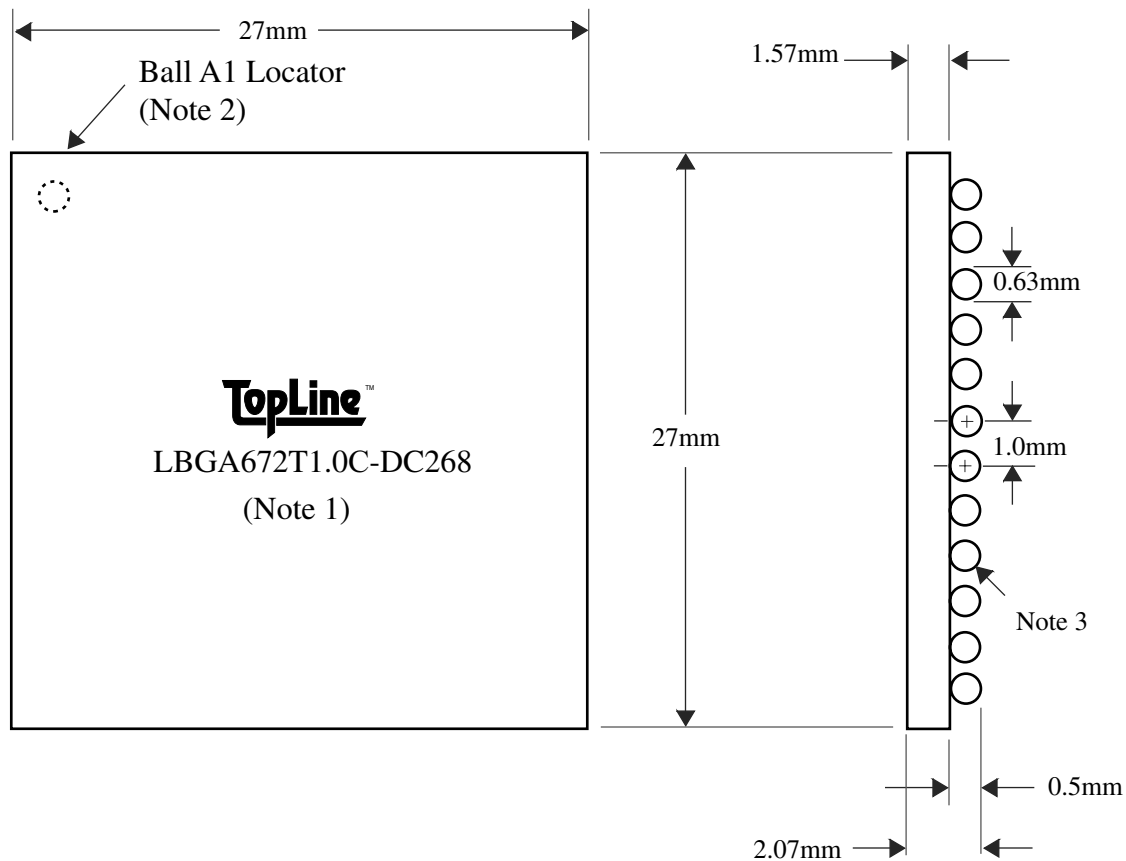

<u>BALLS</u>	<u>PITCH</u>	<u>SIZE</u>	<u>MATRIX</u>	<u>ROWS</u>	<u>CENTER</u>	<u>MAT'L</u>
672	1.0mm	27mm SQ	full	26x26	full	FR4

BALL VIEW

BOTTOM SIDE (TOP X-RAY VIEW)

TEST VEHICLE BOARD

AFTER MOUNTING TO TEST BOARD

LBGA672T1.0C-DC268 Lead Free

TEL 1-714-898-3830
info@topline.tv

<u>BALLS</u>	<u>PITCH</u>	<u>SIZE</u>	<u>MATRIX</u>	<u>ROWS</u>	<u>CENTER</u>	<u>MAT'L</u>
672	1.0mm	27mm SQ	full	26x26	full	FR4

TOP VIEW

SIDE VIEW

NOTES		REVISIONS		
Note 1	Logo and part number centered	<u>Rev</u>	<u>Date</u>	<u>Changes</u>
Note 2	Ball A1 locator mark positioned in corner			
Note 3	Ball Material: Sn96.5/Ag3.0/Cu0.5			
Note 4	Substrate Material: FR4			
		PACKAGING TRAYS		
		Tray BGATRAY27mm-4x10		
		Tray Qty 40		