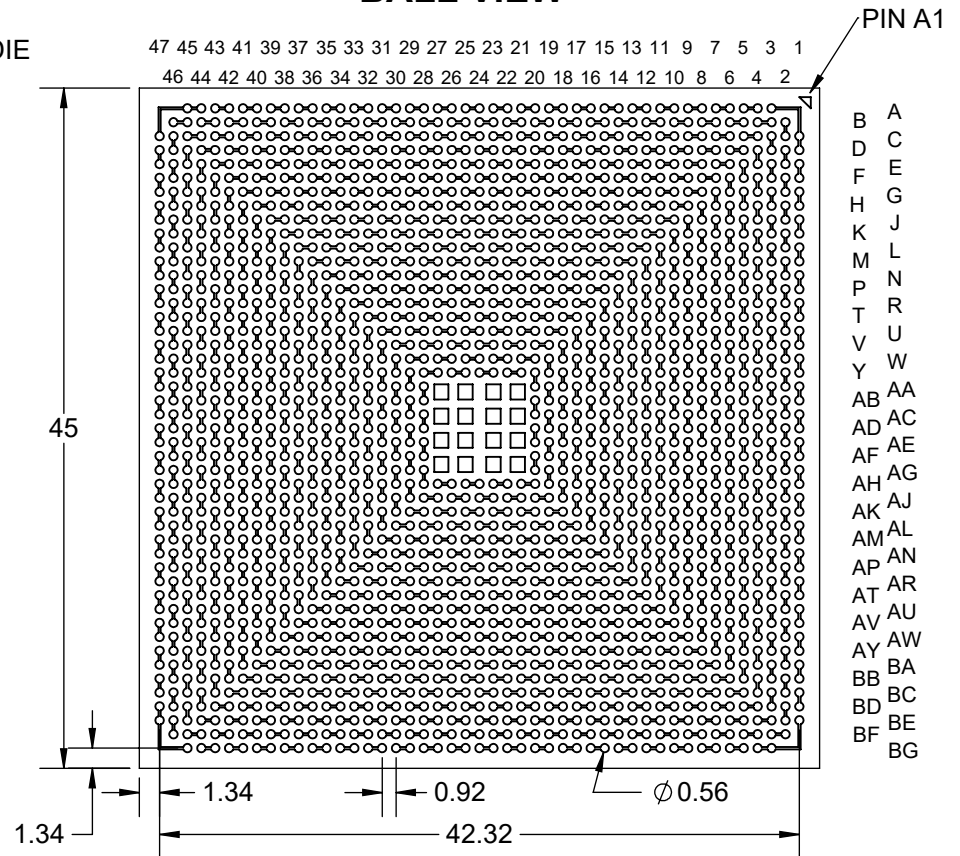

### TOP VIEW

### BALL VIEW

SECTION A-A

Notes: (Unless Otherwise Specified).

- 1) ALL DIMENSIONS ARE IN MM.
- 2) SOLDER BALL ALLOY: SEE PART NUMBER TABLE.
- 3) BALL DIAMETER (BEFORE REFLOW): 0.56mm (22 MIL).
- 4) SOLDER MASK DEFINED PAD OPENING: 0.45mm (17.7 MIL).
- 5) PAD Cu DIAMETER: 0.56mm (22 MIL).
- 6) SUBSTRATE MATERIAL: BT (ALTERNATIVE AVAILABLE).
- 7) DUMMY DIE Si (SILICON) 17.78 x 25.75 x 0.797mm MAX.
- 8) DAISY CHAIN PATTERN (SEE PAGE 2).
- 9) MSL-3 RECOMMENDED BAKING 24 HOURS @ 125°C TO REMOVE MOISTURE PRIOR SOLDERING TO PC BOARD.

# BALL VIEW

<b>TopLine®</b>			
TITLE SBGA2148T.92C-DC477D DAISY CHAIN DUMMY			
SCALE 4:1	SIZE A	DRAWING NO. 594771	REV A
DO NOT SCALE DRAWING		SHEET 2 OF 6	

# BOTTOM SIDE (TOP X-RAY VIEW)

<b>TopLine®</b>			
TITLE		SBGA2148T.92C-DC477D DAISY CHAIN DUMMY	
SCALE	SIZE	DRAWING NO.	REV
4:1	A	594771	A
DO NOT SCALE DRAWING			SHEET 3 OF 6