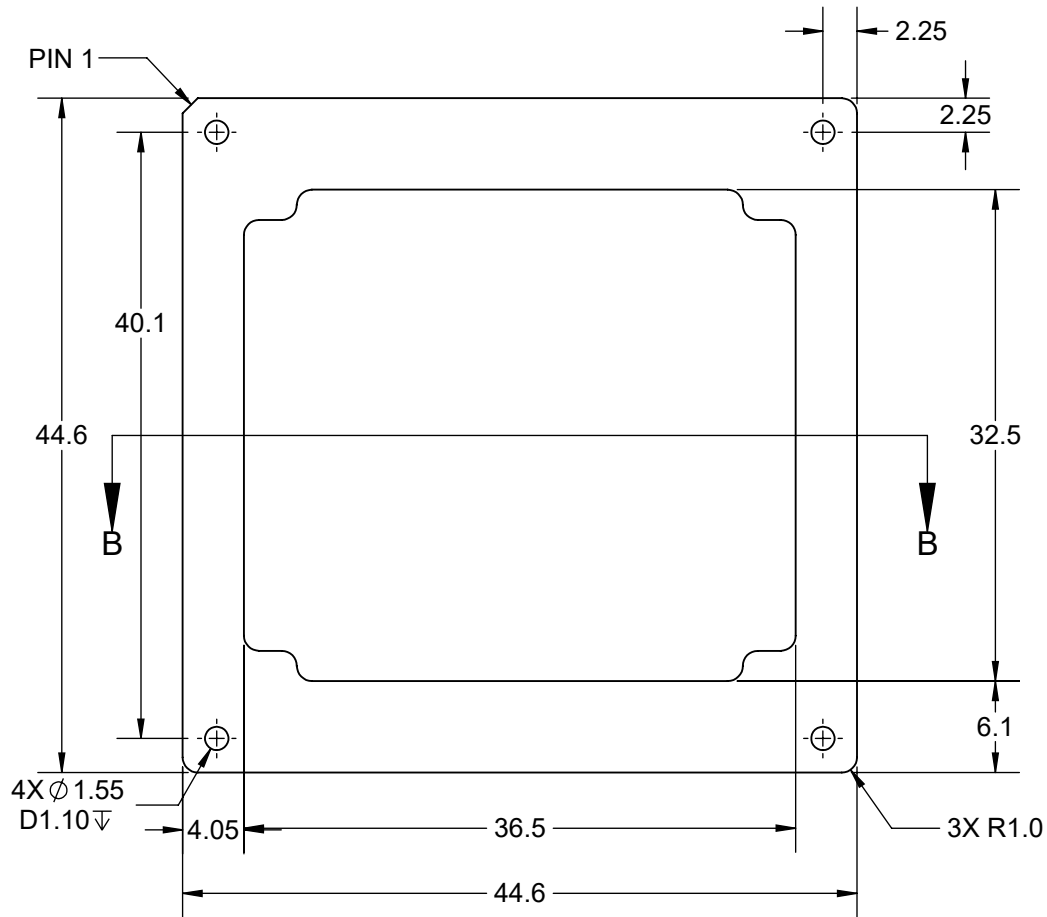

METAL STIFFENER

TOP

MODEL