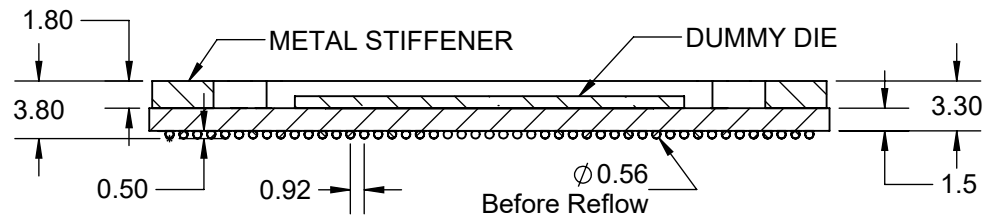

### TOP VIEW

### BALL VIEW

SECTION A-A

Notes: (Unless Otherwise Specified).

- 1) ALL DIMENSIONS ARE IN MM.
- 2) SOLDER BALL ALLOY: SEE PART NUMBER TABLE.
- 3) BALL DIAMETER (BEFORE REFLOW): 0.56mm (22 MIL).
- 4) SOLDER MASK DEFINED PAD OPENING: 0.45mm (17.7 MIL).
- 5) PAD Cu DIAMETER: 0.56mm (22 MIL).
- 6) SUBSTRATE MATERIAL: BT (ALTERNATIVE AVAILABLE).
- 7) DUMMY DIE Si (SILICON) 17.78 x 25.75 x 0.797mm MAX.
- 8) DAISY CHAIN PATTERN (SEE PAGE 2).
- 9) MSL-3 RECOMMENDED BAKING 24 HOURS @ 125°C TO REMOVE MOISTURE PRIOR SOLDERING TO PC BOARD.

PART NUMBER TABLE				
PART NUMBER	BALL ALLOY	BALL ALLOY	RoHS	Si DIE
SBGA2184T.92C-DC477D	Sn96.5/Ag3.0/Cu0.5	SAC305	YES	YES
SBGA2148T.92-DC477D	Sn63/Pb37	Sn63	NO	YES

APPROVALS	DATE	<b>TopLine</b> <sup>®</sup>			
DRAWN T. Au	8/9/2021				
ENG M. Hart	8/9/2021	TITLE SBGA2148T.92C-DC477D DAISY CHAIN DUMMY			
MFG		SCALE 2:1		SIZE A	DRAWING NO. 594771
QA				REV A	
CUST					
REVISED		DO NOT SCALE DRAWING			SHEET 1 OF 6

# BOTTOM SIDE (TOP X-RAY VIEW)

<b>TopLine®</b>			
TITLE		SBGA2148T.92C-DC477D DAISY CHAIN DUMMY	
SCALE	SIZE	DRAWING NO.	REV
4:1	A	594771	A
DO NOT SCALE DRAWING			SHEET 3 OF 6