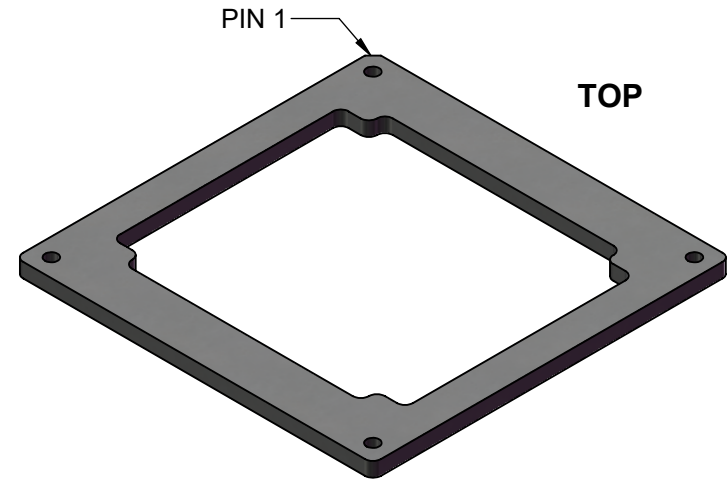

METAL STIFFENER

TOP

MODEL