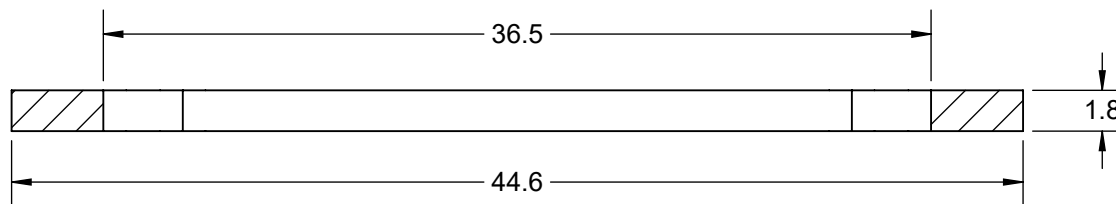

# BOTTOM SIDE (TOP X-RAY VIEW)

<b>TopLine®</b>			
TITLE		SBGA2148T.92C-DC477D DAISY CHAIN DUMMY	
SCALE	SIZE	DRAWING NO.	REV
4:1	A	594771	A
DO NOT SCALE DRAWING			SHEET 3 OF 6

# METAL STIFFENER

TOP

MODEL

BOTTOM

SECTION B-B  
SCALE 3 : 1

<b>TopLine®</b>			
TITLE SBGA2148T.92C-DC477D DAISY CHAIN DUMMY			
SCALE 2:1	SIZE A	DRAWING NO. 594771	REV A
DO NOT SCALE DRAWING			SHEET 4 OF 6

# MODEL

TOP

BALL VIEW

**TopLine**<sup>®</sup>

TITLE SBGA2148T.92C-DC477D  
DAISY CHAIN DUMMY

SCALE 2.5:1	SIZE A	DRAWING NO. 594771	REV A
----------------	-----------	-----------------------	----------

DO NOT SCALE DRAWING