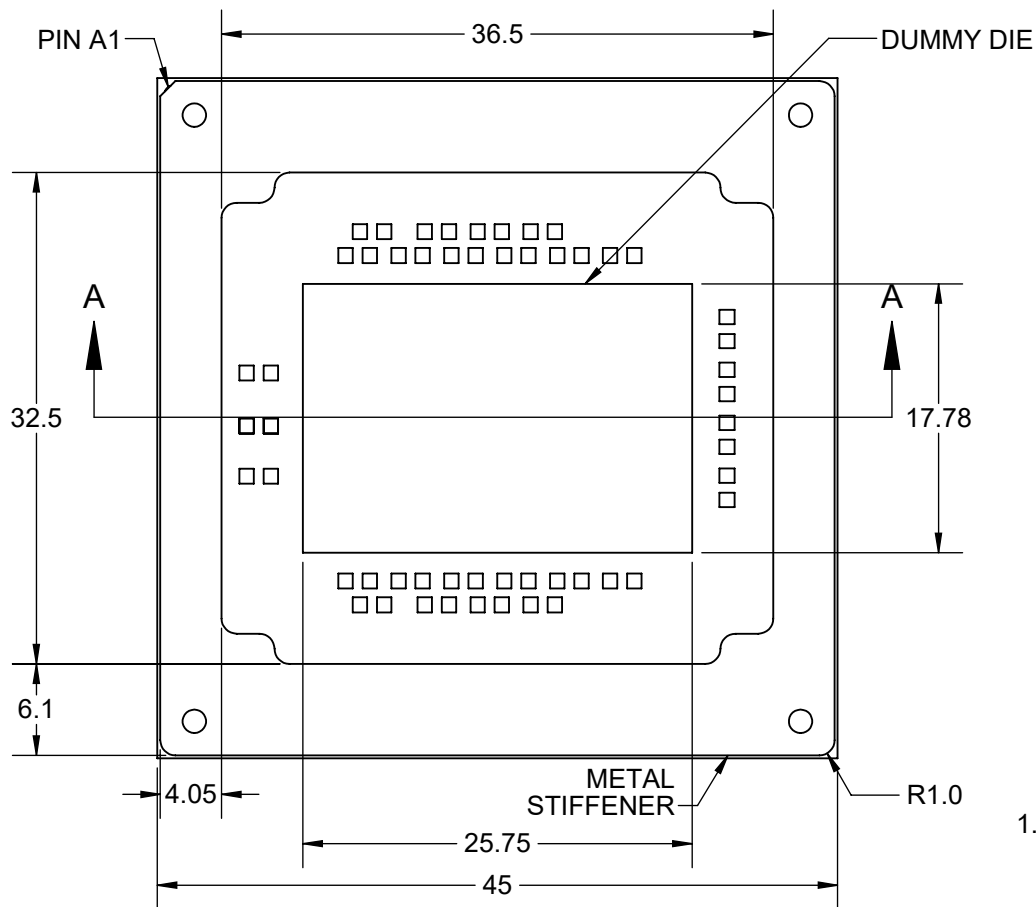

### BALL VIEW

SECTION A-A

Notes: (Unless Otherwise Specified).

- 1) ALL DIMENSIONS ARE IN MM.
- 2) SOLDER BALL ALLOY: SEE PART NUMBER TABLE.
- 3) BALL DIAMETER (BEFORE REFLOW): 0.56mm (22 MIL).
- 4) SOLDER MASK DEFINED PAD OPENING: 0.45mm (17.7 MIL).
- 5) PAD Cu DIAMETER: 0.56mm (22 MIL).
- 6) SUBSTRATE MATERIAL: BT (ALTERNATIVE AVAILABLE).
- 7) DUMMY DIE Si (SILICON) 17.78 x 25.75 x 0.797mm MAX.
- 8) DAISY CHAIN PATTERN (SEE PAGE 2).
- 9) MSL-3 RECOMMENDED BAKING 24 HOURS @ 125°C TO REMOVE MOISTURE PRIOR SOLDERING TO PC BOARD.

PART NUMBER TABLE				
PART NUMBER	BALL ALLOY	BALL ALLOY	RoHS	Si DIE
SBGA2184T.92C-DC477D	Sn96.5/Ag3.0/Cu0.5	SAC305	YES	YES
SBGA2148T.92-DC477D	Sn63/Pb37	Sn63	NO	YES

APPROVALS	DATE	<b>TopLine</b> <sup>®</sup>			
DRAWN T. Au	8/9/2021				
ENG M. Hart	8/9/2021	TITLE SBGA2148T.92C-DC477D DAISY CHAIN DUMMY			
MFG		SCALE 2:1		SIZE A	DRAWING NO. 594771
QA				REV A	
CUST					
REVISED		DO NOT SCALE DRAWING			SHEET 1 OF 6

# BALL VIEW

<b>TopLine®</b>			
TITLE SBGA2148T.92C-DC477D DAISY CHAIN DUMMY			
SCALE 4:1	SIZE A	DRAWING NO. 594771	REV A
DO NOT SCALE DRAWING		SHEET 2 OF 6	

# BOTTOM SIDE (TOP X-RAY VIEW)

<b>TopLine®</b>			
TITLE		SBGA2148T.92C-DC477D DAISY CHAIN DUMMY	
SCALE	SIZE	DRAWING NO.	REV
4:1	A	594771	A
DO NOT SCALE DRAWING			SHEET 3 OF 6