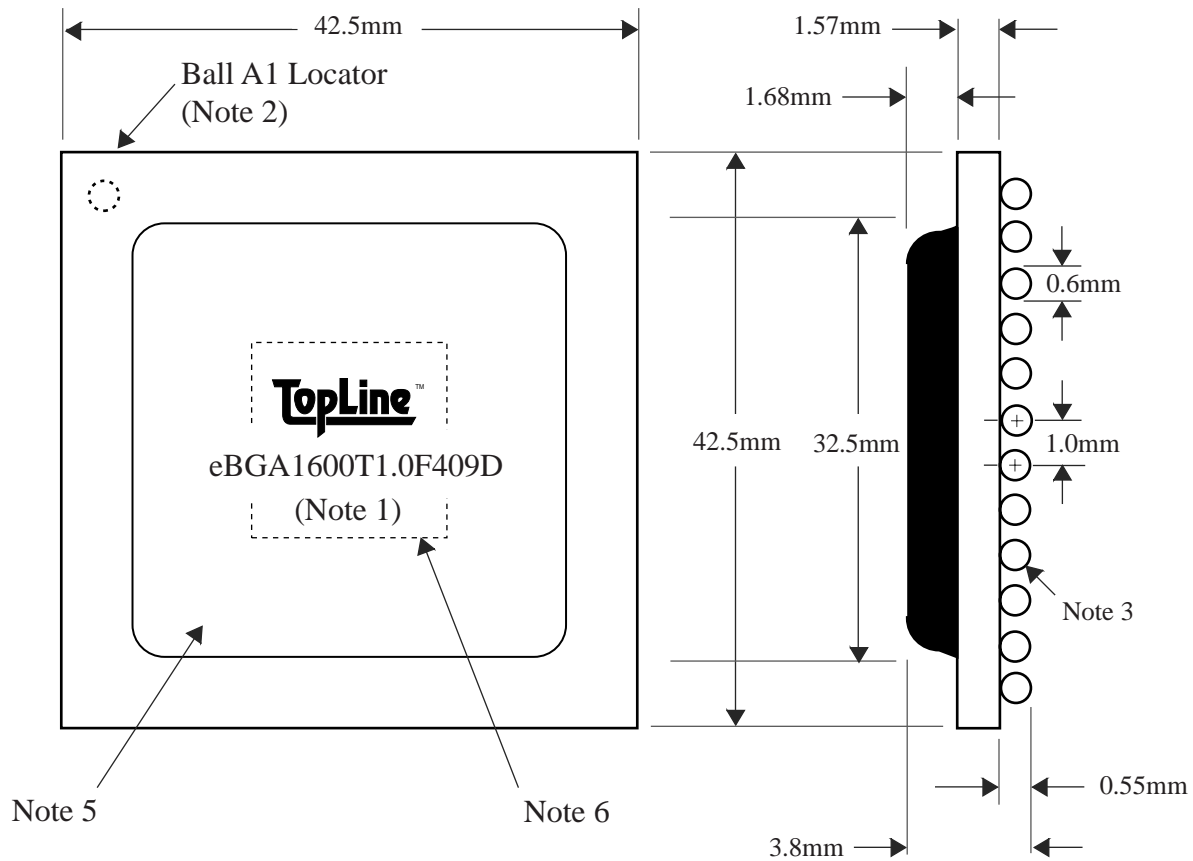

TEL 1-714-898-3830  
info@toplinedummy.com

BALLS	PITCH	SIZE	MATRIX	ROWS	CENTER	MAT'L
1600	1.0mm	42.5mm SQ	40 x 40	full	full	BT

**BALL VIEW**

**BOTTOM SIDE (TOP X-RAY VIEW)**

**TEST VEHICLE BOARD**

**AFTER MOUNTING TO TEST BOARD**

# eBGA1600T1.0F409D

LEAD FREE

TEL 1-714-898-3830  
info@toplinedummy.com

<u>BALLS</u>	<u>PITCH</u>	<u>SIZE</u>	<u>MATRIX</u>	<u>ROWS</u>	<u>CENTER</u>	<u>MAT'L</u>
1600	1.0mm	42.5mm SQ	40 x 40	full	full	BT

TOP VIEW

SIDE VIEW

NOTES		REVISIONS	
Note 1	Logo and part number centered White ink on black	Rev	Date Changes
Note 2	Ball A1 locator mark positioned in corner		
Note 3	Ball Material: Sn96.5/Ag3.5 Lead Free		
Note 4	Substrate Material: BT laminate		
Note 5	Liquid Epoxy Encapsulation		
Note 6	Internal Silicon Die 600mil - 750mil (15.2mm - 19mm)		
		PACKAGING TRAYS	
		Tray BGATRAY42.5mm-2x6 Tray Quantity 12	