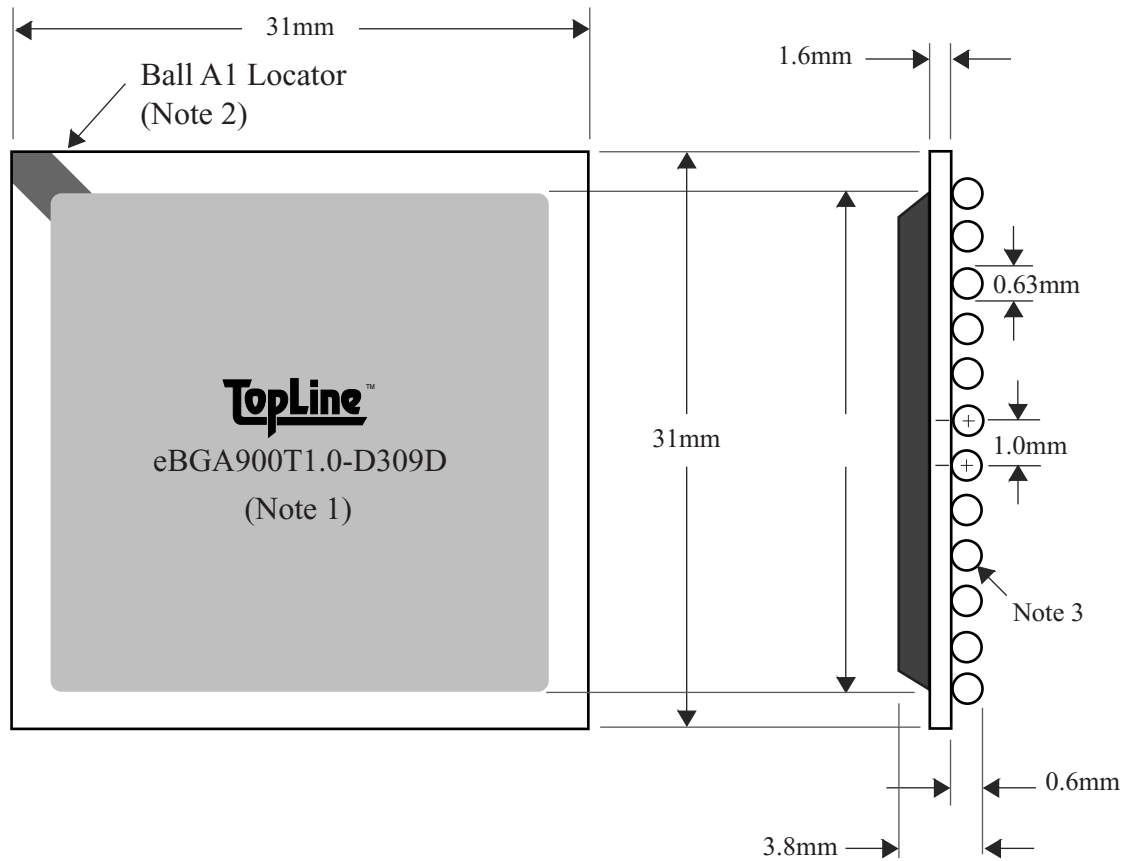

BALLS	PITCH	SIZE	MATRIX	ROWS	CENTER	MAT'L
900	1.0mm	31mm SQ	30 x 30	full	full	FR4

BALL VIEW

BOTTOM SIDE (TOP X-RAY VIEW)

TEST VEHICLE BOARD

AFTER MOUNTING TO TEST BOARD

eBGA900T1.0C-D309D Lead Free

TEL 1-714-898-3830
info@topline.tv

<u>BALLS</u>	<u>PITCH</u>	<u>SIZE</u>	<u>MATRIX</u>	<u>ROWS</u>	<u>CENTER</u>	<u>MAT'L</u>
900	1.0mm	31mm SQ	30 x 30	full	full	FR4

TOP VIEW

SIDE VIEW

NOTES		REVISIONS		
Note 1	Logo and part number centered	<u>Rev</u>	<u>Date</u>	<u>Changes</u>
Note 2	Ball A1 locator mark positioned in corner			
Note 3	Ball Material: Sn96.5/Ag3.0/Cu0.5			
Note 4	Substrate Material: FR4 Laminate			
		PACKAGING TRAYS		
		Tray BGATRAY31mm-3x9		
		Tray Quantity 27		

Die Assembly & Epoxy Fill

Drawing Not to Scale
Dimensions = mm