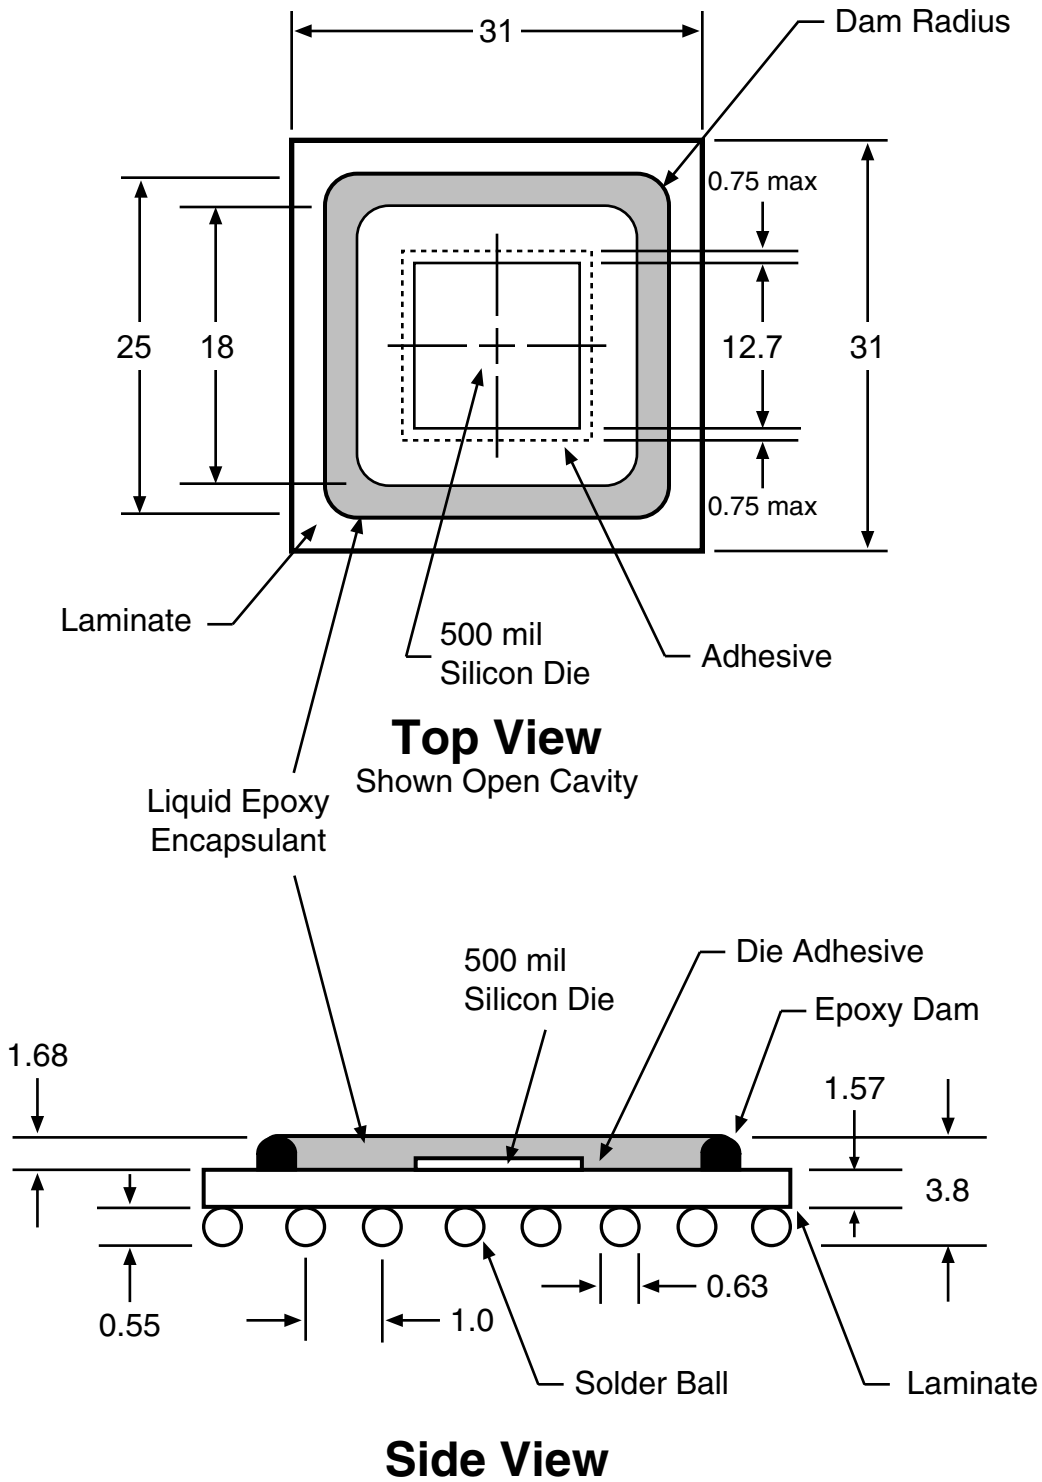

BALLS	PITCH	SIZE	MATRIX	ROWS	CENTER	MAT'L
900	1.0mm	31mm SQ	30 x 30	full	full	FR4

BALL VIEW

BOTTOM SIDE (TOP X-RAY VIEW)

TEST VEHICLE BOARD

AFTER MOUNTING TO TEST BOARD

eBGA900T1.0C-D309D Lead Free

TEL 1-714-898-3830
info@topline.tv

<u>BALLS</u>	<u>PITCH</u>	<u>SIZE</u>	<u>MATRIX</u>	<u>ROWS</u>	<u>CENTER</u>	<u>MAT'L</u>
900	1.0mm	31mm SQ	30 x 30	full	full	FR4

TOP VIEW

SIDE VIEW

NOTES		REVISIONS		
Note 1	Logo and part number centered	<u>Rev</u>	<u>Date</u>	<u>Changes</u>
Note 2	Ball A1 locator mark positioned in corner			
Note 3	Ball Material: Sn96.5/Ag3.0/Cu0.5			
Note 4	Substrate Material: FR4 Laminate			
		PACKAGING TRAYS		
		Tray BGATRAY31mm-3x9		
		Tray Quantity 27		

Die Assembly & Epoxy Fill

Drawing Not to Scale
Dimensions = mm