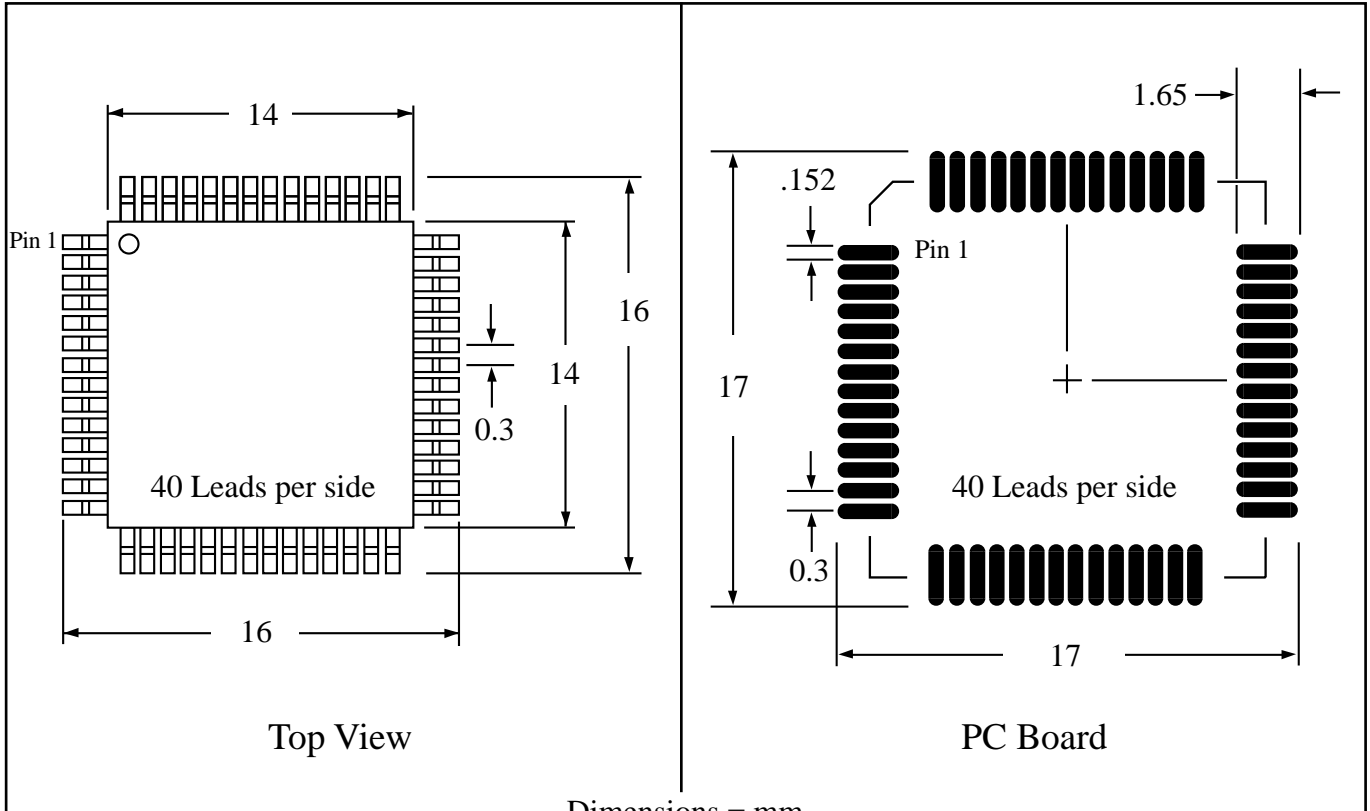

Part # **LQFP160T11.8-2.0**
 Leads **160** Pitch **0.3mm**
 Body Size **14mmSQ**

TopLine™
 Tel 1-714-898-3830
 info@toplinedummy.com

Dwg LQ160P3.pdf

Dimensions = mm