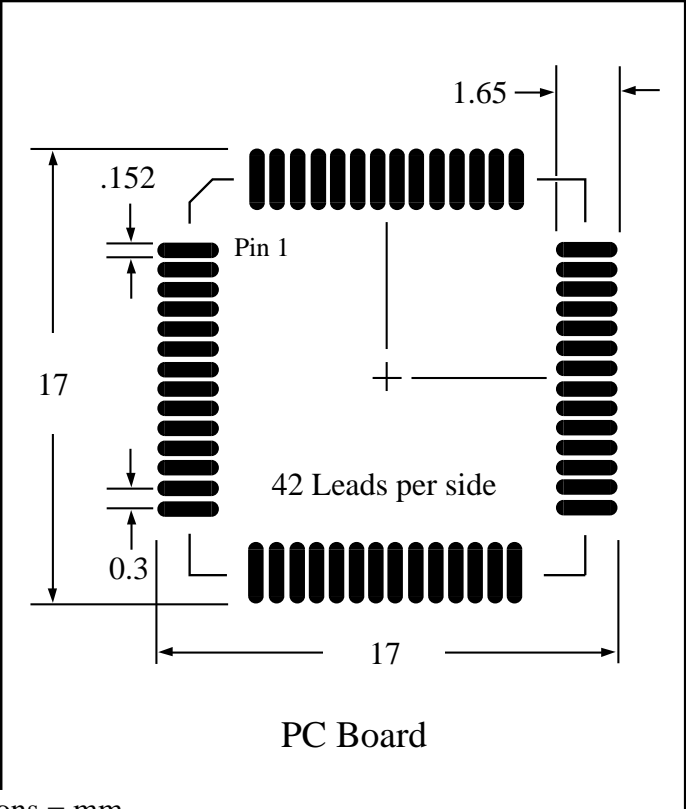

Part # **LQFP168T11.8-2.0**  
 Leads **168** Pitch **0.3mm**  
 Body Size **14mmSQ**

Dwg LQ168P3.pdf

**TopLine**<sup>TM</sup>

Tel 1-714-898-3830

info@toplinedummy.com

Dimensions = mm