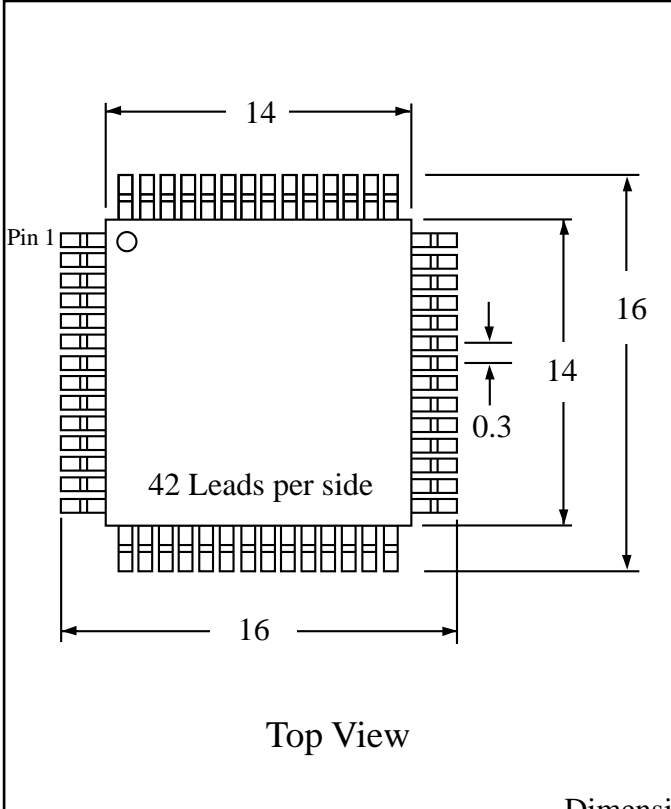

Part # **LQFP168T11.8-2.0**  
 Leads **168** Pitch **0.3mm**  
 Body Size **14mmSQ**

Dwg LQ168P3.pdf

**TopLine**<sup>TM</sup>

Tel 1-714-898-3830

info@toplinedummy.com

Dimensions = mm