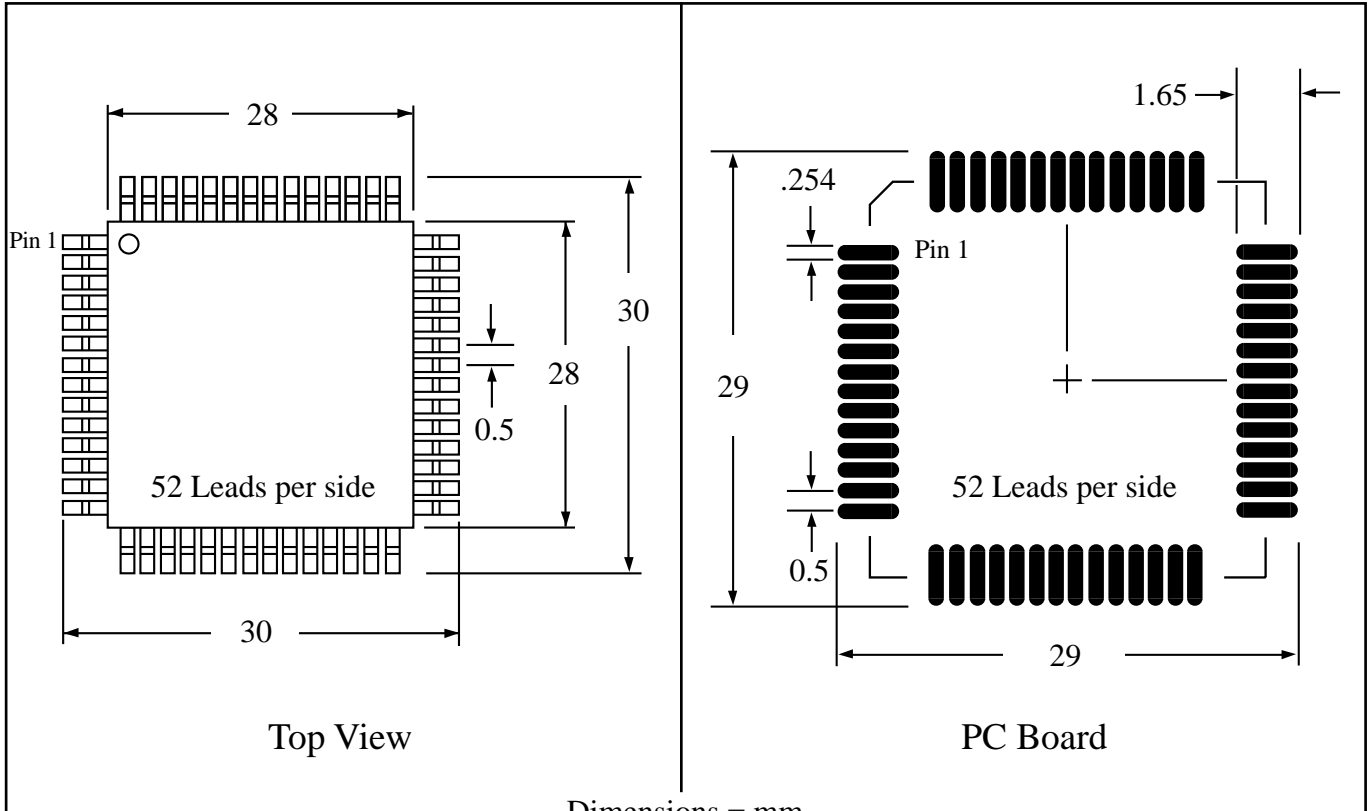

Part # **LQFP208T19.7-2.0**  
 Leads **208** Pitch **0.5mm**  
 Body Size **28mmSQ**

**TopLine**™  
 Tel 1-714-898-3830  
 info@toplinedummy.com

Dwg LQ208P5.pdf

Dimensions = mm