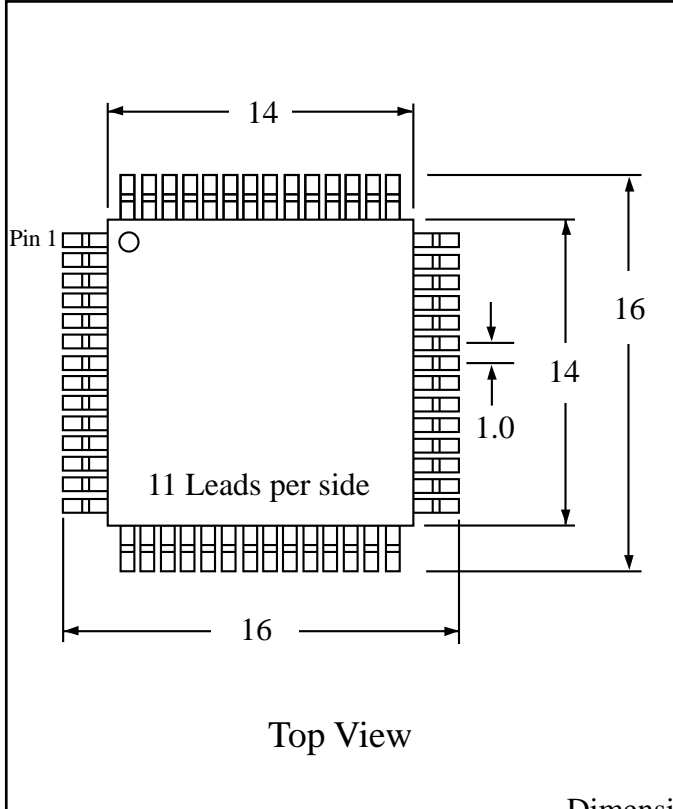

Part # **LQFP44T40-2.0**
 Leads **44** Pitch **1.0mm**
 Body Size **14mmSQ**

TopLine™
 Tel 1-714-898-3830
 info@toplinedummy.com

Dwg LQ44P1.pdf

Dimensions = mm