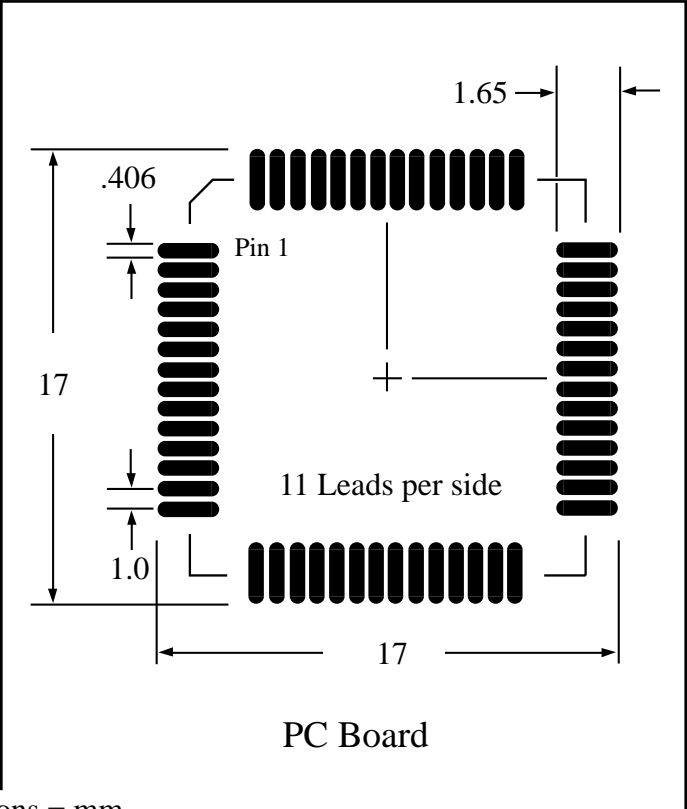

Part # **LQFP44T40-2.0**
 Leads **44** Pitch **1.0mm**
 Body Size **14mmSQ**

TopLine™
 Tel 1-714-898-3830
 info@toplinedummy.com

Dwg LQ44P1.pdf

Dimensions = mm