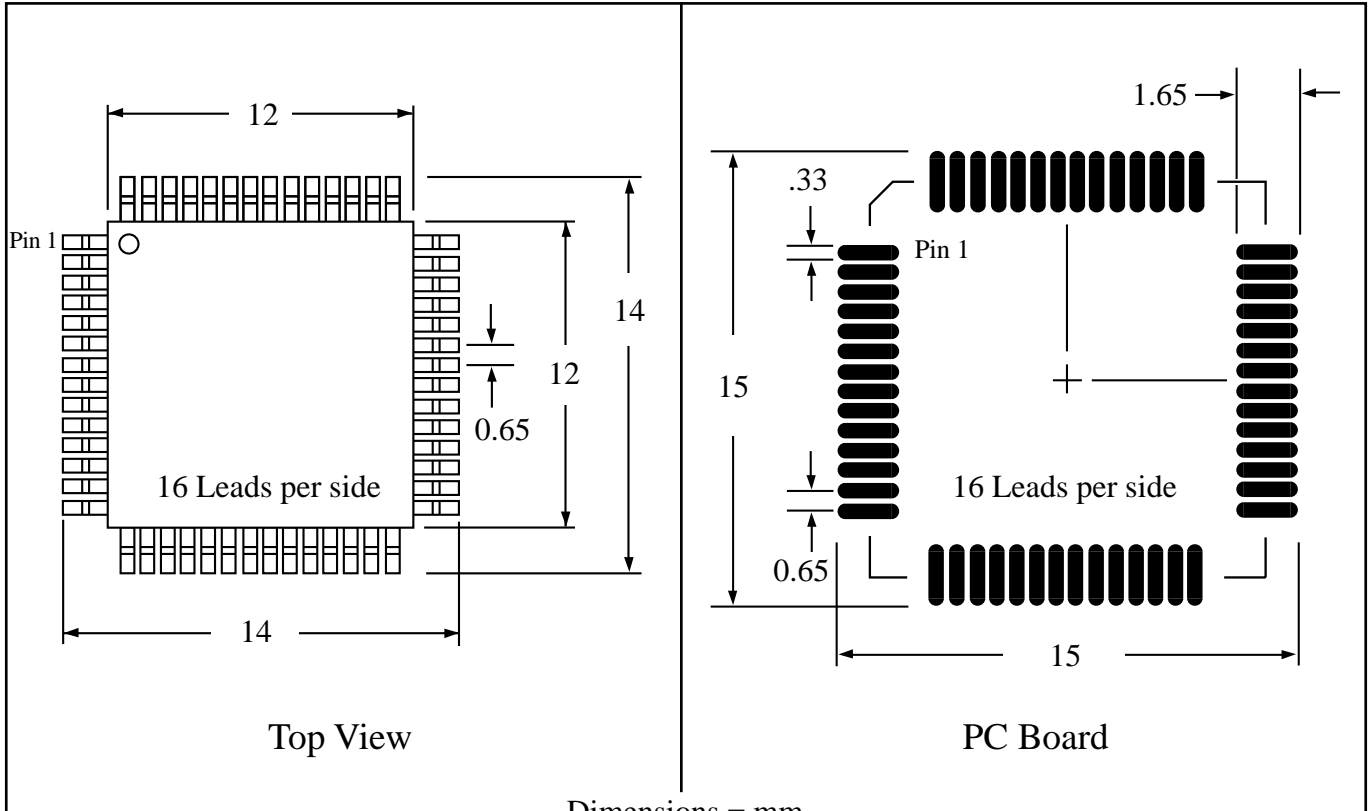

Part # **LQFP64T25-2.0**  
 Leads **64** Pitch **.65mm**  
 Body Size **12mmSQ**

**TopLine**™  
 Tel 1-714-898-3830  
 info@toplinedummy.com

Dwg LQ64P6.pdf

Dimensions = mm