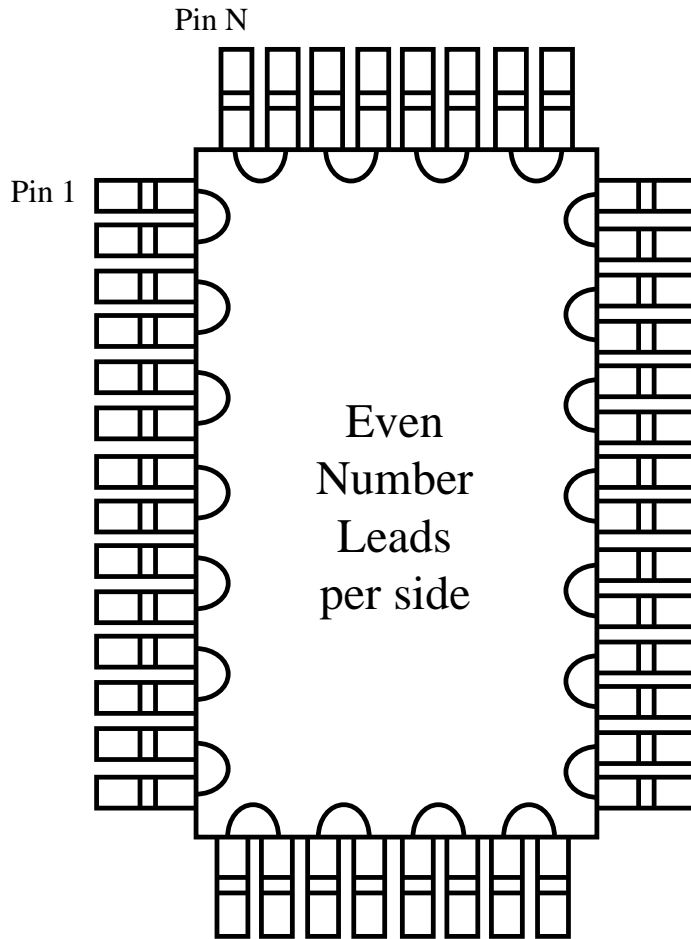

Part # QFP Daisy Chain "Even"

RECTANGULAR BODY 80, 100, 128 pin

Dwg QFPDERE.pdf

Tel 1-714-898-3830

info@toplinedummy.com

RECTANGLE BODY

Total Leads	Size Rectangular
80	14 x 20mm
100	14 x 20mm
128	14 x 20mm