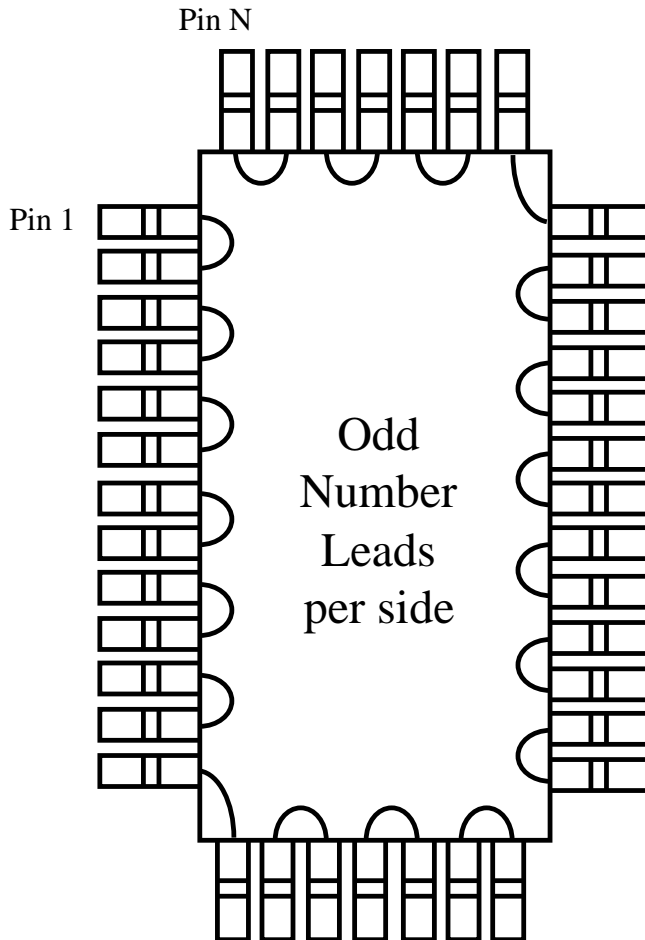

Part # QFP Daisy Chain "Even"

Tel 1-714-898-3830

info@toplinedummy.com

RECTANGULAR BODY

Pins 64

Dwg QFPDERO.pdf

RECTANGLE BODY

Total Leads	Size Rectangular
64	14 x 20mm