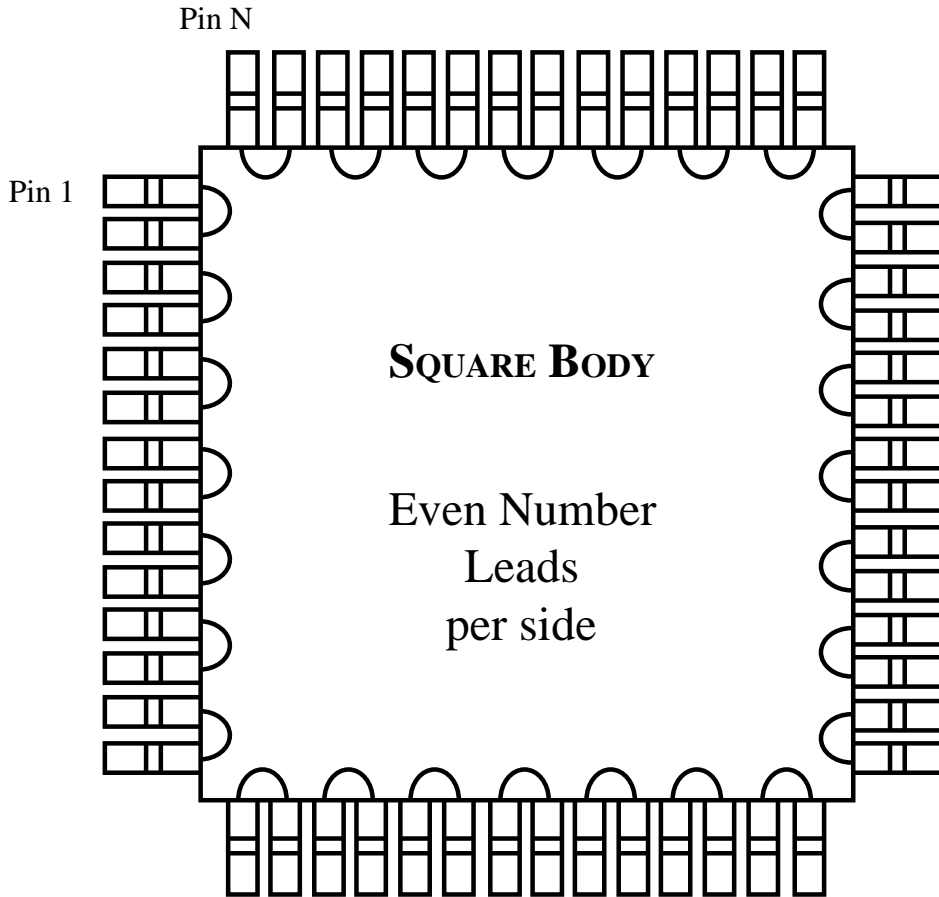

Part # QFP Daisy Chain “Even”

**SQUARE BODY**

Leads: 32, 64, 80, 120, 128, 144 160,  
176, 184, 208, 216, 240, 256, 304

Dwg QFPDESQE.pdf

Tel 1-714-898-3830

info@toplinedummy.com

Total Leads	Size SQ
32	5mm
32	7mm
48	7mm
64	7mm
64	10mm
64	12mm
64	14mm
80	10mm
80	12mm
80	14mm
120	14mm
120	14mm
120	28mm
128	14mm
128	28mm
144	20mm

Total Leads	Size SQ
144	28mm
160	14mm
160	24mm
160	28mm
168	14mm
176	20mm
176	24mm
184	24mm
184	28mm
184	32mm
208	28mm
216	24mm
240	32mm
256	28mm
128	28mm
304	40mm