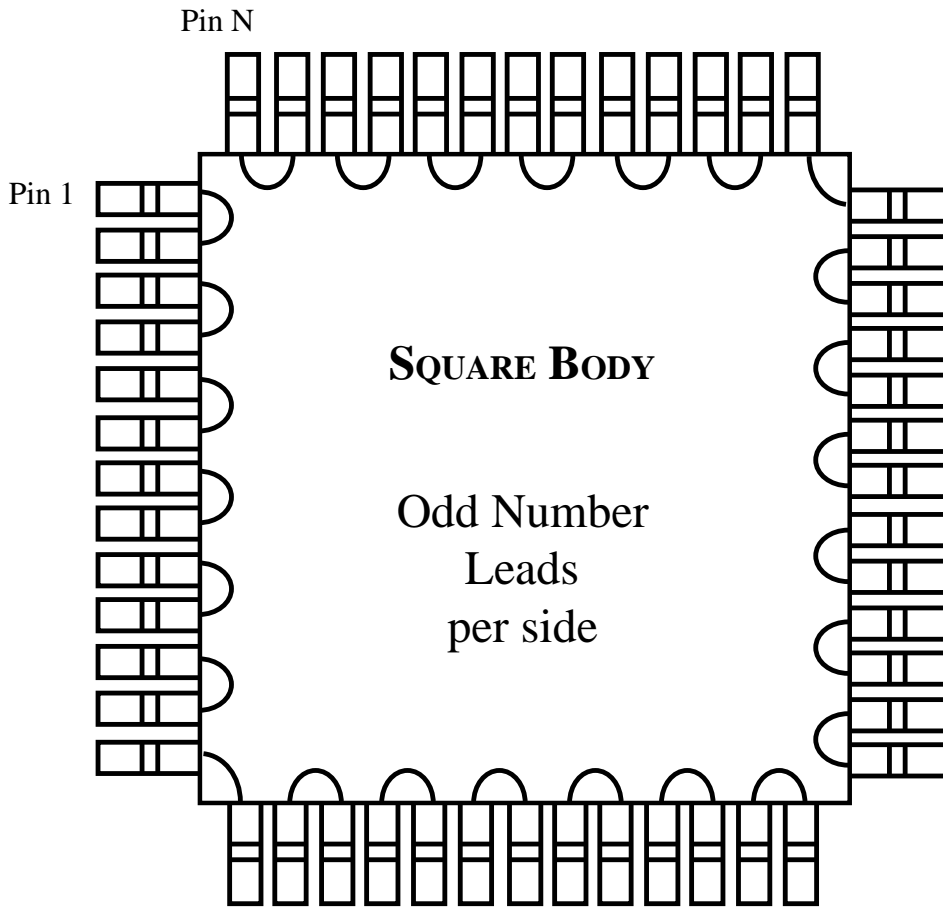

Part # QFP Daisy Chain “Even”

SQUARE BODY 44, 52, 68, 100, 132

Dwg QFPDESQO.pdf

Tel 1-714-898-3830

info@toplinedummy.com

Total Leads	Size SQ	Style
44	10mm	QFP/LQFP/TQFP
44	14mm	QFP/LQFP/TQFP
52	10mm	QFP/LQFP/TQFP
52	14mm	QFP/LQFP/TQFP
68	13mm	QFP/BQFP
84	16.5mm	BQFP/CERQUAD
100	14mm	QFP/LQFP/TQFP
132	24mm	BQFP/CERQUAD
164	29mm	BQFP/CERQUAD
172	29mm	CERQUAD
196	35mm	BQFP/CERQUAD